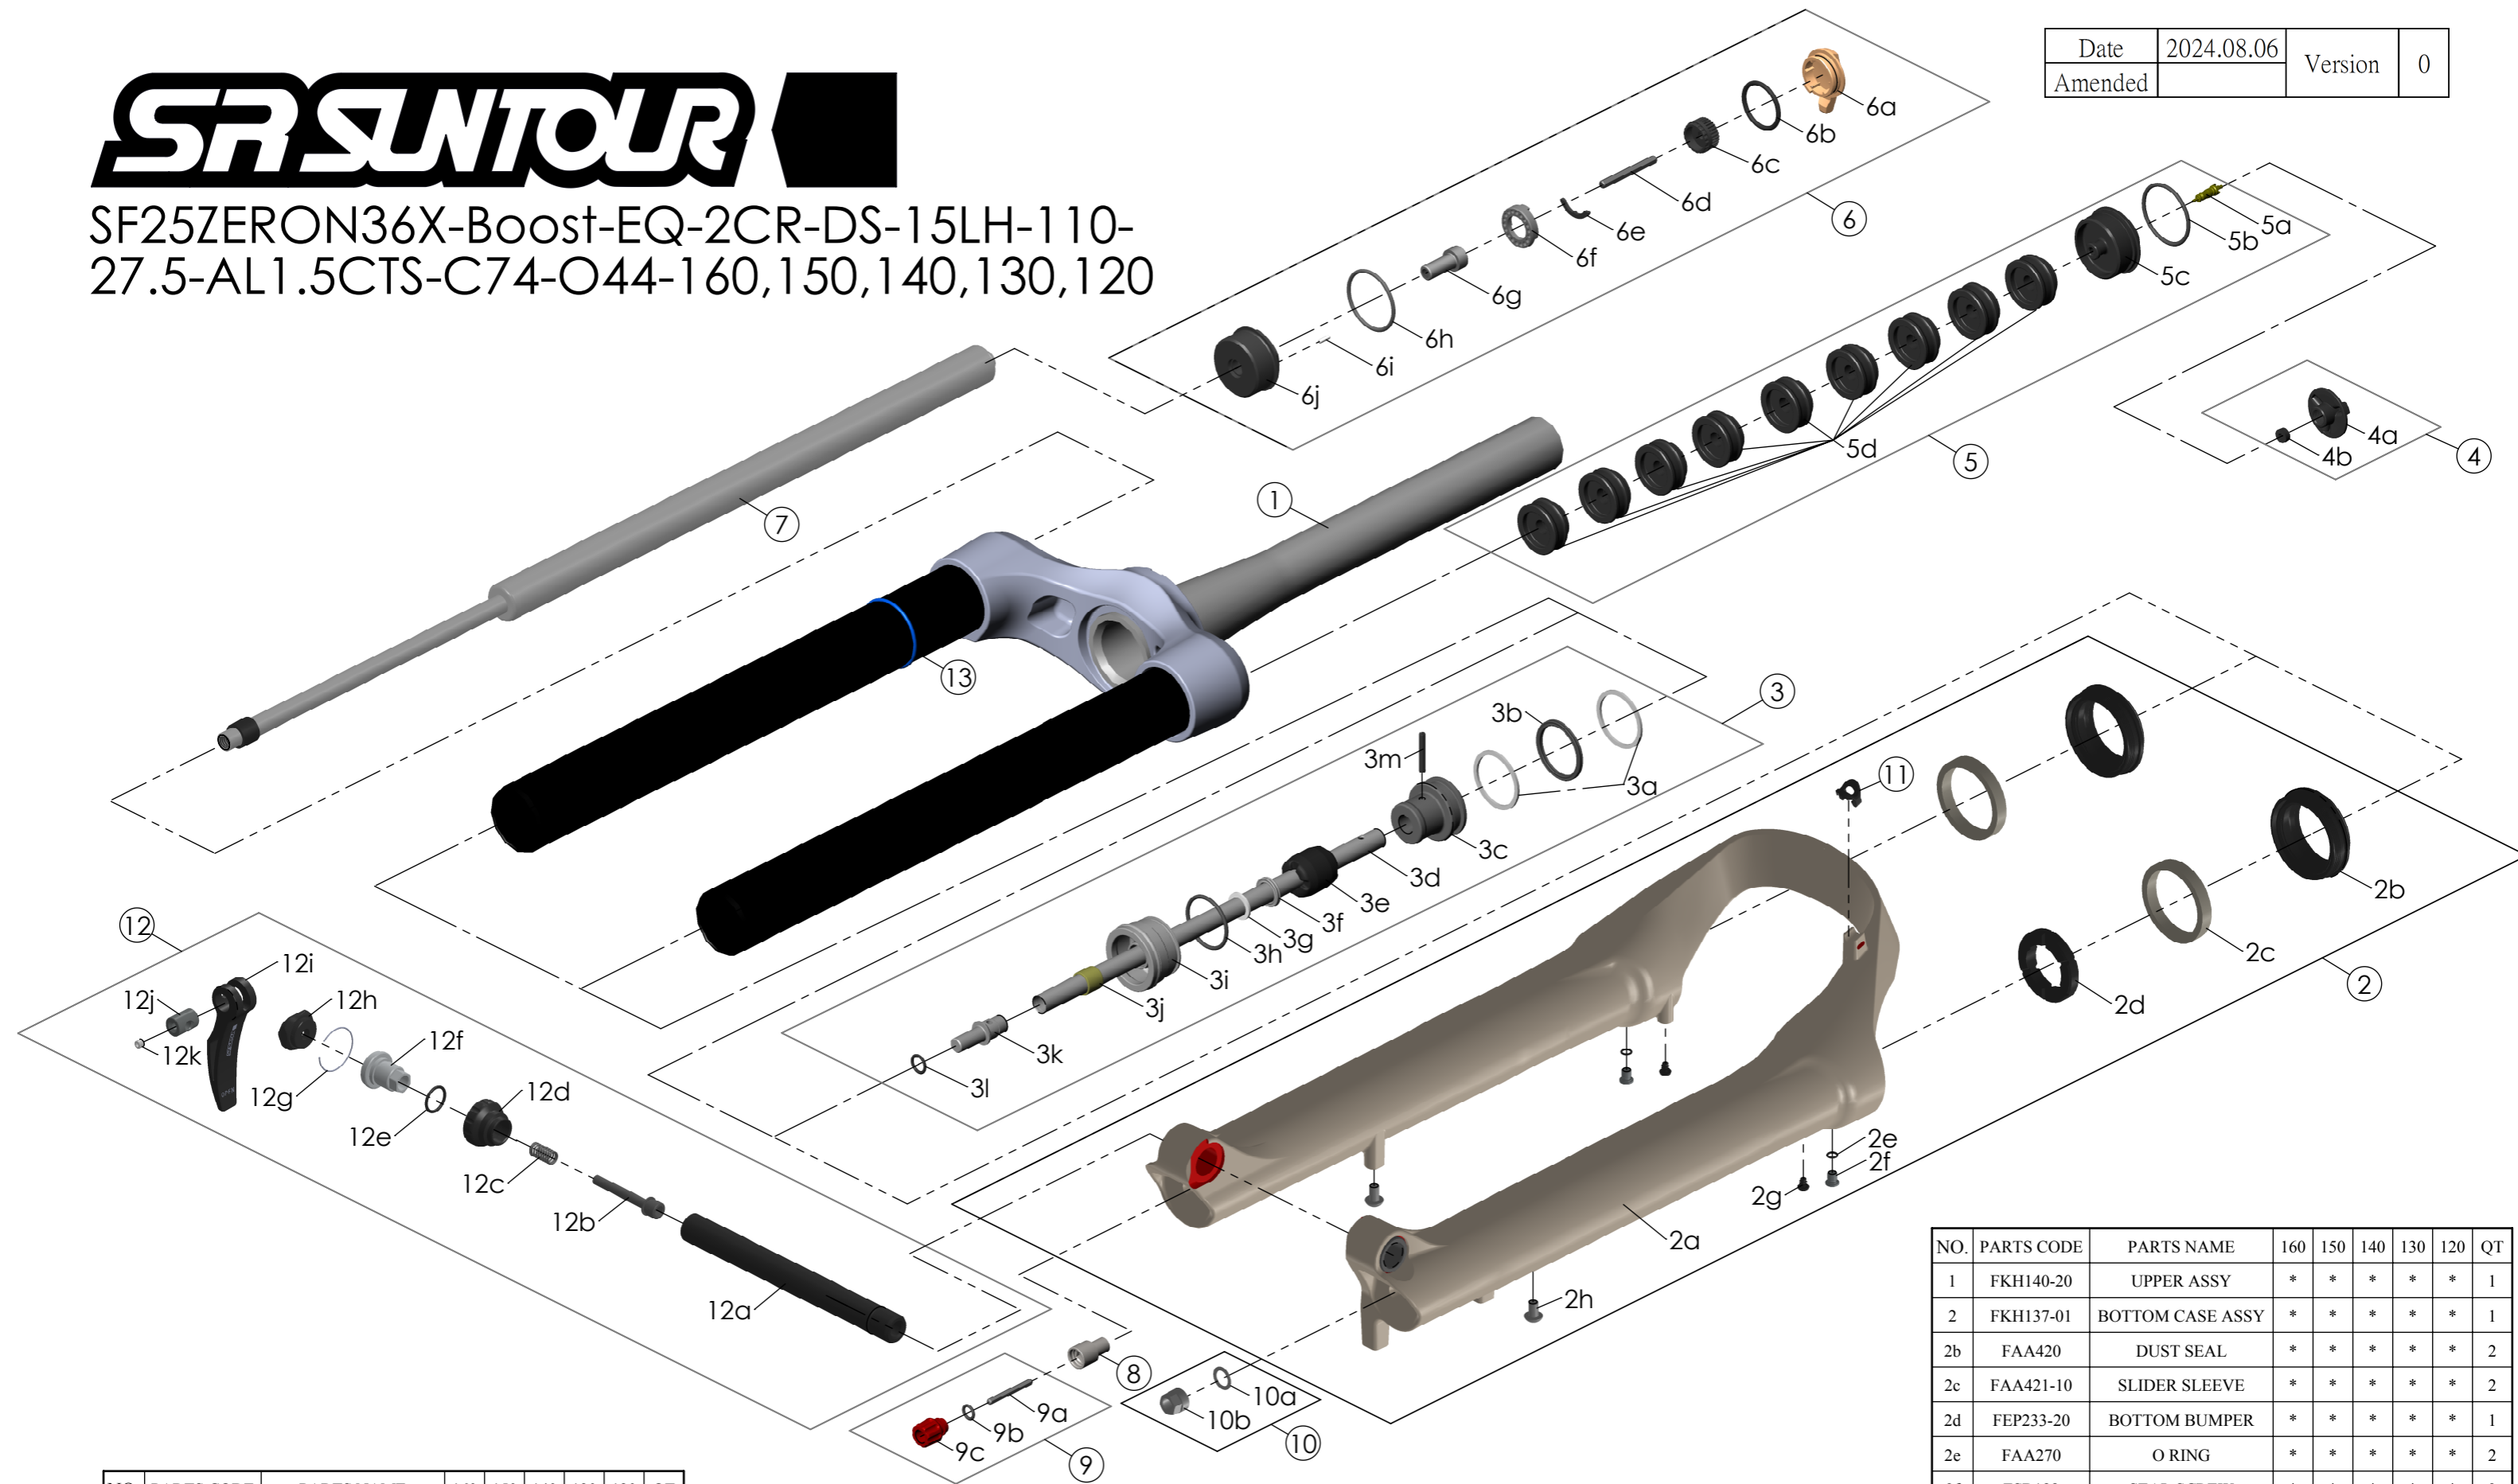

SF25ZERON36X-Boost-EQ-2CR-DS-15LH-110-27.5-AL1.5CTS-C74-O44-160,150,140,130,120

Date	2024.08.06	Version	0
Amended			

NO.	PARTS CODE	PARTS NAME	160	150	140	130	120	QT
7	FUN200-65	2CR UNIT	*	*	*	*	*	1
8	FSB058	DAMPER FIXING BOLT	*	*	*	*	*	1
9	FKA004-30	REBOUND KNOB ASSY	*	*	*	*	*	1
10	FKA063-03	FIXING NUT SET	*	*	*	*	*	1
11	FEG034	CABLE CLIP	*	*	*	*	*	1
12	FKA116-02	15LH-110 AXLE SET	*	*	*	*	*	1
13	FAA397-40	O RING	*	*	*	*	*	1

NO.	PARTS CODE	PARTS NAME	160	150	140	130	120	QT
			*					5
				*				6
5f	FEG270	VOLUME REDUCER			*			7
						*		8
							*	9
6	FKE526-28	LO TOP CAP ASSY	*	*	*	*	*	1

NO.	PARTS CODE	PARTS NAME	160	150	140	130	120	QT
4	FKE595	VALVE CAP ASSY	*	*	*	*	*	1
	FKE594-02		*					1
	FKE594-12			*				2
5	FKE594-22	AIR CAP ASSY			*			2
	FKE594-32					*		1
	FKE594-42						*	2

NO.	PARTS CODE	PARTS NAME	160	150	140	130	120	QT
1	FKH140-20	UPPER ASSY	*	*	*	*	*	1
2	FKH137-01	BOTTOM CASE ASSY	*	*	*	*	*	1
2b	FAA420	DUST SEAL	*	*	*	*	*	2
2c	FAA421-10	SLIDER SLEEVE	*	*	*	*	*	2
2d	FEP233-20	BOTTOM BUMPER	*	*	*	*	*	1
2e	FAA270	O RING	*	*	*	*	*	2
2f	FSB188	SEAL SCREW	*	*	*	*	*	2
2g	FAA200-10	MOUNT CAP	*	*	*	*	*	2
2h	FSB203	FIXING BOLT	*	*	*	*	*	2
	FKE627-00			*				1
	FKE627-01			*				1
3	FKE627-02	AIR CYLINDER ASSY			*			1
	FKE627-03					*		1
	FKE627-04						*	1