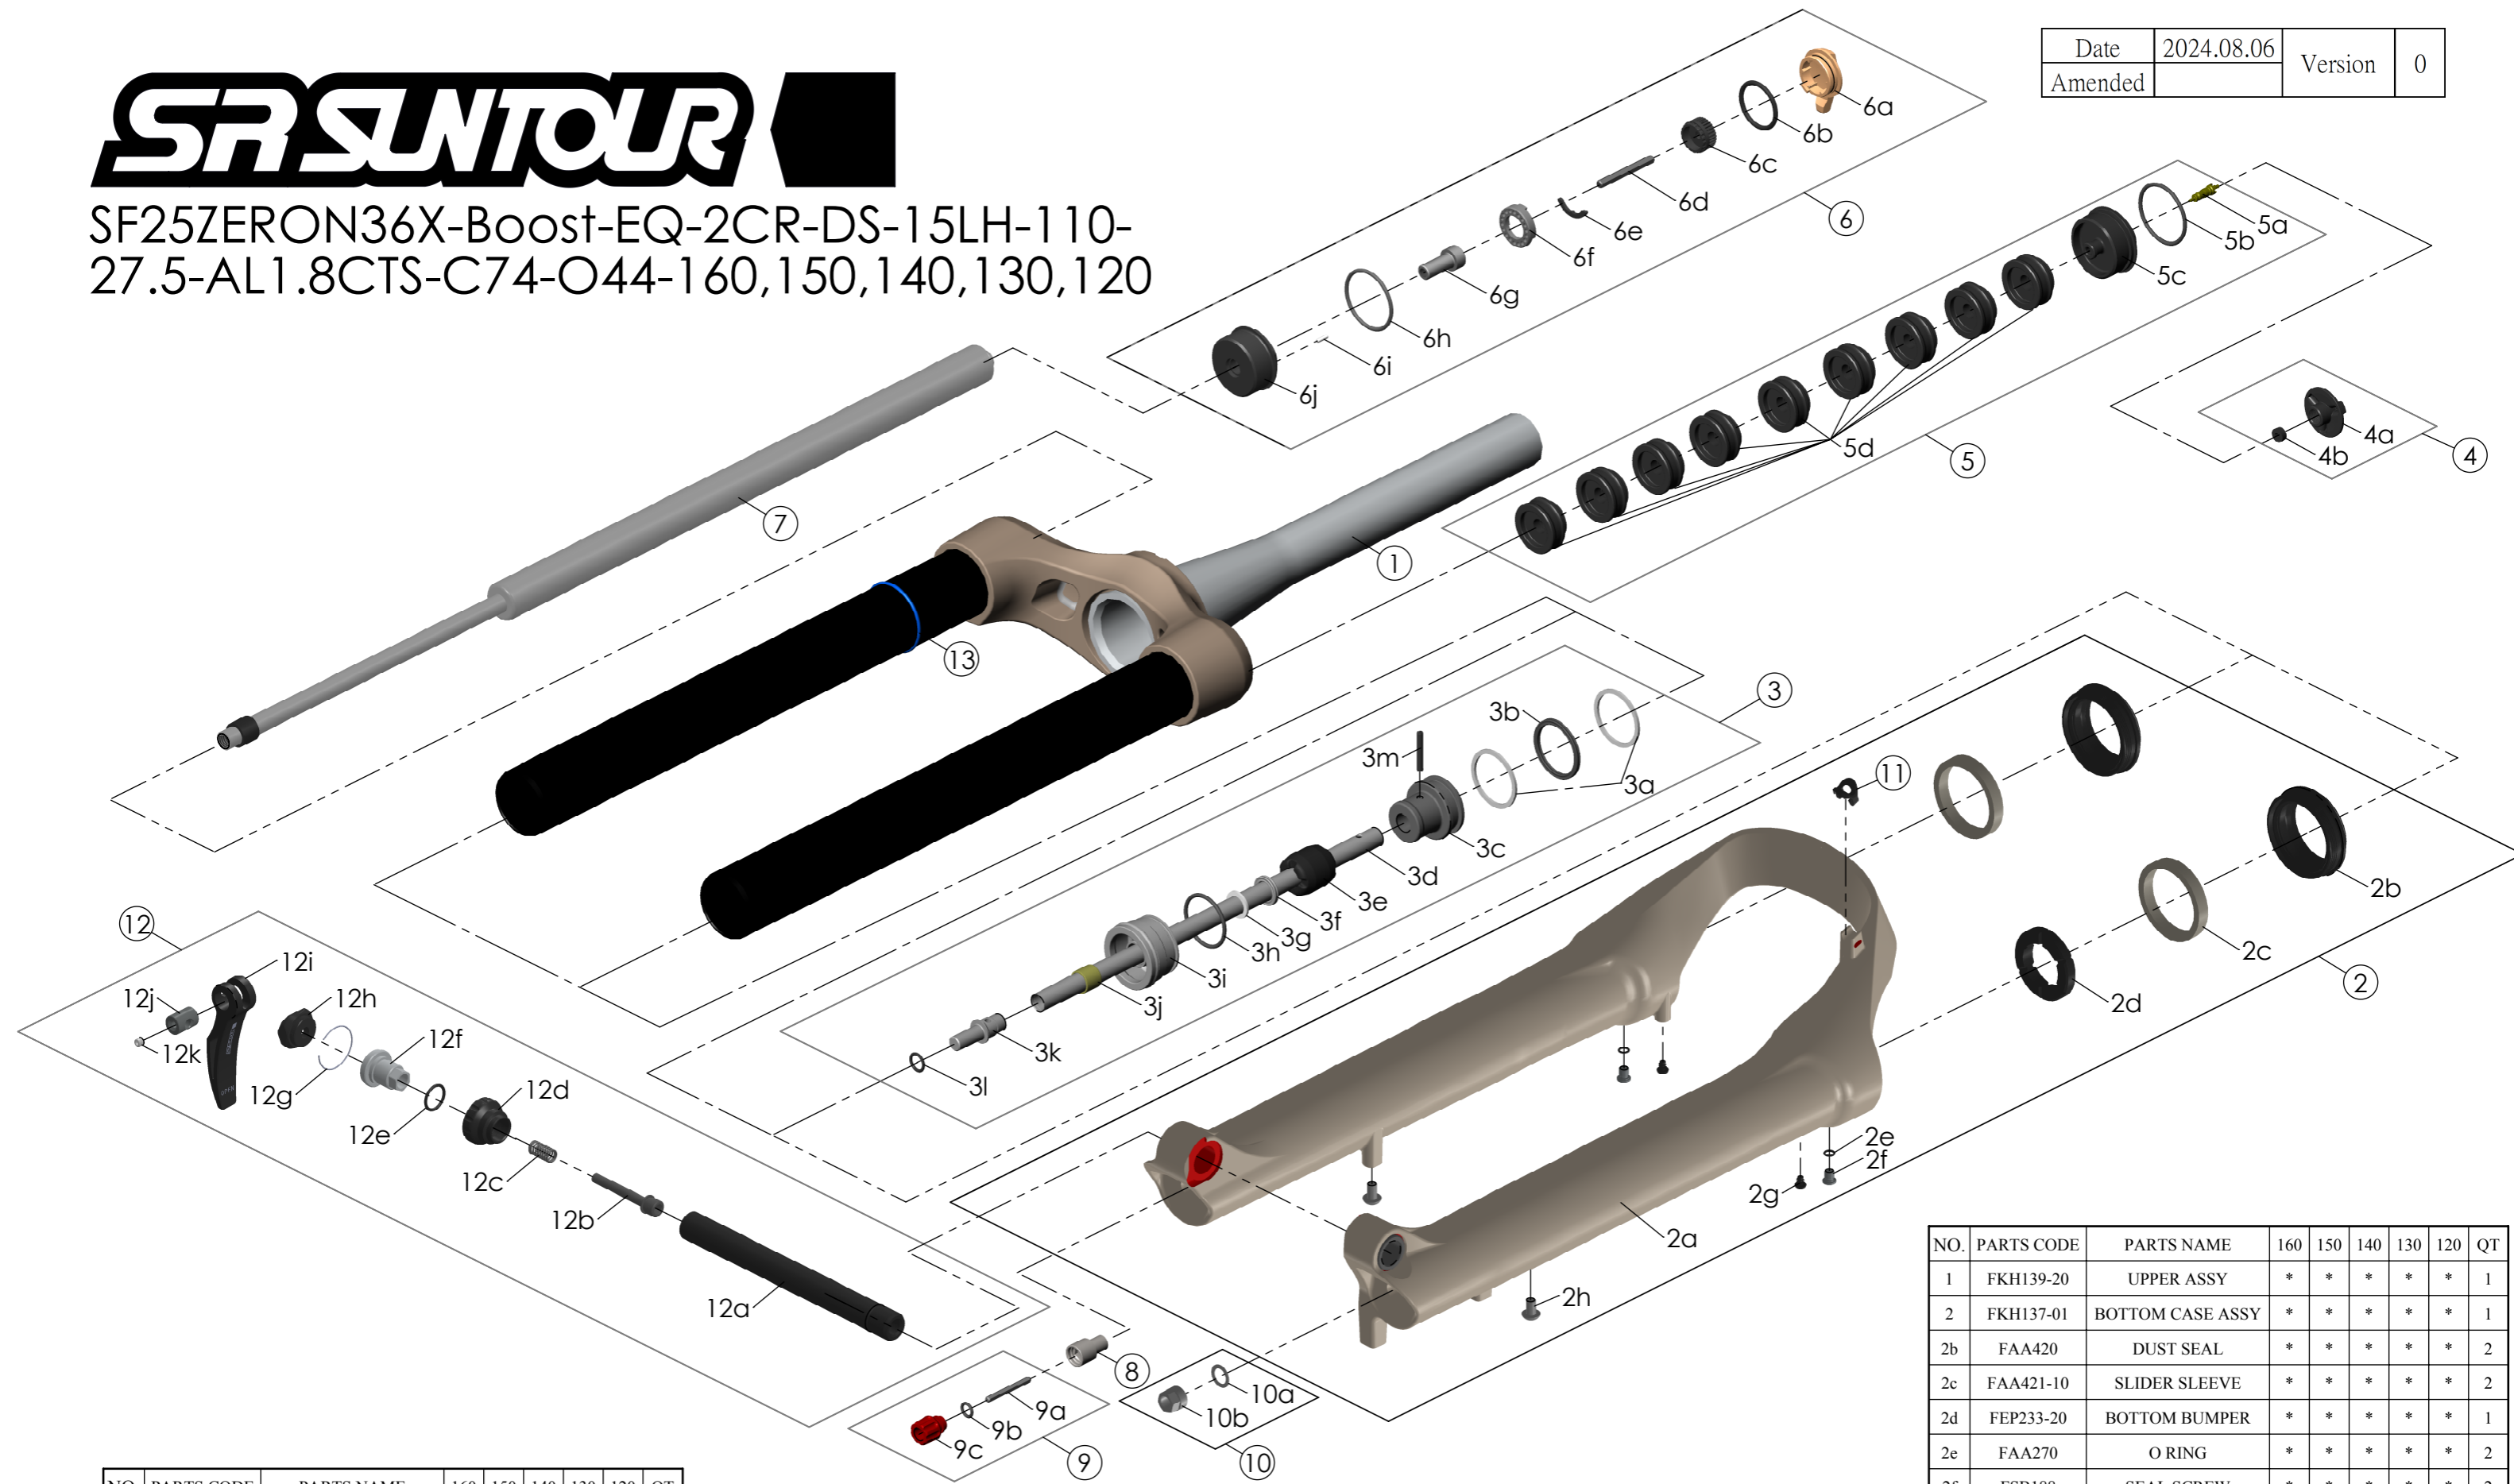

SF25ZERON36X-Boost-EQ-2CR-DS-15LH-110-27.5-AL1.8CTS-C74-O44-160,150,140,130,120

Date	2024.08.06	Version	0
Amended			

NO.	PARTS CODE	PARTS NAME	160	150	140	130	120	QT
7	FUN200-65	2CR UNIT	*	*	*	*	*	1
8	FSB058	DAMPER FIXING BOLT	*	*	*	*	*	1
9	FKA004-30	REBOUND KNOB ASSY	*	*	*	*	*	1
10	FKA063-03	FIXING NUT SET	*	*	*	*	*	1
11	FEG034	CABLE CLIP	*	*	*	*	*	1
12	FKA116-02	15LH-110 AXLE SET	*	*	*	*	*	1
13	FAA397-40	O RING	*	*	*	*	*	1

NO.	PARTS CODE	PARTS NAME	160	150	140	130	120	QT
			*					5
				*				6
5f	FEG270	VOLUME REDUCER			*			7
						*		8
							*	9
6	FKE526-28	LO TOP CAP ASSY	*	*	*	*	*	1

NO.	PARTS CODE	PARTS NAME	160	150	140	130	120	QT
4	FKE595	VALVE CAP ASSY	*	*	*	*	*	1
	FKE594-02	AIR CAP ASSY	*					1
	FKE594-12			*				2
5	FKE594-22				*			2
	FKE594-32					*		1
	FKE594-42						*	2

NO.	PARTS CODE	PARTS NAME	160	150	140	130	120	QT
1	FKH139-20	UPPER ASSY	*	*	*	*	*	1
2	FKH137-01	BOTTOM CASE ASSY	*	*	*	*	*	1
2b	FAA420	DUST SEAL	*	*	*	*	*	2
2c	FAA421-10	SLIDER SLEEVE	*	*	*	*	*	2
2d	FEP233-20	BOTTOM BUMPER	*	*	*	*	*	1
2e	FAA270	O RING	*	*	*	*	*	2
2f	FSB188	SEAL SCREW	*	*	*	*	*	2
2g	FAA200-10	MOUNT CAP	*	*	*	*	*	2
2h	FSB203	FIXING BOLT	*	*	*	*	*	2
	FKE627-00	AIR CYLINDER ASSY	*					1
	FKE627-01			*				1
3	FKE627-02				*			1
	FKE627-03					*		1
	FKE627-04						*	1