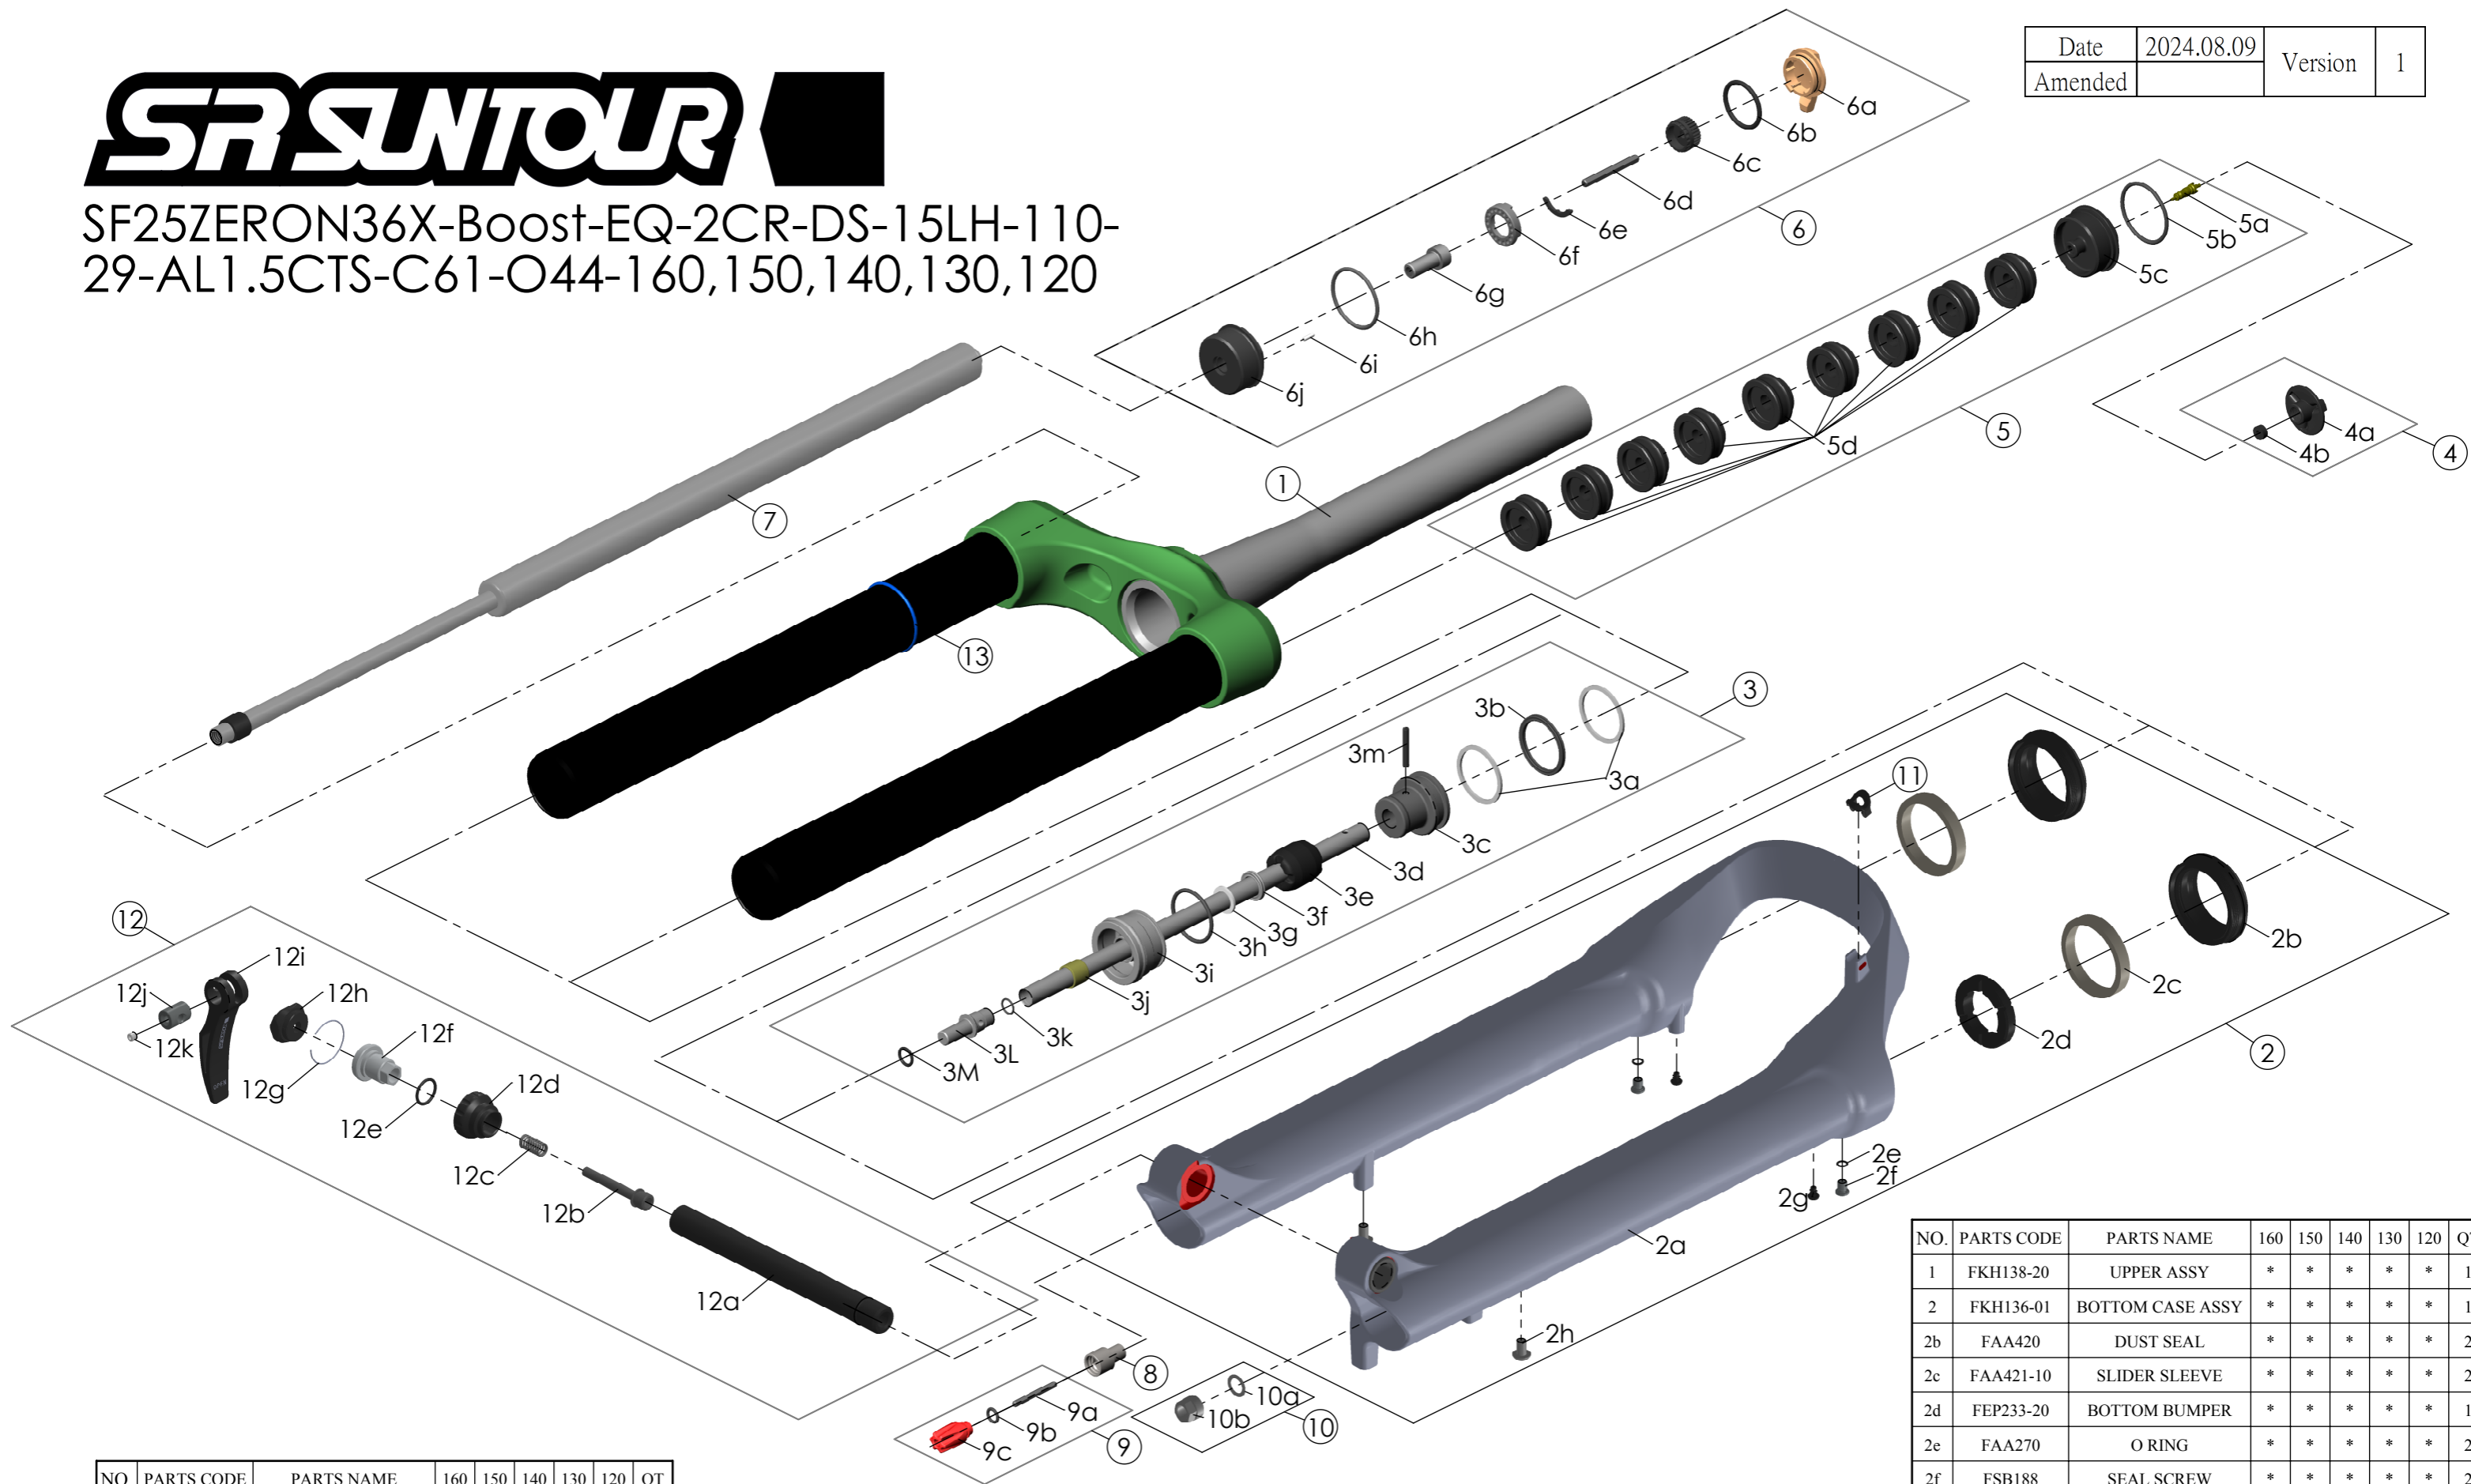

SF25ZERON36X-Boost-EQ-2CR-DS-15LH-110-29-AL1.5CTS-C61-O44-160,150,140,130,120

Date	2024.08.09	Version	1
Amended			

NO.	PARTS CODE	PARTS NAME	160	150	140	130	120	QT
7	FUN200-65	2CR UNIT	*	*	*	*	*	1
8	FSB058	DAMPER FIXING BOLT	*	*	*	*	*	1
9	FKA004-22	DAMPER KNOB ASSY	*	*	*	*	*	1
10	FKA063-03	FIXING NUT SET	*	*	*	*	*	1
11	FEG034	CABLE CLIP	*	*	*	*	*	1
12	FKA116-02	15LH-110 AXLE SET	*	*	*	*	*	1
13	FAA397-40	O RING	*	*	*	*	*	1

NO.	PARTS CODE	PARTS NAME	160	150	140	130	120	QT
			*					5
				*				6
5f	FEG270	VOLUME REDUCER			*			7
						*		8
							*	9
6	FKE526-28	LO TOP CAP ASSY	*	*	*	*	*	1

NO.	PARTS CODE	PARTS NAME	160	150	140	130	120	QT
4	FKE595	VALVE CAP ASSY	*	*	*	*	*	1
	FKE594-02		*					1
	FKE594-12			*				2
5	FKE594-22	AIR CAP ASSY			*			2
	FKE594-32					*		1
	FKE594-42						*	2

NO.	PARTS CODE	PARTS NAME	160	150	140	130	120	QT
1	FKH138-20	UPPER ASSY	*	*	*	*	*	1
2	FKH136-01	BOTTOM CASE ASSY	*	*	*	*	*	1
2b	FAA420	DUST SEAL	*	*	*	*	*	2
2c	FAA421-10	SLIDER SLEEVE	*	*	*	*	*	2
2d	FEP233-20	BOTTOM BUMPER	*	*	*	*	*	1
2e	FAA270	O RING	*	*	*	*	*	2
2f	FSB188	SEAL SCREW	*	*	*	*	*	2
2g	FAA200-10	MOUNT CAP	*	*	*	*	*	2
2h	FSB203	FIXING BOLT	*	*	*	*	*	2
	FKE627-00			*				1
	FKE627-01			*				1
3	FKE627-02	AIR CYLINDER ASSY			*			1
	FKE627-03					*		1
	FKE627-04						*	1