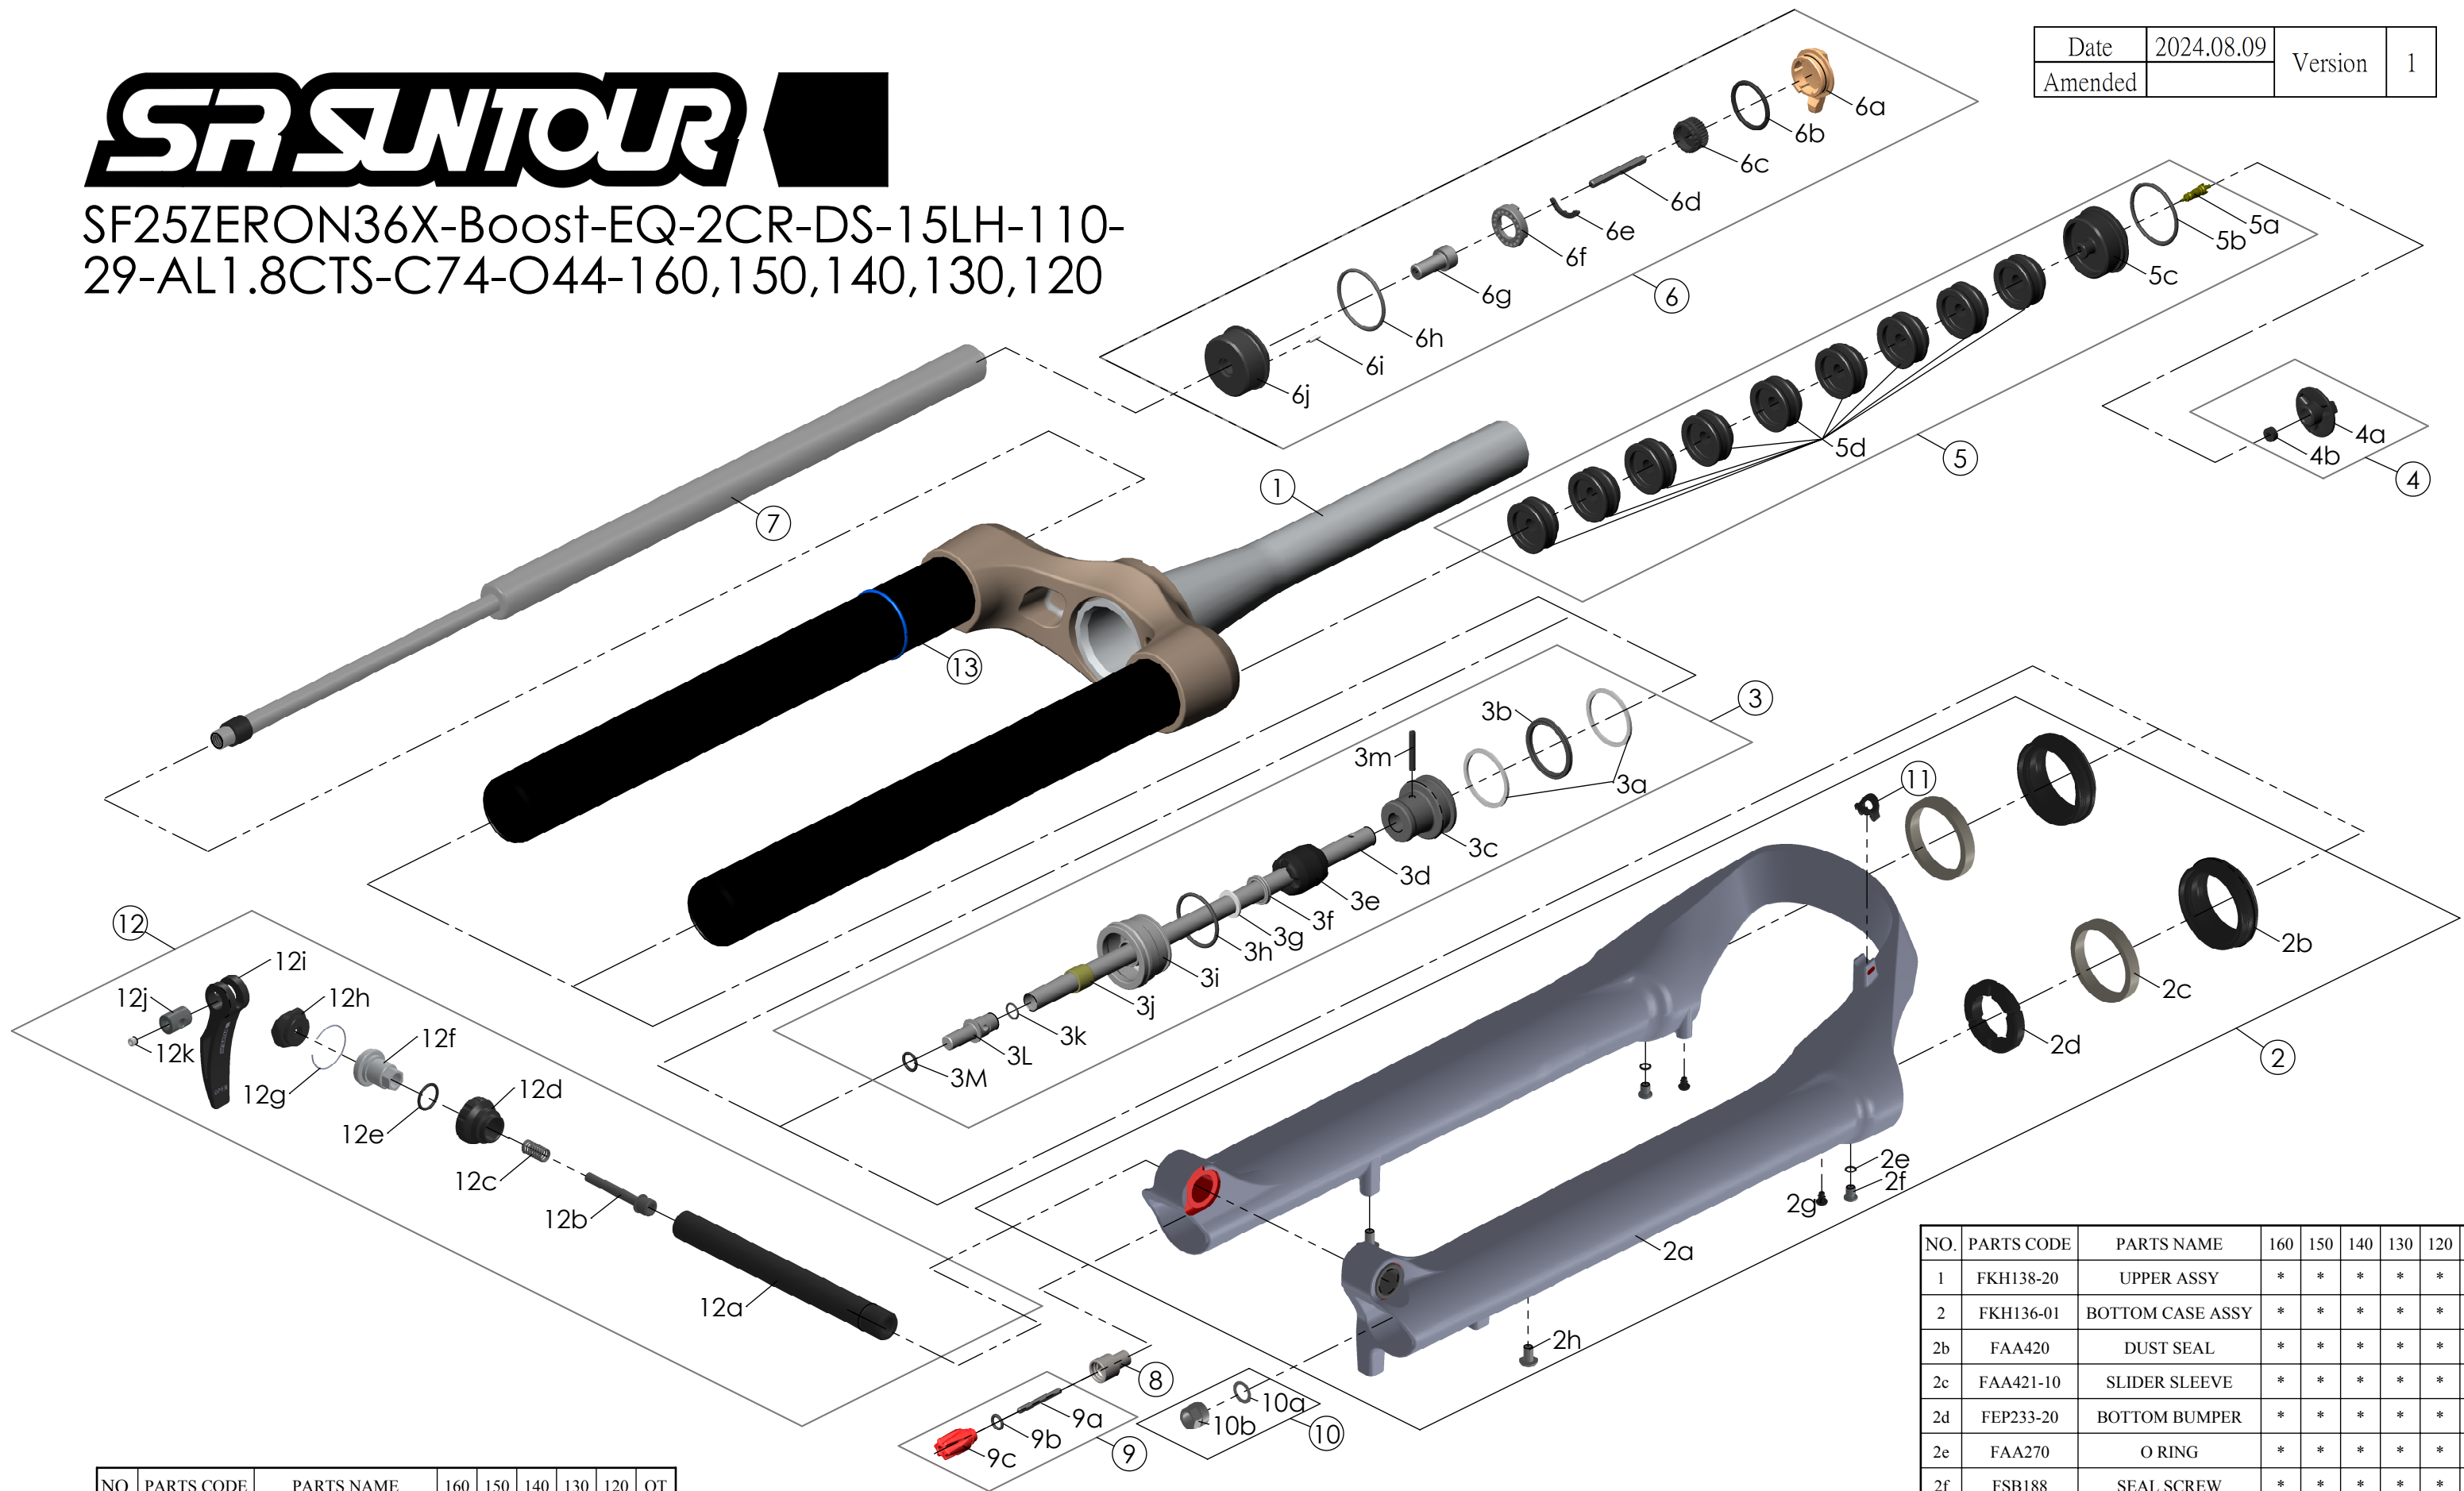

SF25ZERON36X-Boost-EQ-2CR-DS-15LH-110-29-AL1.8CTS-C74-O44-160,150,140,130,120

Date	2024.08.09	Version	1
Amended			

NO.	PARTS CODE	PARTS NAME	160	150	140	130	120	QT
7	FUN200-65	2CR UNIT	*	*	*	*	*	1
8	FSB058	DAMPER FIXING BOLT	*	*	*	*	*	1
9	FKA004-22	DAMPER KNOB ASSY	*	*	*	*	*	1
10	FKA063-03	FIXING NUT SET	*	*	*	*	*	1
11	FEG034	CABLE CLIP	*	*	*	*	*	1
12	FKA116-02	15LH-110 AXLE SET	*	*	*	*	*	1
13	FAA397-40	O RING	*	*	*	*	*	1

NO.	PARTS CODE	PARTS NAME	160	150	140	130	120	QT
			*					5
				*				6
5f	FEG270	VOLUME REDUCER			*			7
						*		8
							*	9
6	FKE526-28	LO TOP CAP ASSY	*	*	*	*	*	1

NO.	PARTS CODE	PARTS NAME	160	150	140	130	120	QT
4	FKE595	VALVE CAP ASSY	*	*	*	*	*	1
	FKE594-02		*					1
	FKE594-12			*				2
5	FKE594-22	AIR CAP ASSY			*			2
	FKE594-32					*		1
	FKE594-42						*	2

NO.	PARTS CODE	PARTS NAME	160	150	140	130	120	QT
1	FKH138-20	UPPER ASSY	*	*	*	*	*	1
2	FKH136-01	BOTTOM CASE ASSY	*	*	*	*	*	1
2b	FAA420	DUST SEAL	*	*	*	*	*	2
2c	FAA421-10	SLIDER SLEEVE	*	*	*	*	*	2
2d	FEP233-20	BOTTOM BUMPER	*	*	*	*	*	1
2e	FAA270	O RING	*	*	*	*	*	2
2f	FSB188	SEAL SCREW	*	*	*	*	*	2
2g	FAA200-10	MOUNT CAP	*	*	*	*	*	2
2h	FSB203	FIXING BOLT	*	*	*	*	*	2
	FKE627-00			*				1
	FKE627-01			*				1
3	FKE627-02	AIR CYLINDER ASSY			*			1
	FKE627-03					*		1
	FKE627-04						*	1