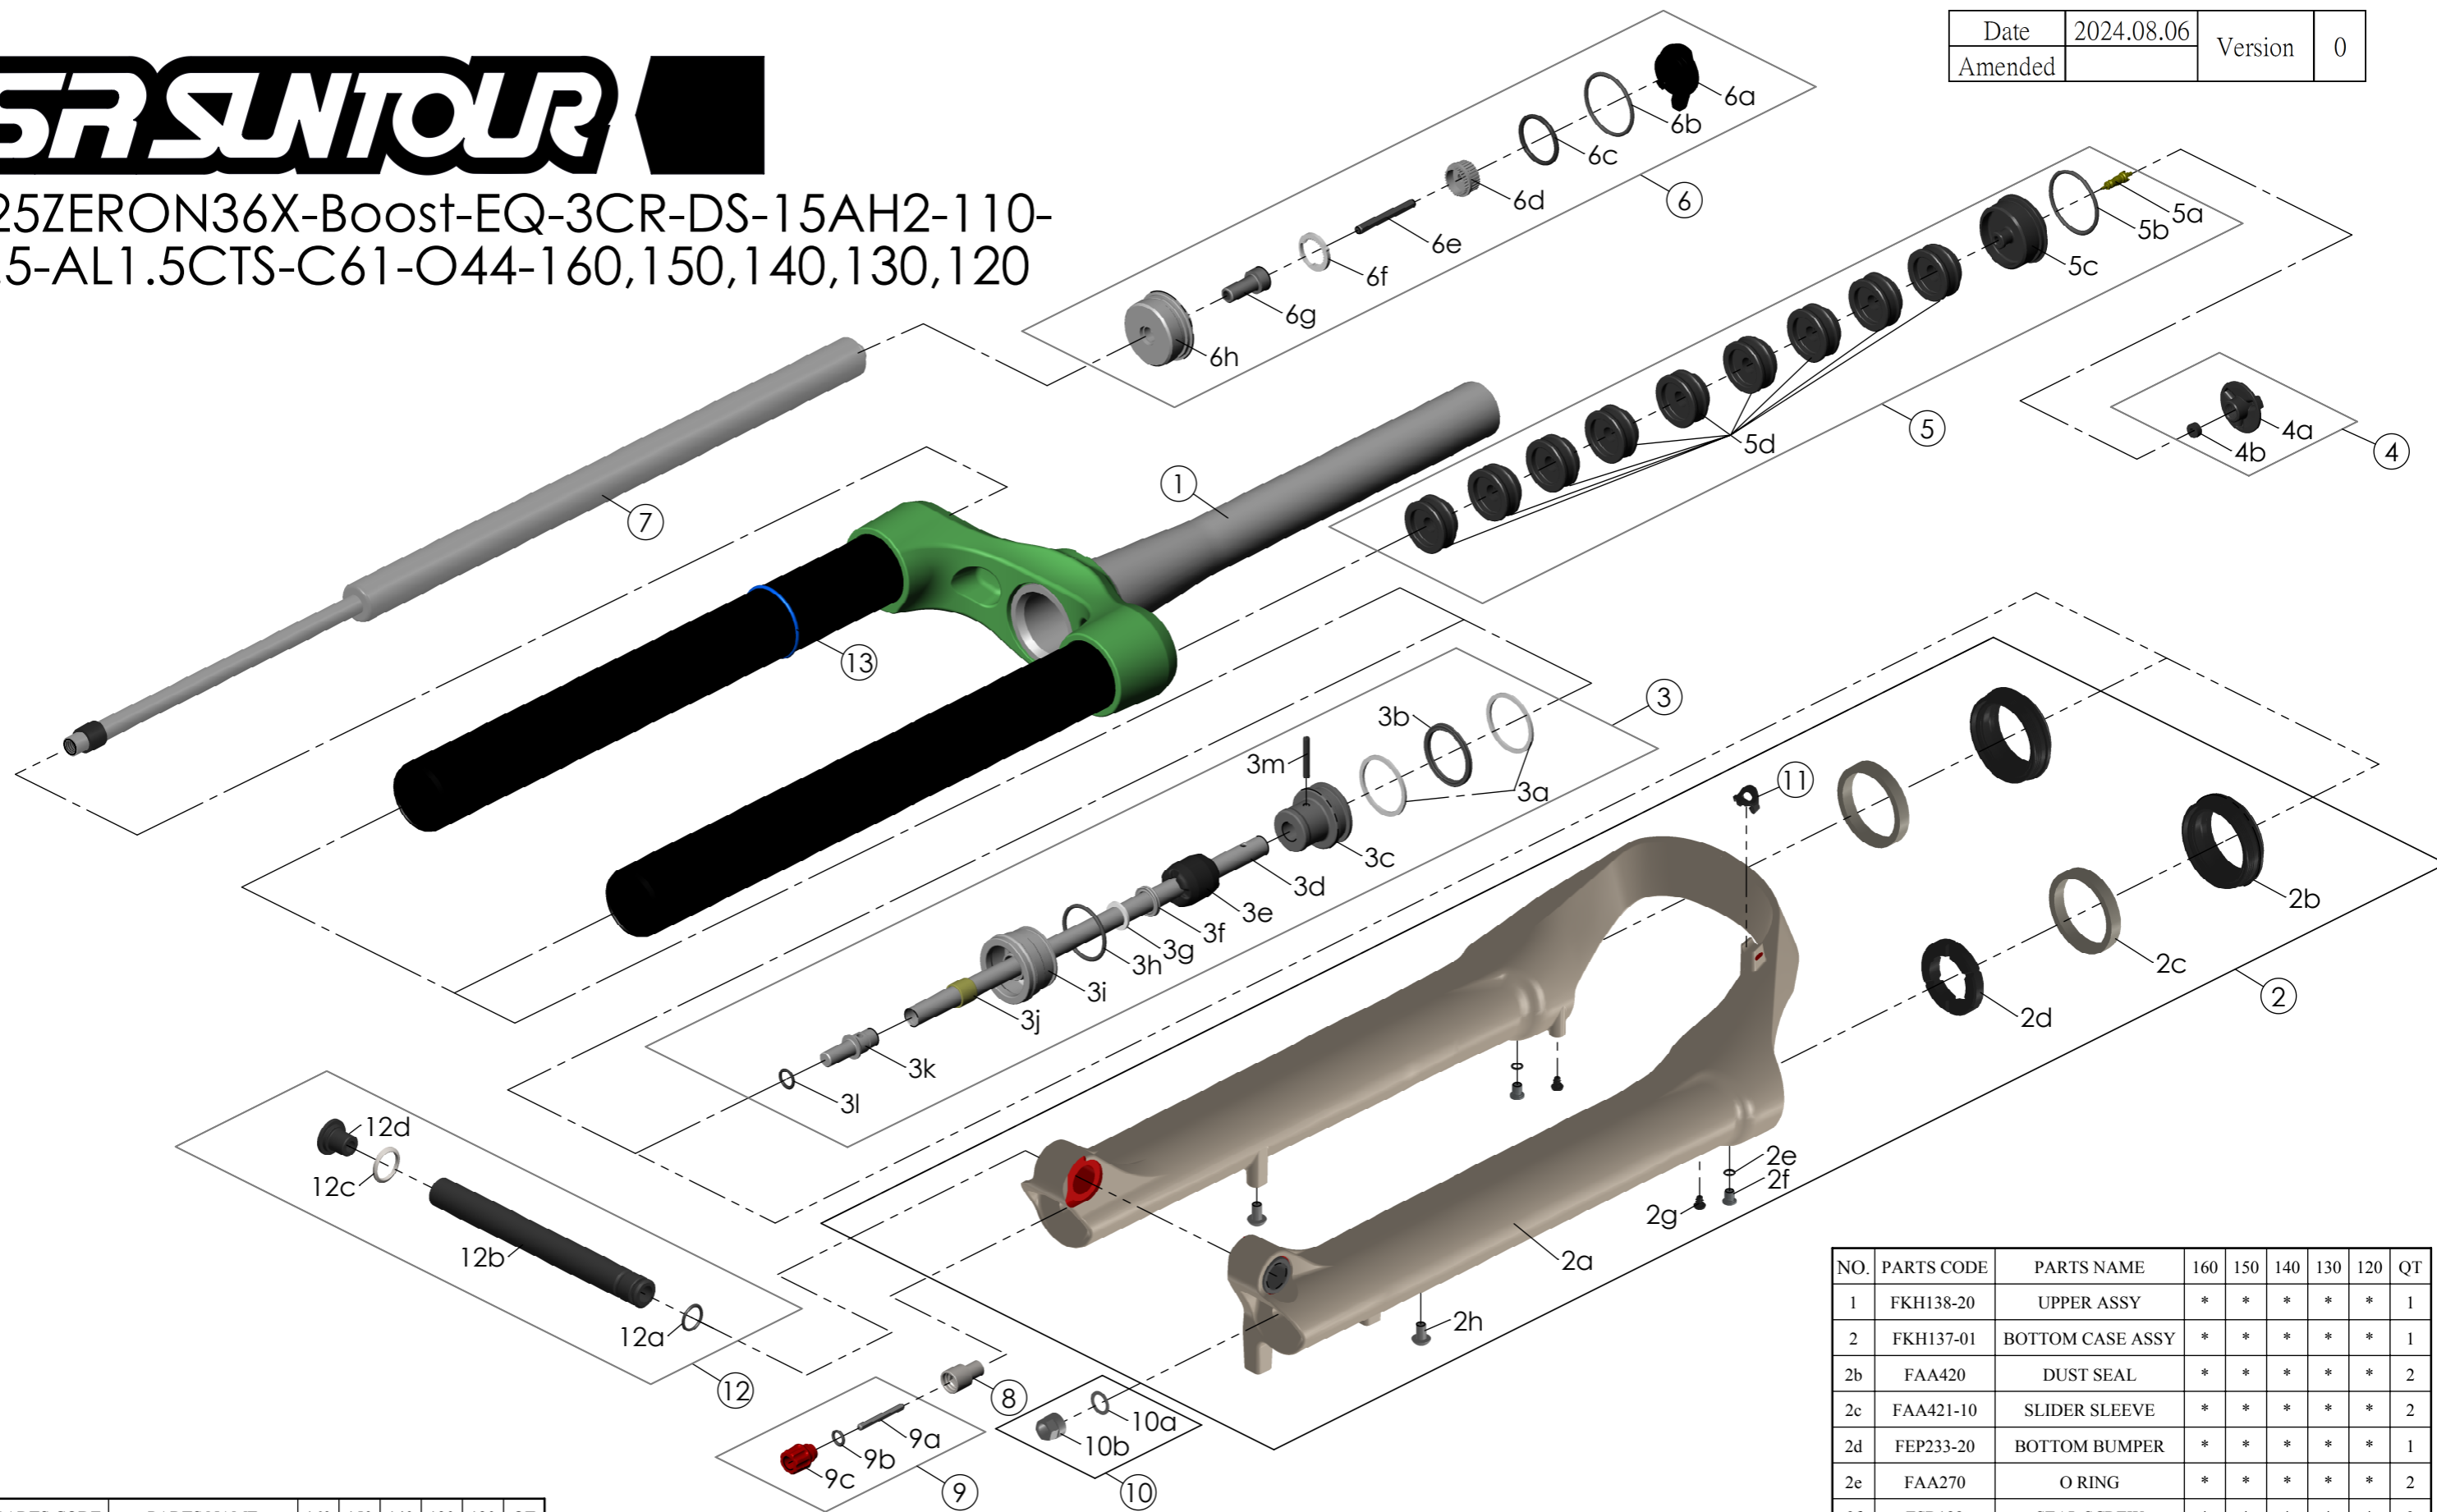

SF25ZERON36X-Boost-EQ-3CR-DS-15AH2-110-27.5-AL1.5CTS-C61-O44-160,150,140,130,120

Date	2024.08.06	Version	0
Amended			

NO.	PARTS CODE	PARTS NAME	160	150	140	130	120	QT
7	FUN230-65	3CR UNIT	*	*	*	*	*	1
8	FSB058	DAMPER FIXING BOLT	*	*	*	*	*	1
9	FKA004-30	REBOUND KNOB ASSY	*	*	*	*	*	1
10	FKA063-03	FIXING NUT SET	*	*	*	*	*	1
11	FEG034	CABLE CLIP	*	*	*	*	*	1
12	FKA117-00	15AH2-110 AXLE SET	*	*	*	*	*	1
13	FAA397-40	O RING	*	*	*	*	*	1

NO.	PARTS CODE	PARTS NAME	160	150	140	130	120	QT
			*					5
				*				6
5f	FEG270	VOLUME REDUCER			*			7
						*		8
							*	9
6	FKE596-00	3CR TOP CAP ASSY	*	*	*	*	*	1

NO.	PARTS CODE	PARTS NAME	160	150	140	130	120	QT
4	FKE595	VALVE CAP ASSY	*	*	*	*	*	1
	FKE594-02		*					1
	FKE594-12			*				2
5	FKE594-22	AIR CAP ASSY			*			2
	FKE594-32					*		1
	FKE594-42						*	2

NO.	PARTS CODE	PARTS NAME	160	150	140	130	120	QT
1	FKH138-20	UPPER ASSY	*	*	*	*	*	1
2	FKH137-01	BOTTOM CASE ASSY	*	*	*	*	*	1
2b	FAA420	DUST SEAL	*	*	*	*	*	2
2c	FAA421-10	SLIDER SLEEVE	*	*	*	*	*	2
2d	FEP233-20	BOTTOM BUMPER	*	*	*	*	*	1
2e	FAA270	O RING	*	*	*	*	*	2
2f	FSB188	SEAL SCREW	*	*	*	*	*	2
2g	FAA200-10	MOUNT CAP	*	*	*	*	*	2
2h	FSB203	FIXING BOLT	*	*	*	*	*	2
	FKE627-00		*					1
	FKE627-01			*				1
3	FKE627-02	AIR CYLINDER ASSY			*			1
	FKE627-03					*		1
	FKE627-04						*	1