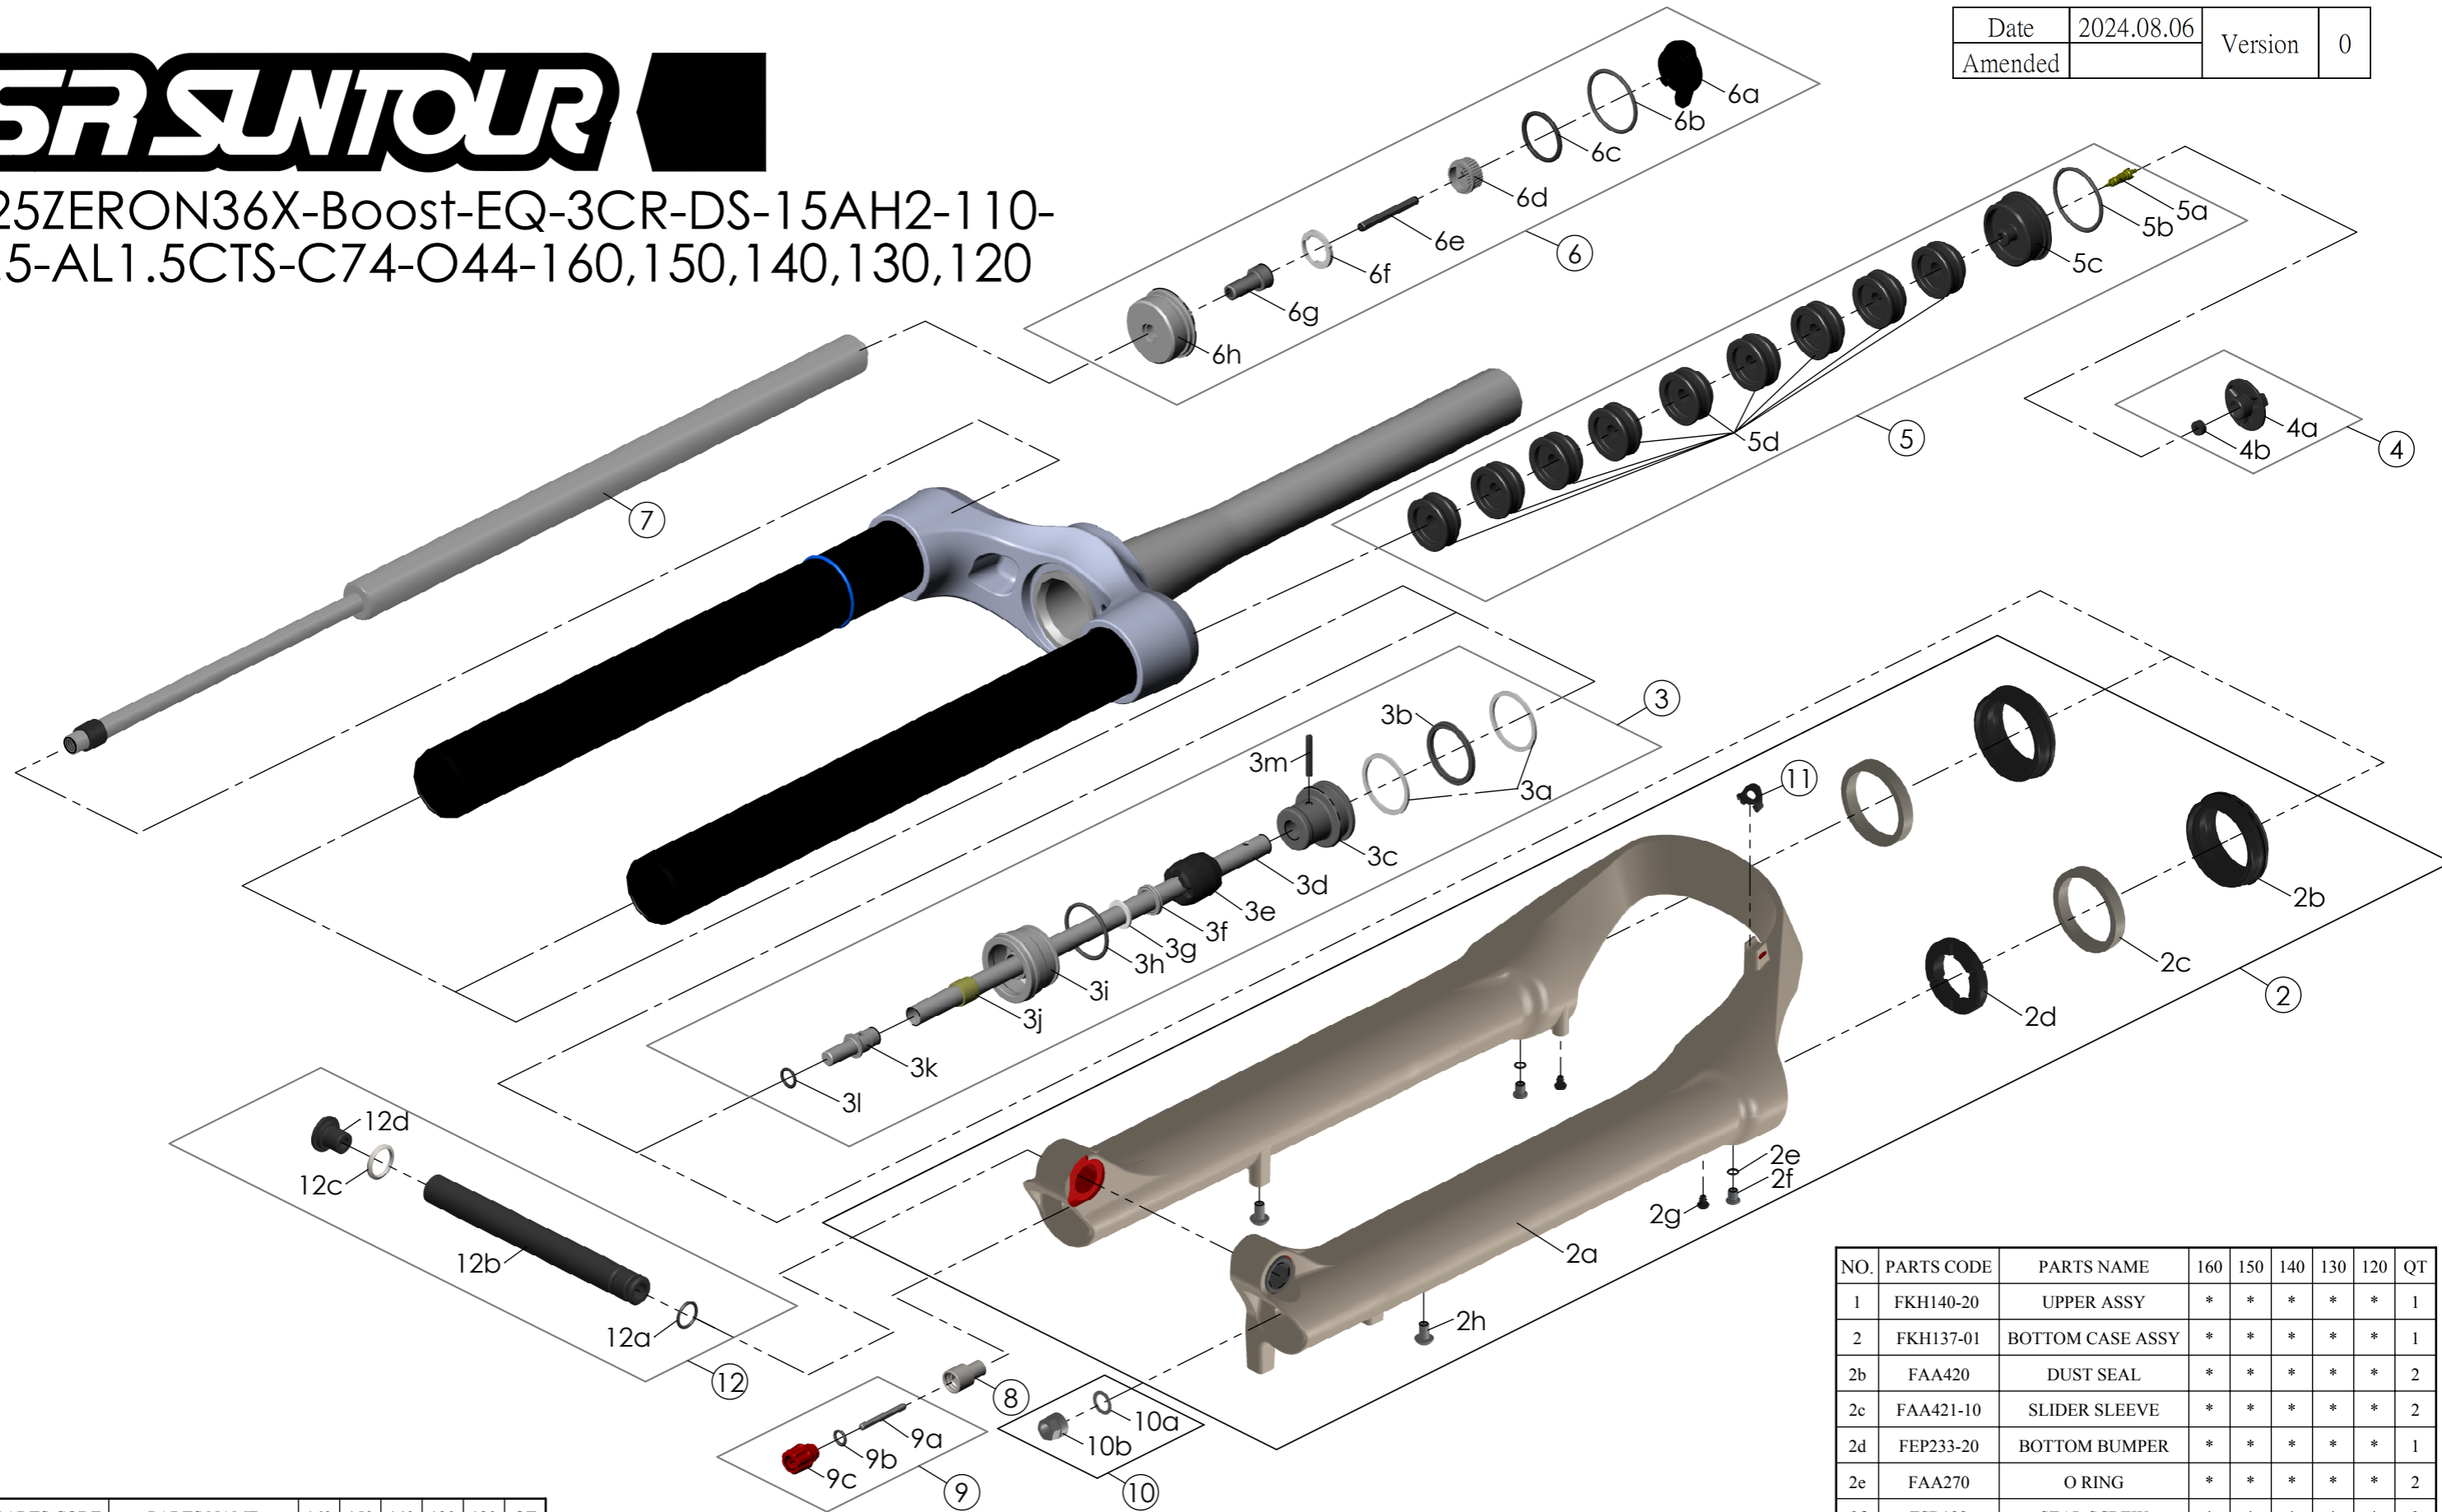

SF25ZERON36X-Boost-EQ-3CR-DS-15AH2-110-27.5-AL1.5CTS-C74-O44-160,150,140,130,120

Date	2024.08.06	Version	0
Amended			

NO.	PARTS CODE	PARTS NAME	160	150	140	130	120	QT
7	FUN230-65	3CR UNIT	*	*	*	*	*	1
8	FSB058	DAMPER FIXING BOLT	*	*	*	*	*	1
9	FKA004-30	REBOUND KNOB ASSY	*	*	*	*	*	1
10	FKA063-03	FIXING NUT SET	*	*	*	*	*	1
11	FEG034	CABLE CLIP	*	*	*	*	*	1
12	FKA117-00	15AH2-110 AXLE SET	*	*	*	*	*	1
13	FAA397-40	O RING	*	*	*	*	*	1

NO.	PARTS CODE	PARTS NAME	160	150	140	130	120	QT
5f	FEG270	VOLUME REDUCER	*					5
				*				6
					*			7
						*		8
							*	9
6	FKE596-00	3CR TOP CAP ASSY	*	*	*	*	*	1

NO.	PARTS CODE	PARTS NAME	160	150	140	130	120	QT
4	FKE595	VALVE CAP ASSY	*	*	*	*	*	1
5	FKE594-02	AIR CAP ASSY	*					1
	FKE594-12			*				2
	FKE594-22				*			2
	FKE594-32					*		1
	FKE594-42						*	2

NO.	PARTS CODE	PARTS NAME	160	150	140	130	120	QT
1	FKH140-20	UPPER ASSY	*	*	*	*	*	1
2	FKH137-01	BOTTOM CASE ASSY	*	*	*	*	*	1
2b	FAA420	DUST SEAL	*	*	*	*	*	2
2c	FAA421-10	SLIDER SLEEVE	*	*	*	*	*	2
2d	FEP233-20	BOTTOM BUMPER	*	*	*	*	*	1
2e	FAA270	O RING	*	*	*	*	*	2
2f	FSB188	SEAL SCREW	*	*	*	*	*	2
2g	FAA200-10	MOUNT CAP	*	*	*	*	*	2
2h	FSB203	FIXING BOLT	*	*	*	*	*	2
3	FKE627-00	AIR CYLINDER ASSY	*					1
	FKE627-01			*				1
	FKE627-02				*			1
	FKE627-03					*		1
	FKE627-04						*	1