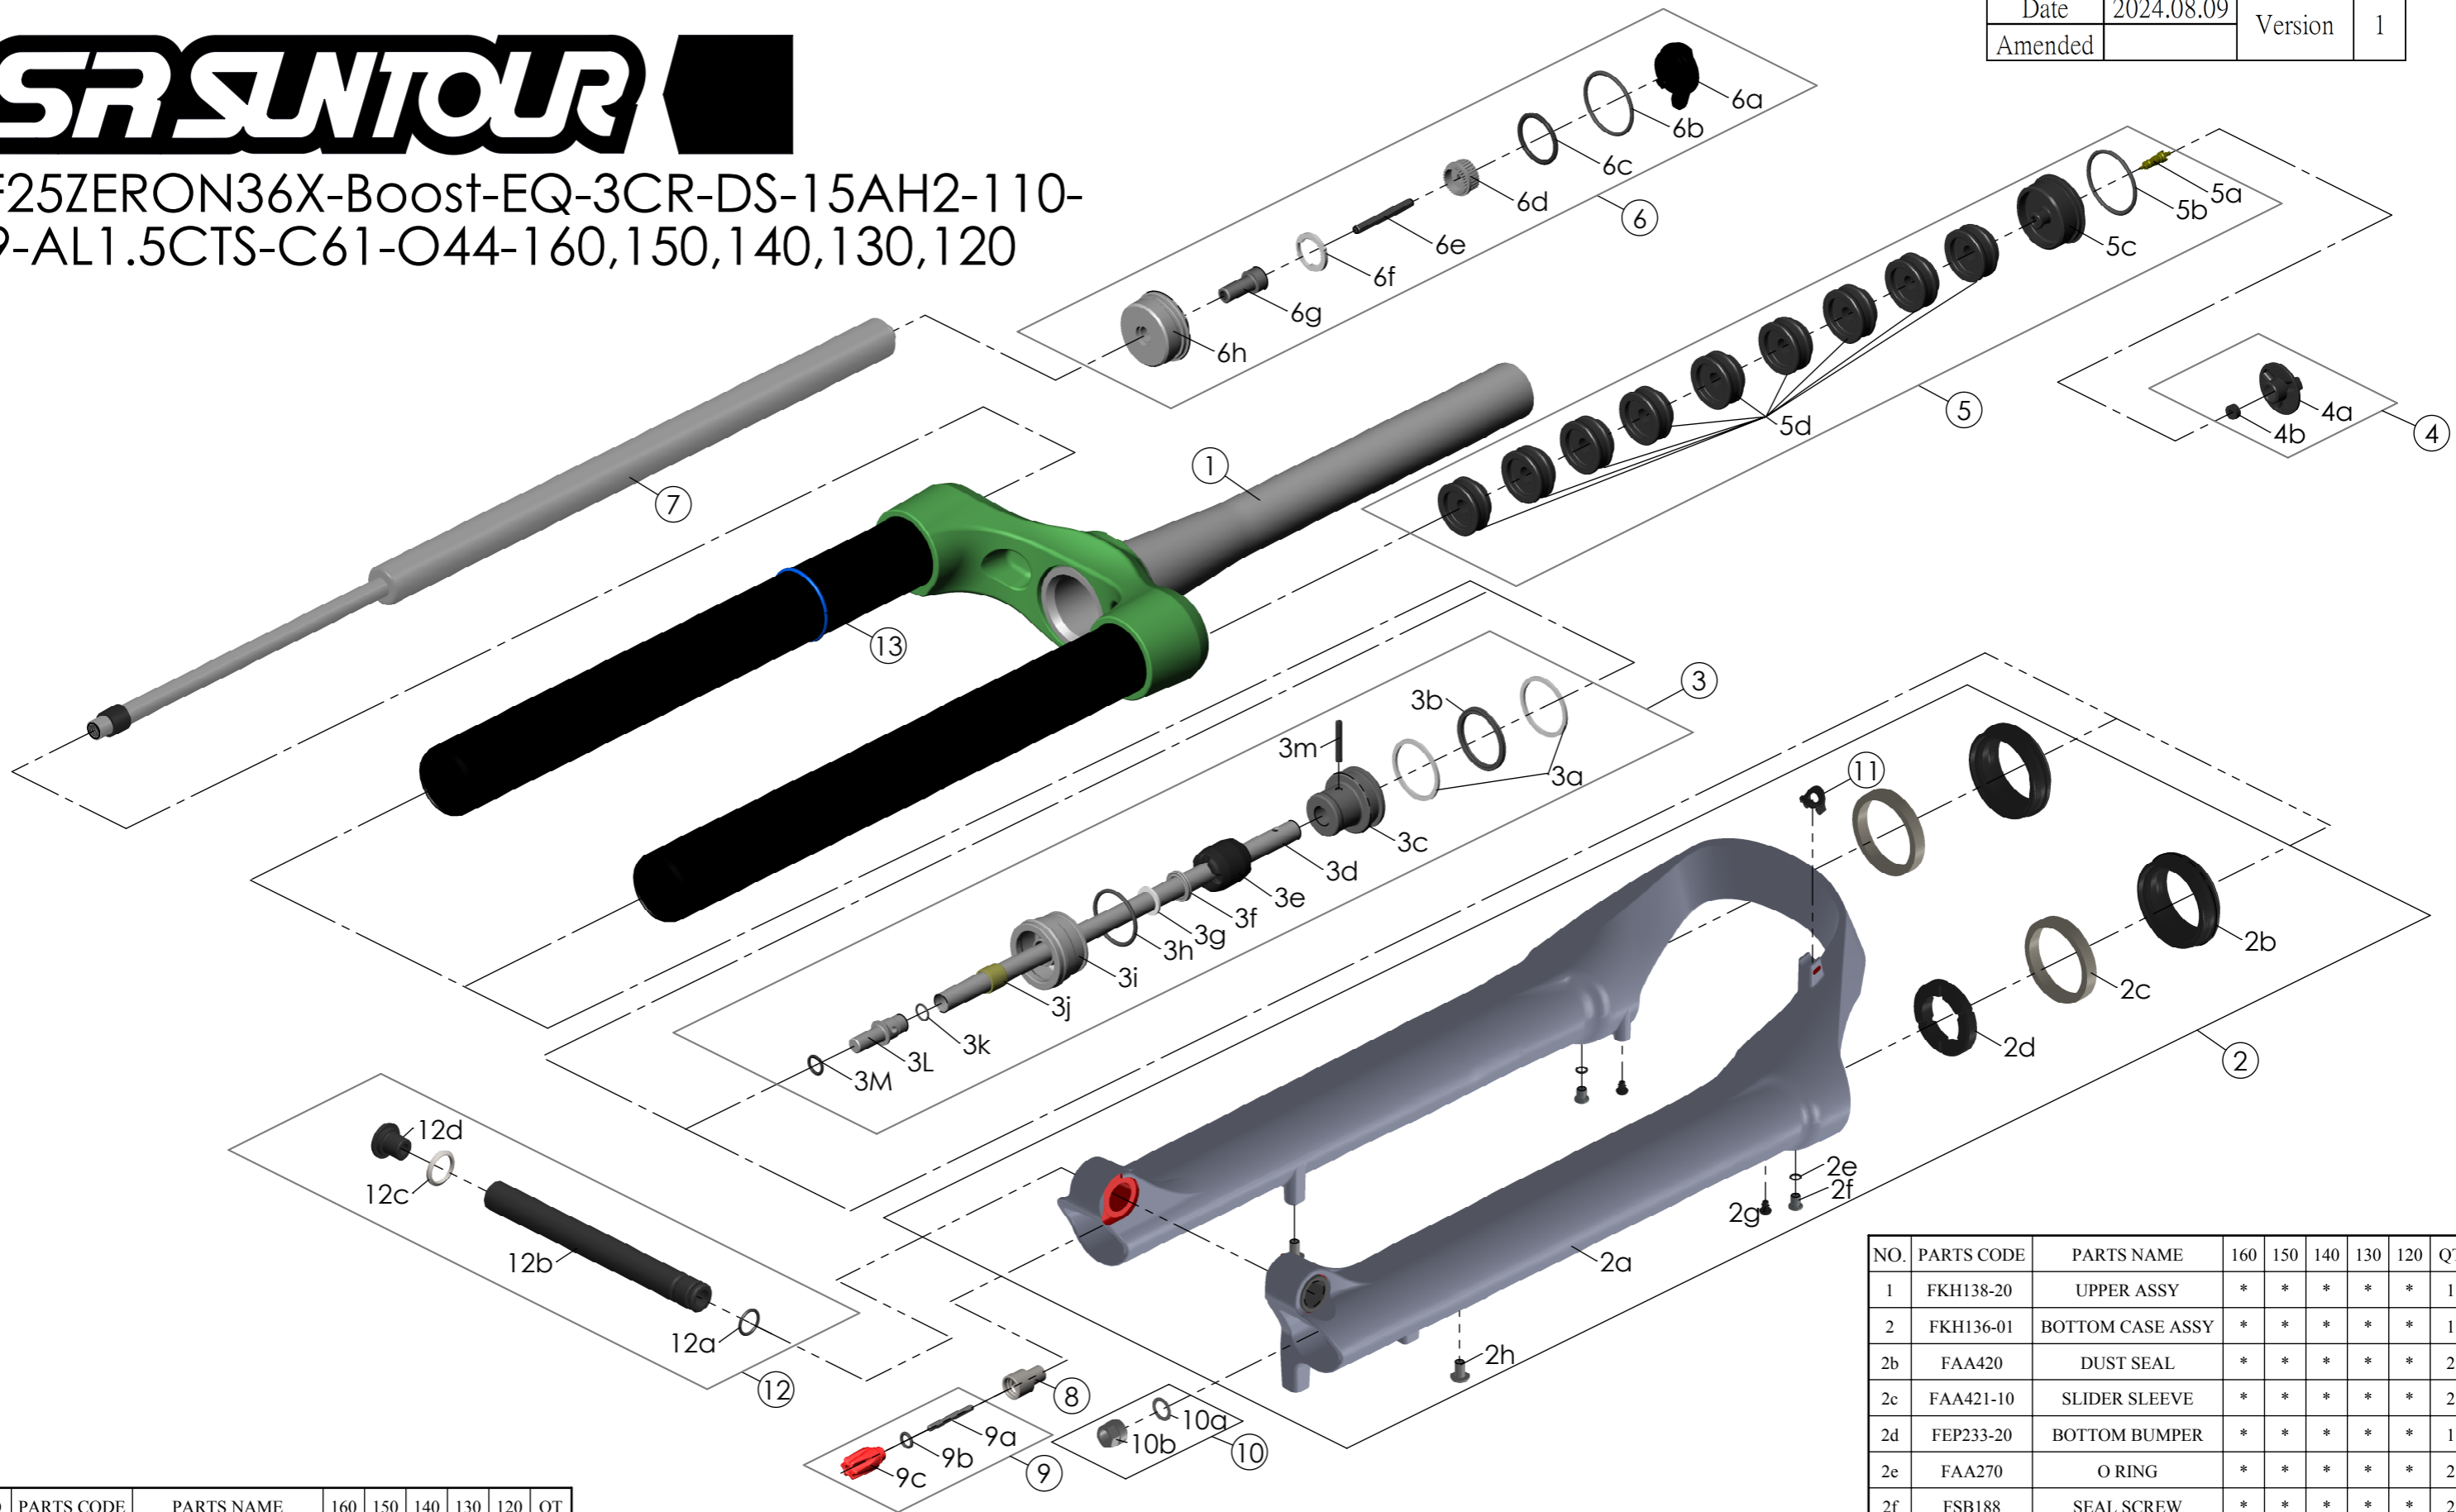

SF25ZERON36X-Boost-EQ-3CR-DS-15AH2-110-29-AL1.5CTS-C61-O44-160,150,140,130,120

Date	2024.08.09	Version	1
Amended			

NO.	PARTS CODE	PARTS NAME	160	150	140	130	120	QT
7	FUN230-65	3CR UNIT	*	*	*	*	*	1
8	FSB058	DAMPER FIXING BOLT	*	*	*	*	*	1
9	FKA004-22	DAMPER KNOB ASSY	*	*	*	*	*	1
10	FKA063-03	FIXING NUT SET	*	*	*	*	*	1
11	FEG034	CABLE CLIP	*	*	*	*	*	1
12	FKA117-00	15AH2-110 AXLE SET	*	*	*	*	*	1
13	FAA397-40	O RING	*	*	*	*	*	1

NO.	PARTS CODE	PARTS NAME	160	150	140	130	120	QT
			*					5
				*				6
5f	FEG270	VOLUME REDUCER			*			7
						*		8
							*	9
6	FKE596-00	3CR TOP CAP ASSY	*	*	*	*	*	1

NO.	PARTS CODE	PARTS NAME	160	150	140	130	120	QT
4	FKE595	VALVE CAP ASSY	*	*	*	*	*	1
	FKE594-02		*					1
	FKE594-12			*				2
5	FKE594-22	AIR CAP ASSY			*			2
	FKE594-32					*		1
	FKE594-42						*	2

NO.	PARTS CODE	PARTS NAME	160	150	140	130	120	QT
1	FKH138-20	UPPER ASSY	*	*	*	*	*	1
2	FKH136-01	BOTTOM CASE ASSY	*	*	*	*	*	1
2b	FAA420	DUST SEAL	*	*	*	*	*	2
2c	FAA421-10	SLIDER SLEEVE	*	*	*	*	*	2
2d	FEP233-20	BOTTOM BUMPER	*	*	*	*	*	1
2e	FAA270	O RING	*	*	*	*	*	2
2f	FSB188	SEAL SCREW	*	*	*	*	*	2
2g	FAA200-10	MOUNT CAP	*	*	*	*	*	2
2h	FSB203	FIXING BOLT	*	*	*	*	*	2
	FKE627-00			*				1
	FKE627-01			*				1
3	FKE627-02	AIR CYLINDER ASSY			*			1
	FKE627-03					*		1
	FKE627-04						*	1