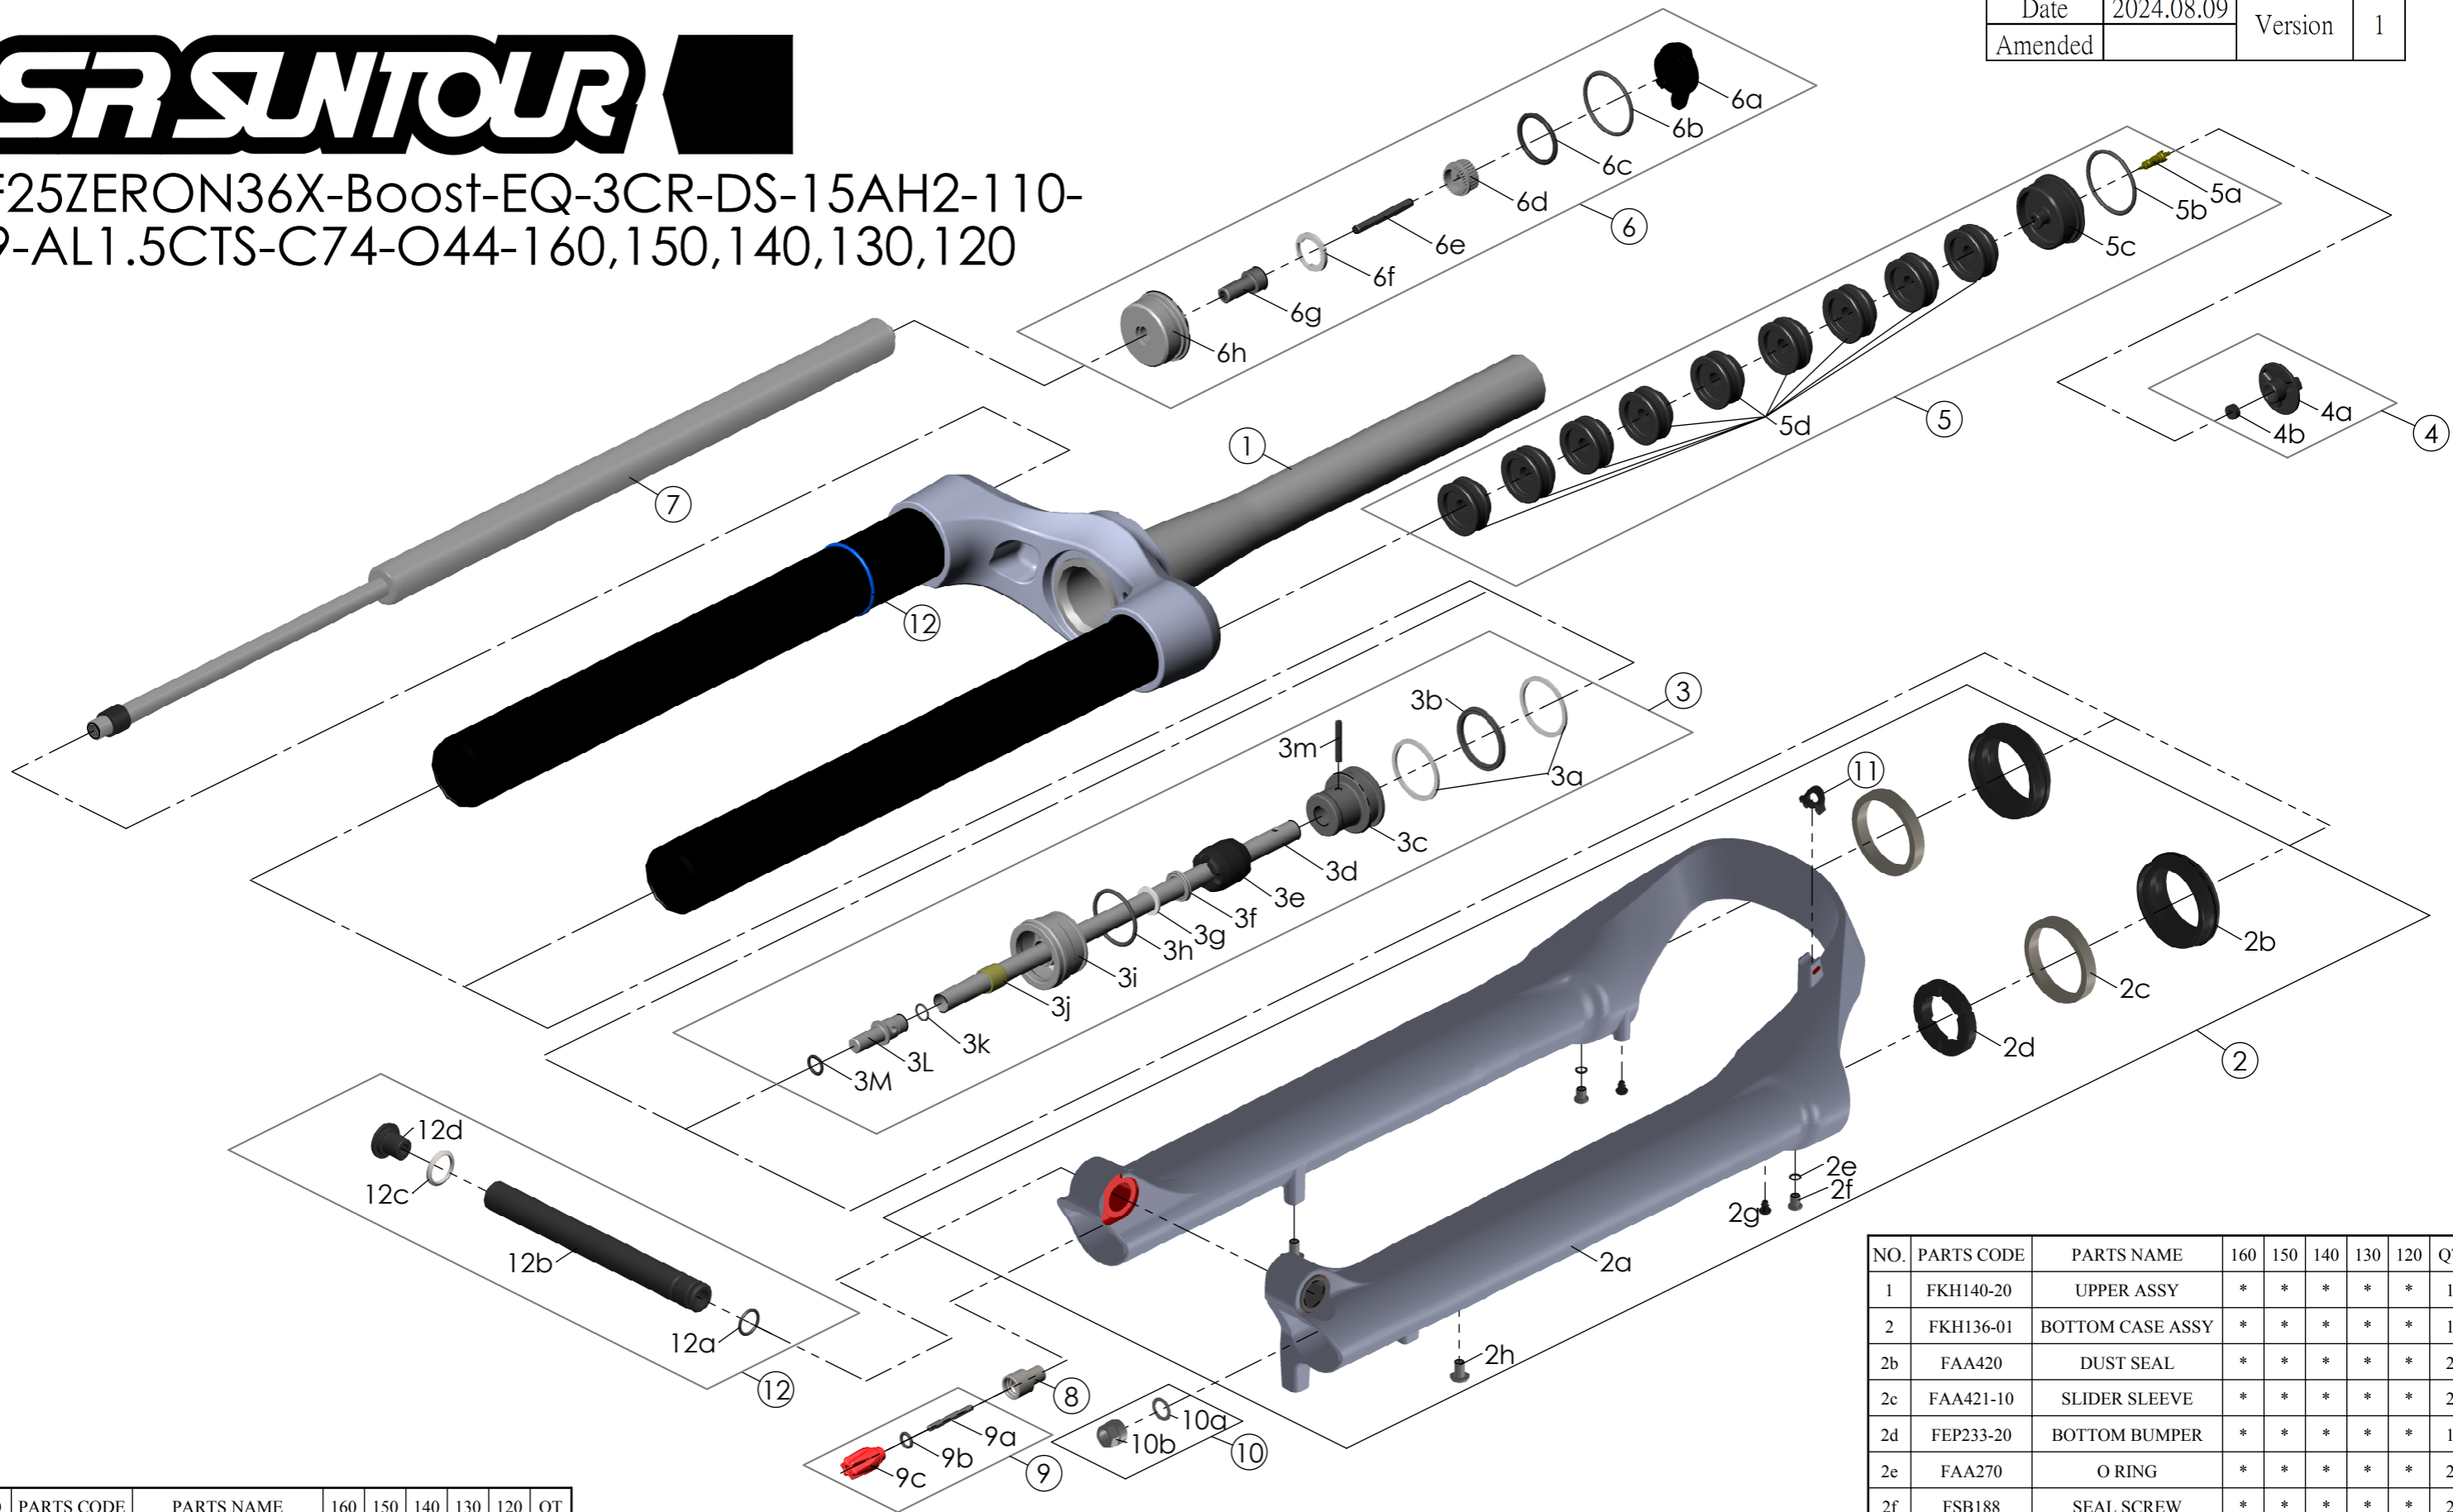

SF25ZERON36X-Boost-EQ-3CR-DS-15AH2-110-29-AL1.5CTS-C74-O44-160,150,140,130,120

Date	2024.08.09	Version	1
Amended			

NO.	PARTS CODE	PARTS NAME	160	150	140	130	120	QT
7	FUN230-65	3CR UNIT	*	*	*	*	*	1
8	FSB058	DAMPER FIXING BOLT	*	*	*	*	*	1
9	FKA004-22	DAMPER KNOB ASSY	*	*	*	*	*	1
10	FKA063-03	FIXING NUT SET	*	*	*	*	*	1
11	FEG034	CABLE CLIP	*	*	*	*	*	1
12	FKA117-00	15AH2-110 AXLE SET	*	*	*	*	*	1
13	FAA397-40	O RING	*	*	*	*	*	1

NO.	PARTS CODE	PARTS NAME	160	150	140	130	120	QT
			*					5
				*				6
5f	FEG270	VOLUME REDUCER			*			7
						*		8
							*	9
6	FKE596-00	3CR TOP CAP ASSY	*	*	*	*	*	1

NO.	PARTS CODE	PARTS NAME	160	150	140	130	120	QT
4	FKE595	VALVE CAP ASSY	*	*	*	*	*	1
	FKE594-02		*					1
	FKE594-12			*				2
5	FKE594-22	AIR CAP ASSY			*			2
	FKE594-32					*		1
	FKE594-42						*	2

NO.	PARTS CODE	PARTS NAME	160	150	140	130	120	QT
1	FKH140-20	UPPER ASSY	*	*	*	*	*	1
2	FKH136-01	BOTTOM CASE ASSY	*	*	*	*	*	1
2b	FAA420	DUST SEAL	*	*	*	*	*	2
2c	FAA421-10	SLIDER SLEEVE	*	*	*	*	*	2
2d	FEP233-20	BOTTOM BUMPER	*	*	*	*	*	1
2e	FAA270	O RING	*	*	*	*	*	2
2f	FSB188	SEAL SCREW	*	*	*	*	*	2
2g	FAA200-10	MOUNT CAP	*	*	*	*	*	2
2h	FSB203	FIXING BOLT	*	*	*	*	*	2
	FKE627-00		*					1
	FKE627-01			*				1
3	FKE627-02	AIR CYLINDER ASSY			*			1
	FKE627-03					*		1
	FKE627-04						*	1