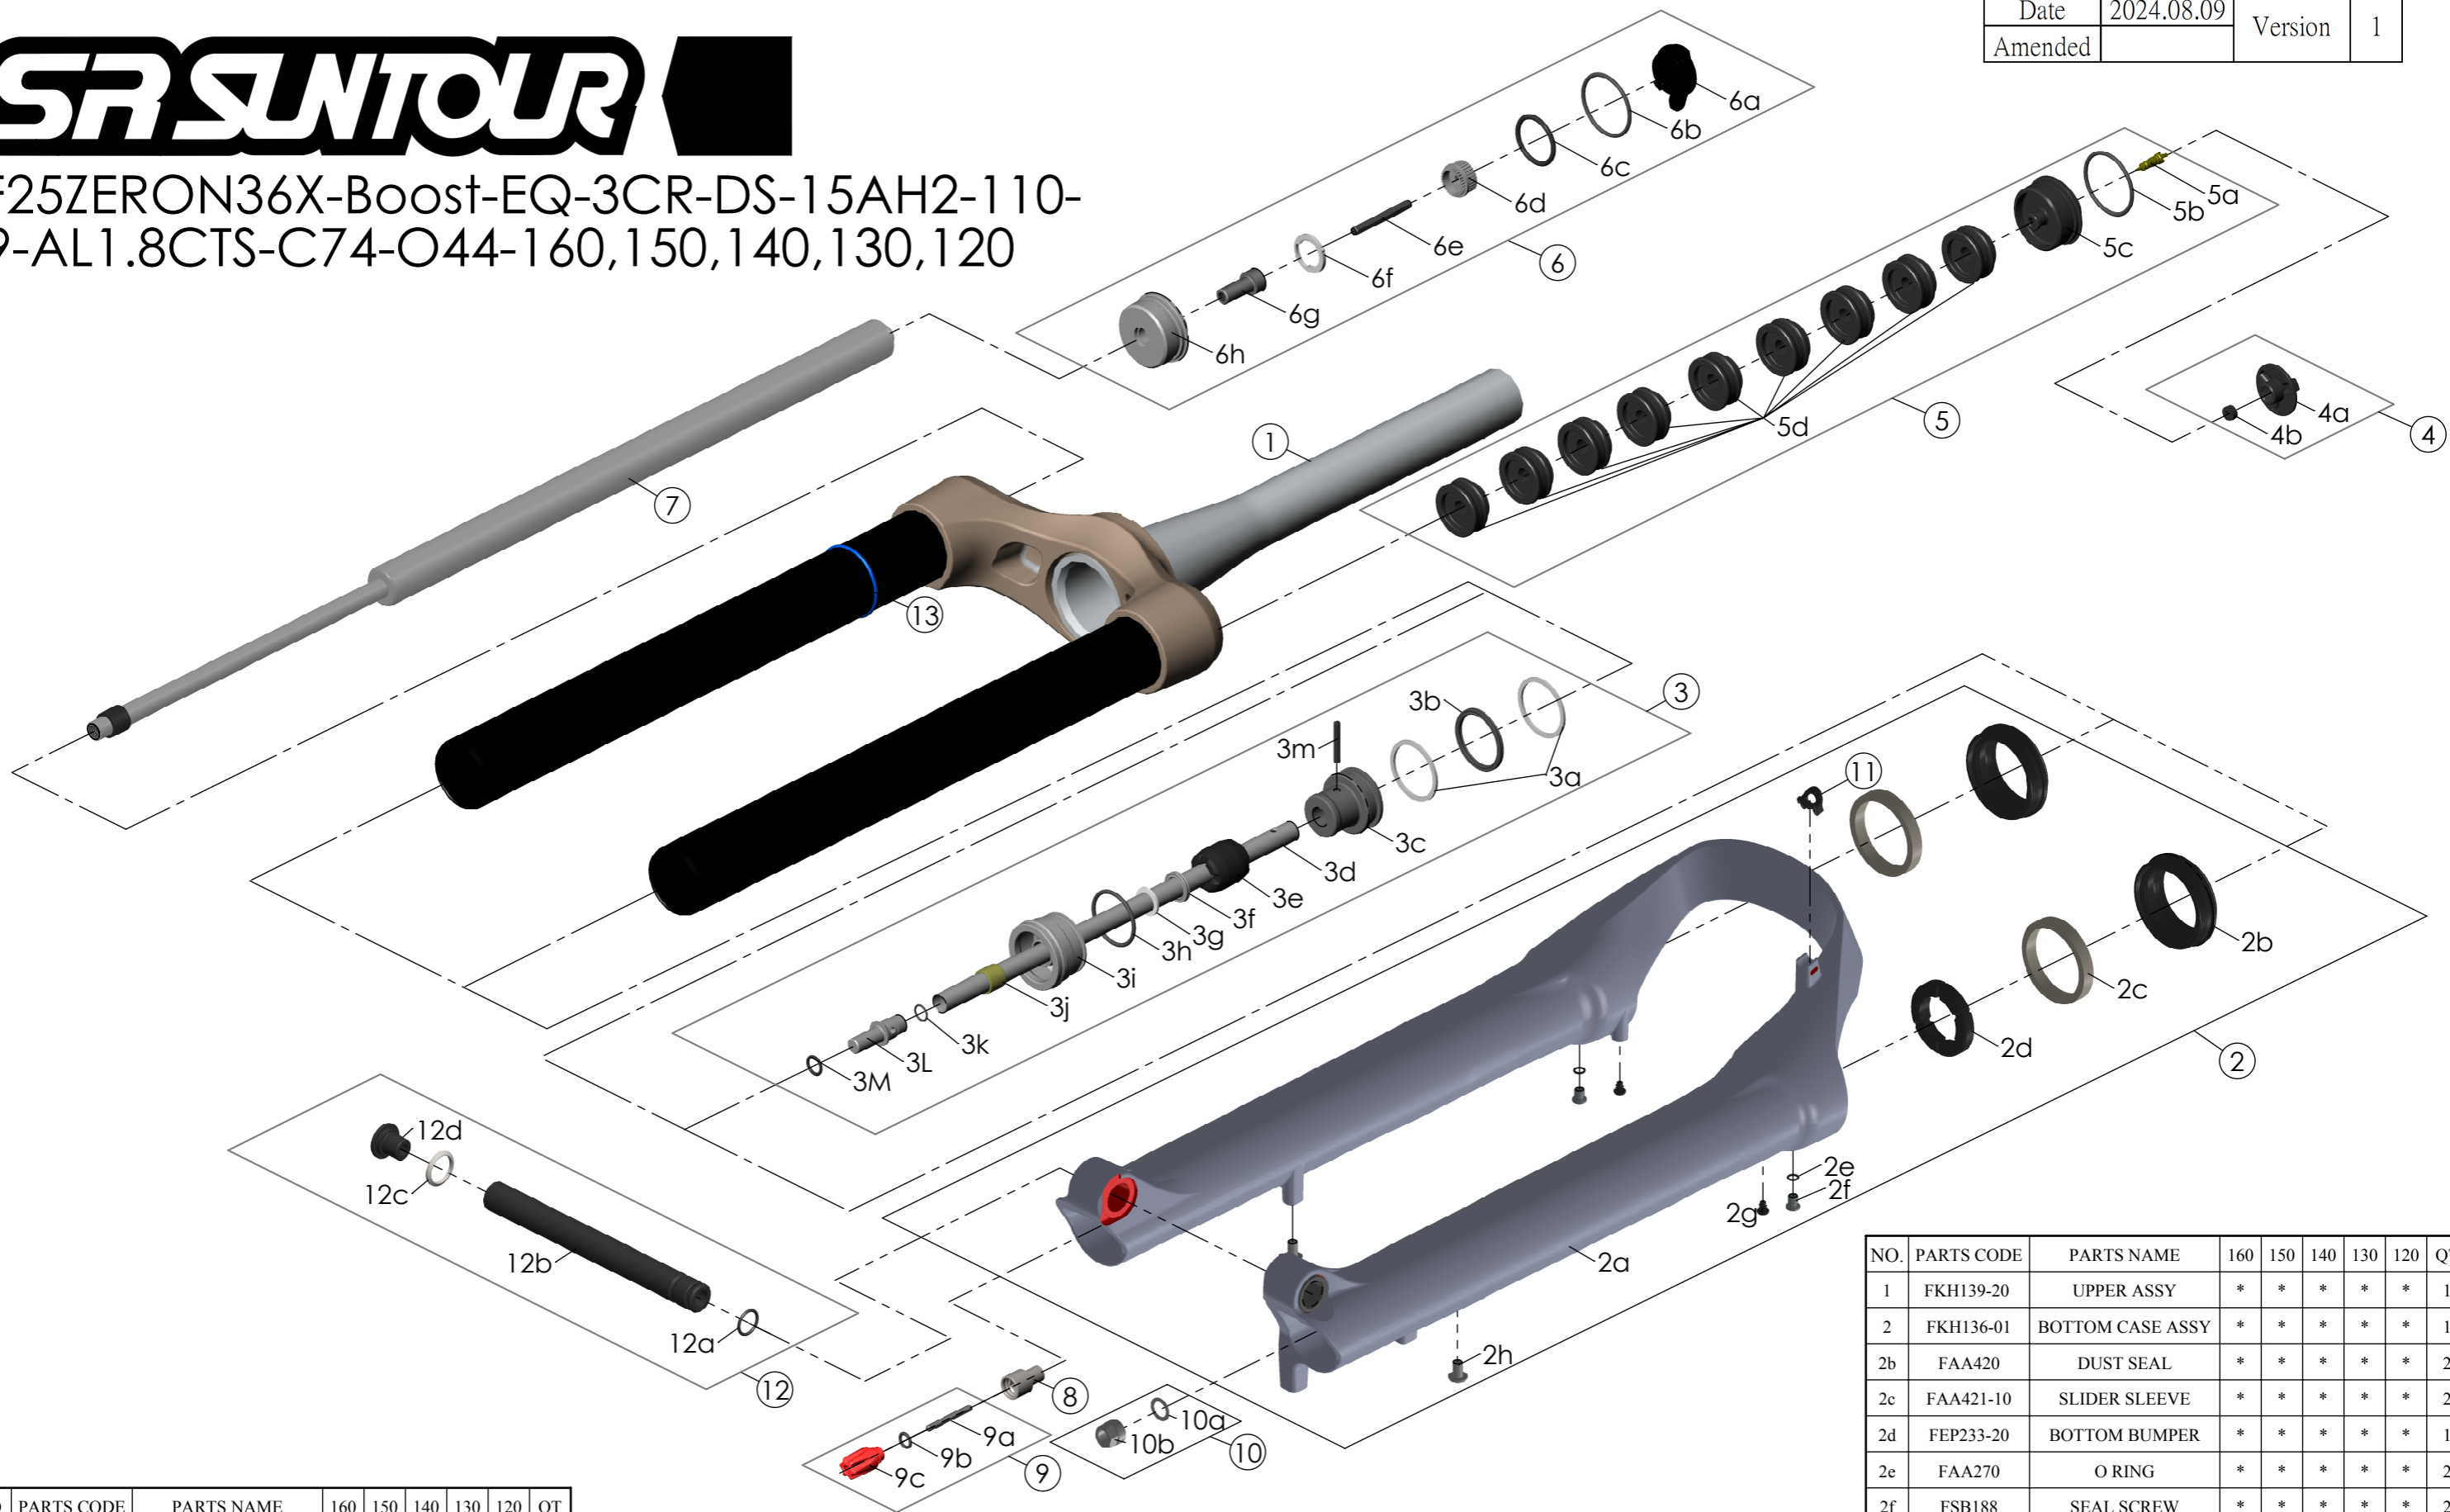

SF25ZERON36X-Boost-EQ-3CR-DS-15AH2-110-29-AL1.8CTS-C74-O44-160,150,140,130,120

Date	2024.08.09	Version	1
Amended			

NO.	PARTS CODE	PARTS NAME	160	150	140	130	120	QT
7	FUN230-65	3CR UNIT	*	*	*	*	*	1
8	FSB058	DAMPER FIXING BOLT	*	*	*	*	*	1
9	FKA004-22	DAMPER KNOB ASSY	*	*	*	*	*	1
10	FKA063-03	FIXING NUT SET	*	*	*	*	*	1
11	FEG034	CABLE CLIP	*	*	*	*	*	1
12	FKA117-00	15AH2-110 AXLE SET	*	*	*	*	*	1
13	FAA397-40	O RING	*	*	*	*	*	1

NO.	PARTS CODE	PARTS NAME	160	150	140	130	120	QT
			*					5
				*				6
5f	FEG270	VOLUME REDUCER			*			7
						*		8
							*	9
6	FKE596-00	3CR TOP CAP ASSY	*	*	*	*	*	1

NO.	PARTS CODE	PARTS NAME	160	150	140	130	120	QT
4	FKE595	VALVE CAP ASSY	*	*	*	*	*	1
	FKE594-02		*					1
	FKE594-12			*				2
5	FKE594-22	AIR CAP ASSY			*			2
	FKE594-32					*		1
	FKE594-42						*	2

NO.	PARTS CODE	PARTS NAME	160	150	140	130	120	QT
1	FKH139-20	UPPER ASSY	*	*	*	*	*	1
2	FKH136-01	BOTTOM CASE ASSY	*	*	*	*	*	1
2b	FAA420	DUST SEAL	*	*	*	*	*	2
2c	FAA421-10	SLIDER SLEEVE	*	*	*	*	*	2
2d	FEP233-20	BOTTOM BUMPER	*	*	*	*	*	1
2e	FAA270	O RING	*	*	*	*	*	2
2f	FSB188	SEAL SCREW	*	*	*	*	*	2
2g	FAA200-10	MOUNT CAP	*	*	*	*	*	2
2h	FSB203	FIXING BOLT	*	*	*	*	*	2
	FKE627-00		*					1
	FKE627-01			*				1
3	FKE627-02	AIR CYLINDER ASSY			*			1
	FKE627-03					*		1
	FKE627-04						*	1