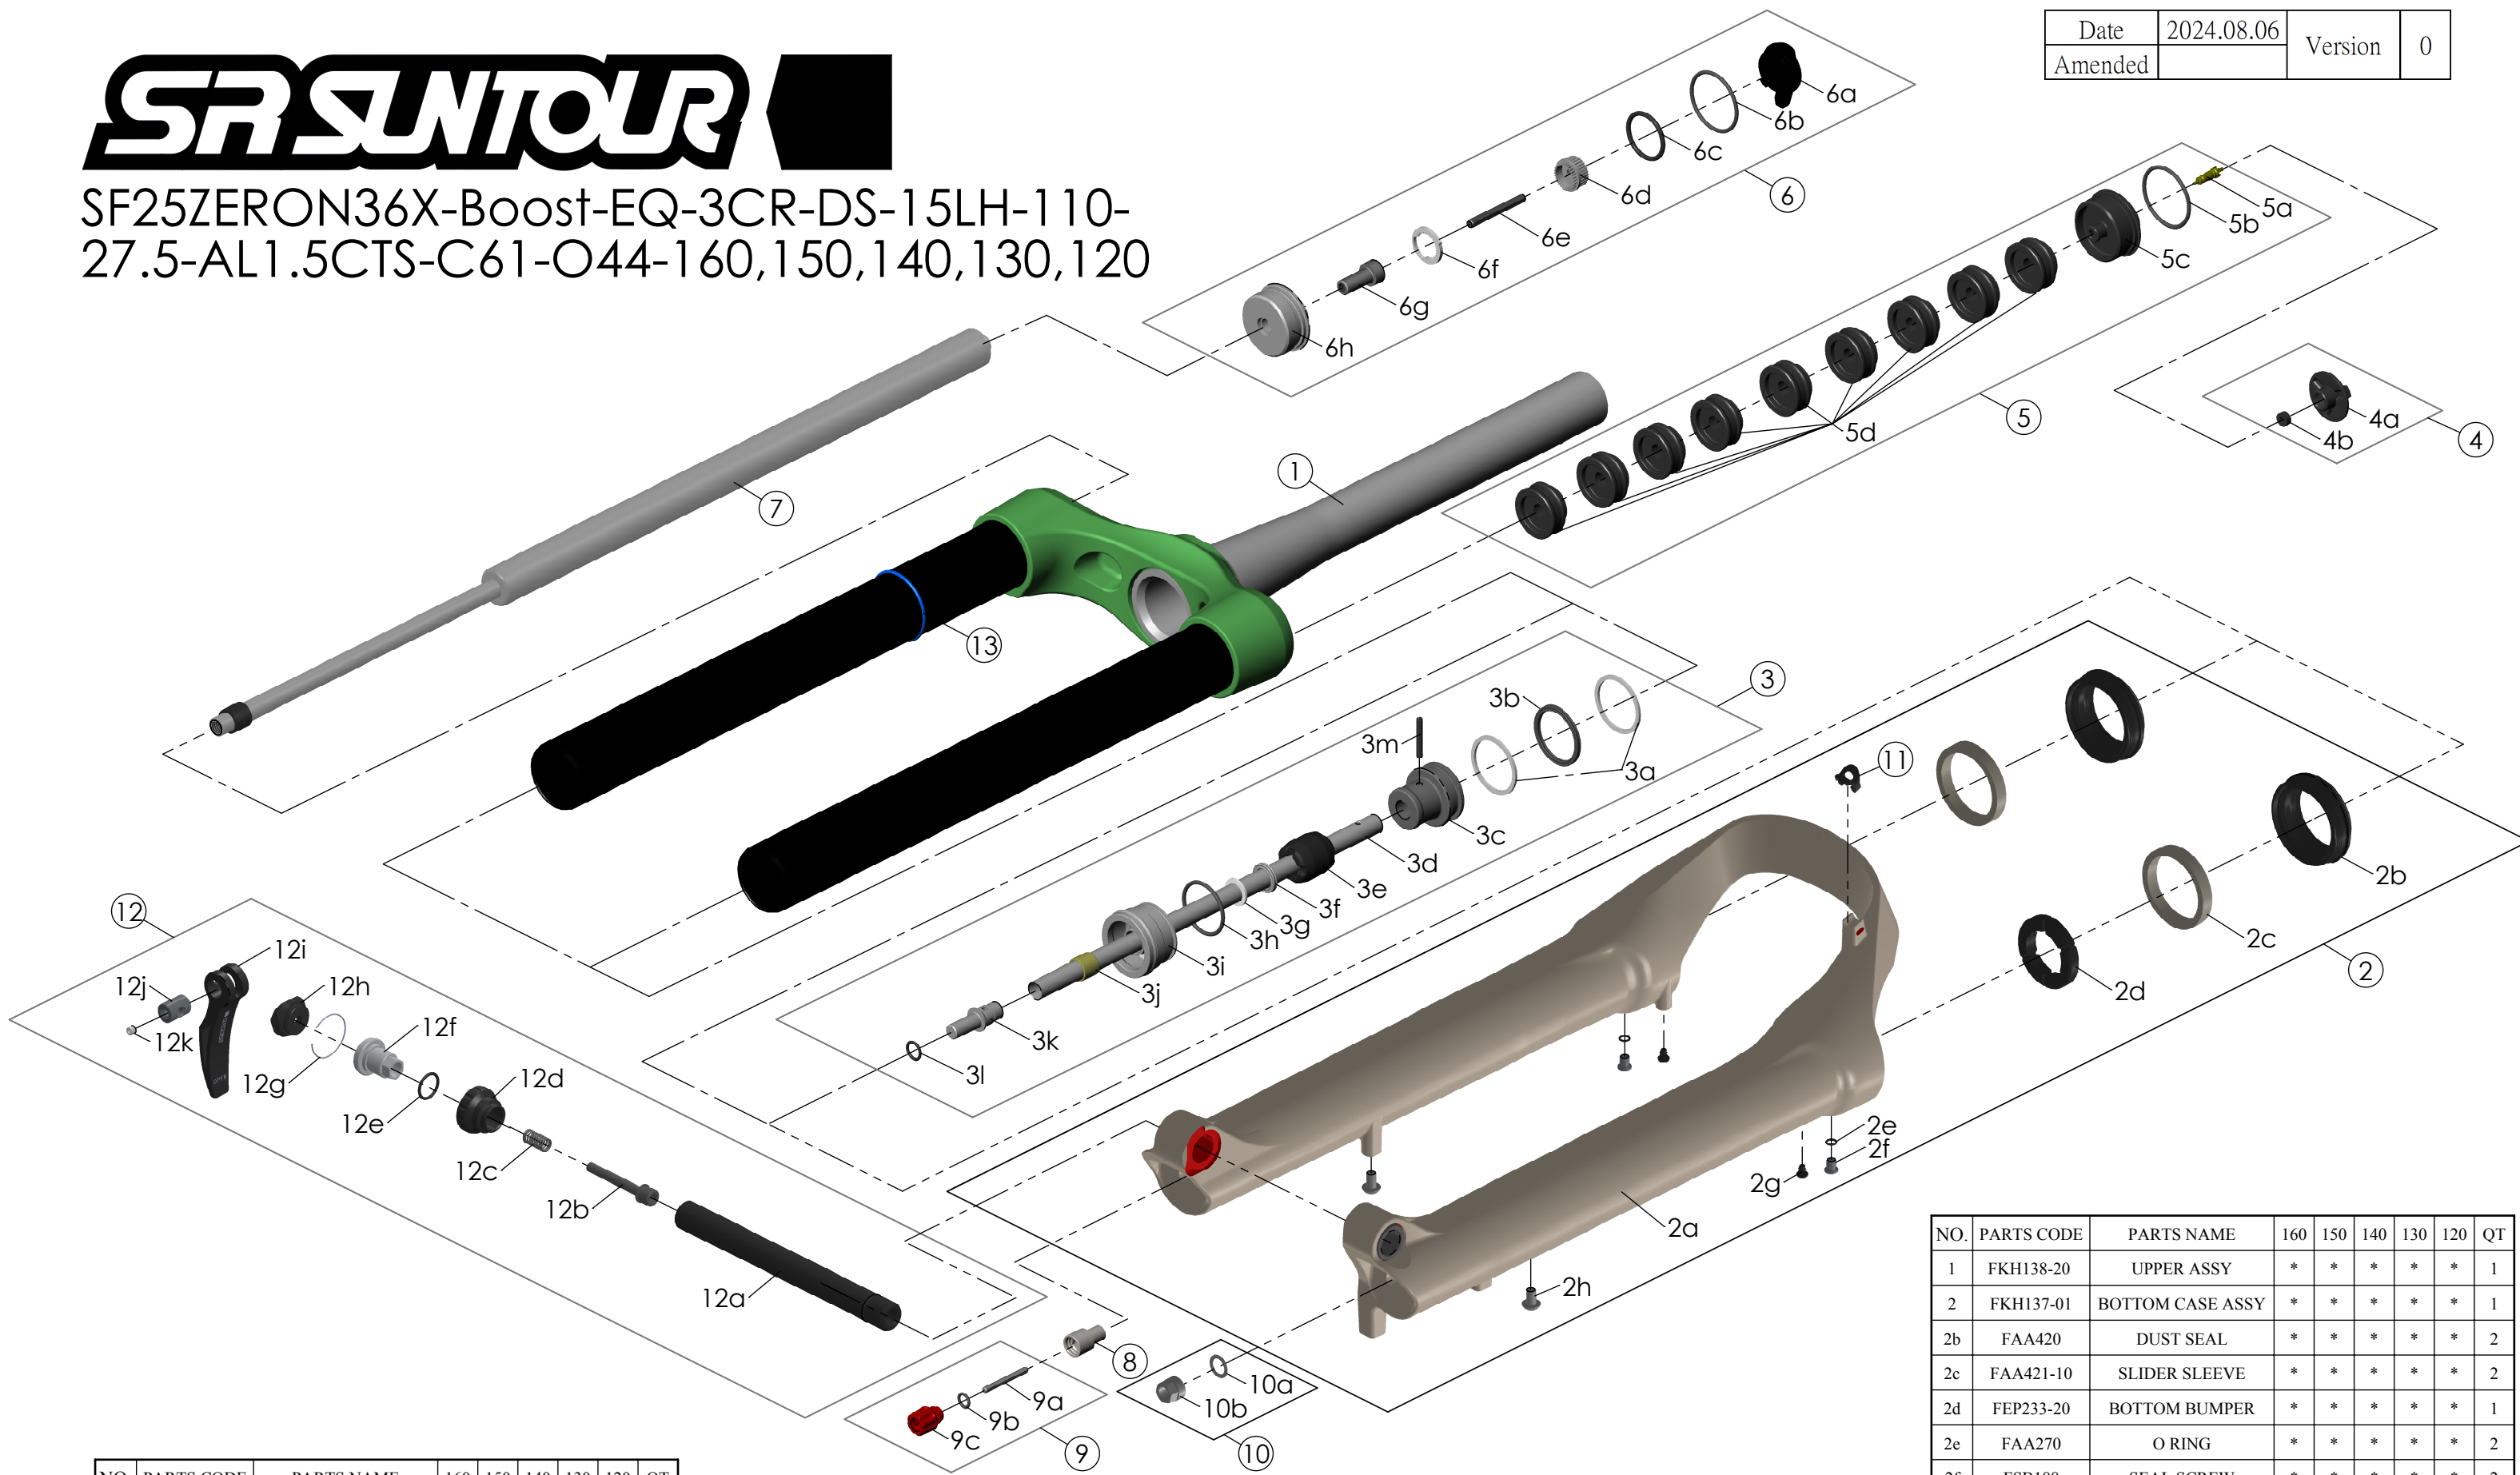

SF25ZERON36X-Boost-EQ-3CR-DS-15LH-110-27.5-AL1.5CTS-C61-O44-160,150,140,130,120

Date	2024.08.06	Version	0
Amended			

NO.	PARTS CODE	PARTS NAME	160	150	140	130	120	QT
7	FUN230-65	3CR UNIT	*	*	*	*	*	1
8	FSB058	DAMPER FIXING BOLT	*	*	*	*	*	1
9	FKA004-30	REBOUND KNOB ASSY	*	*	*	*	*	1
10	FKA063-03	FIXING NUT SET	*	*	*	*	*	1
11	FEG034	CABLE CLIP	*	*	*	*	*	1
12	FKA116-02	15LH-110 AXLE SET	*	*	*	*	*	1
13	FAA397-40	O RING	*	*	*	*	*	1

NO.	PARTS CODE	PARTS NAME	160	150	140	130	120	QT
			*					5
				*				6
5f	FEG270	VOLUME REDUCER			*			7
						*		8
							*	9
6	FKE596-00	3CR TOP CAP ASSY	*	*	*	*	*	1

NO.	PARTS CODE	PARTS NAME	160	150	140	130	120	QT
4	FKE595	VALVE CAP ASSY	*	*	*	*	*	1
	FKE594-02		*					1
	FKE594-12			*				2
5	FKE594-22	AIR CAP ASSY			*			2
	FKE594-32					*		1
	FKE594-42						*	2

NO.	PARTS CODE	PARTS NAME	160	150	140	130	120	QT
1	FKH138-20	UPPER ASSY	*	*	*	*	*	1
2	FKH137-01	BOTTOM CASE ASSY	*	*	*	*	*	1
2b	FAA420	DUST SEAL	*	*	*	*	*	2
2c	FAA421-10	SLIDER SLEEVE	*	*	*	*	*	2
2d	FEP233-20	BOTTOM BUMPER	*	*	*	*	*	1
2e	FAA270	O RING	*	*	*	*	*	2
2f	FSB188	SEAL SCREW	*	*	*	*	*	2
2g	FAA200-10	MOUNT CAP	*	*	*	*	*	2
2h	FSB203	FIXING BOLT	*	*	*	*	*	2
	FKE627-00			*				1
	FKE627-01			*				1
3	FKE627-02	AIR CYLINDER ASSY			*			1
	FKE627-03					*		1
	FKE627-04						*	1