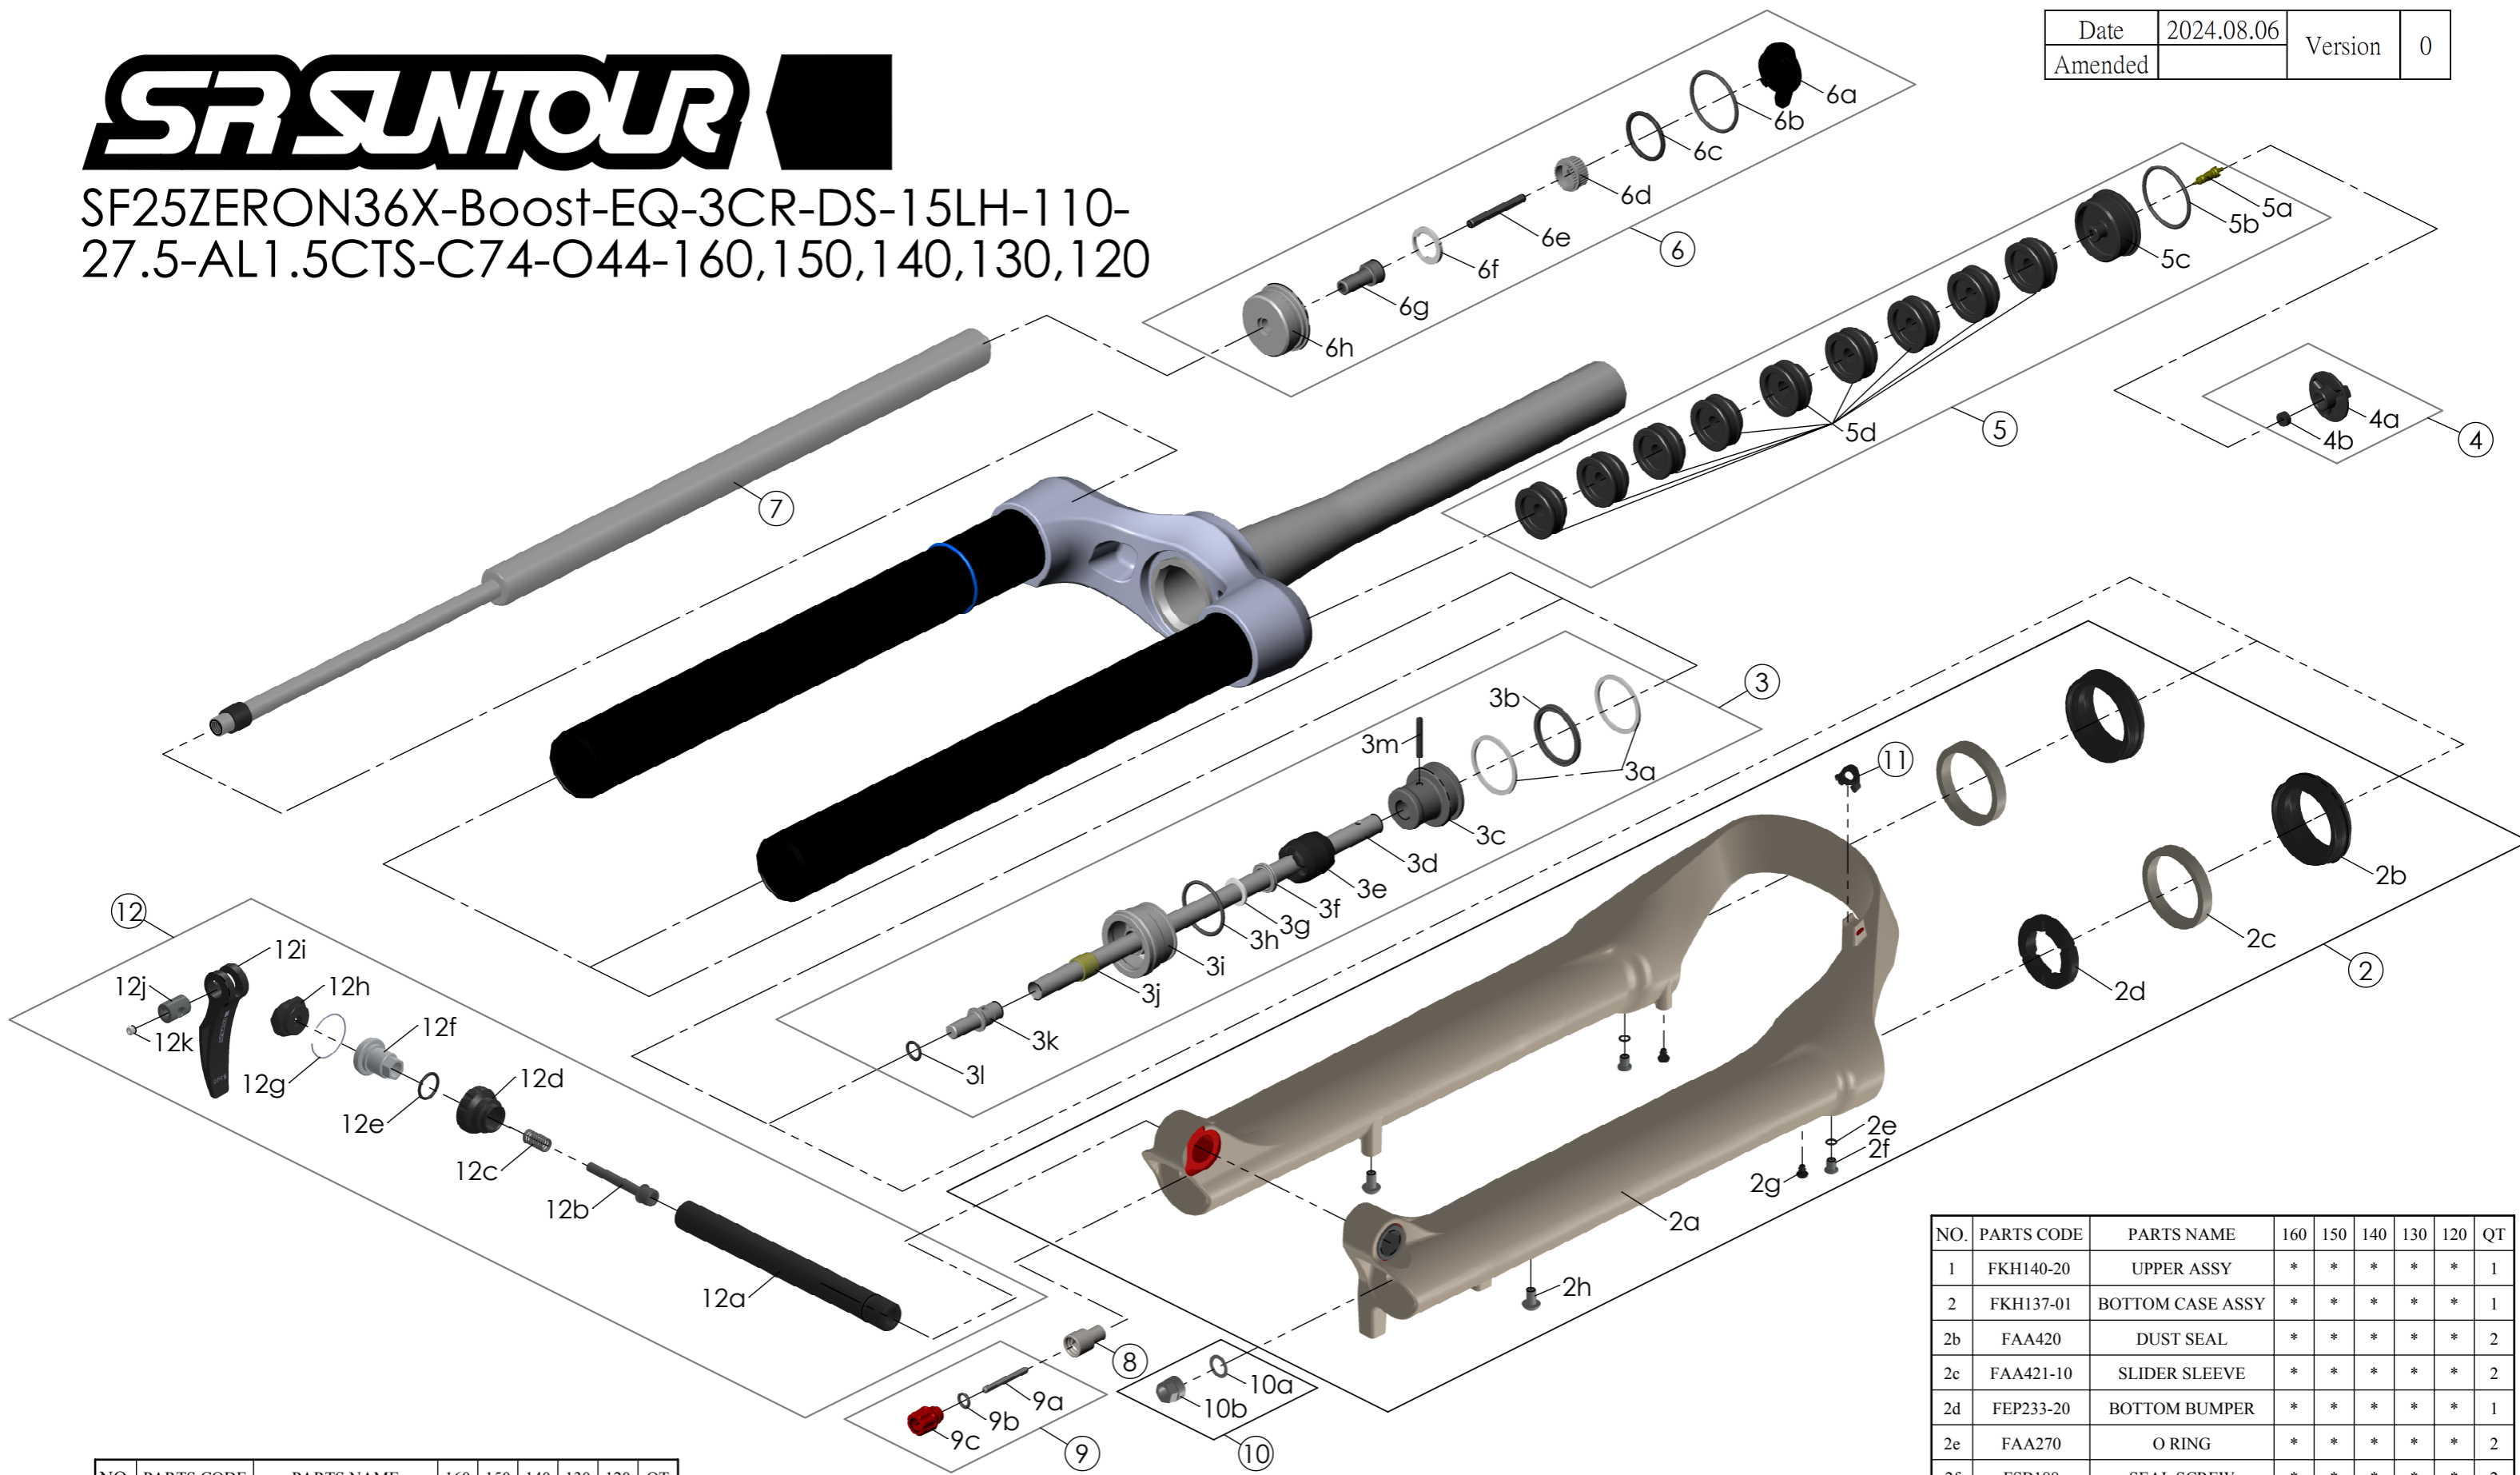

SF25ZERON36X-Boost-EQ-3CR-DS-15LH-110-27.5-AL1.5CTS-C74-O44-160,150,140,130,120

Date	2024.08.06	Version	0
Amended			

NO.	PARTS CODE	PARTS NAME	160	150	140	130	120	QT
7	FUN230-65	3CR UNIT	*	*	*	*	*	1
8	FSB058	DAMPER FIXING BOLT	*	*	*	*	*	1
9	FKA004-30	REBOUND KNOB ASSY	*	*	*	*	*	1
10	FKA063-03	FIXING NUT SET	*	*	*	*	*	1
11	FEG034	CABLE CLIP	*	*	*	*	*	1
12	FKA116-02	15LH-110 AXLE SET	*	*	*	*	*	1
13	FAA397-40	O RING	*	*	*	*	*	1

NO.	PARTS CODE	PARTS NAME	160	150	140	130	120	QT
			*					5
				*				6
5f	FEG270	VOLUME REDUCER			*			7
						*		8
							*	9
6	FKE596-00	3CR TOP CAP ASSY	*	*	*	*	*	1

NO.	PARTS CODE	PARTS NAME	160	150	140	130	120	QT
4	FKE595	VALVE CAP ASSY	*	*	*	*	*	1
	FKE594-02		*					1
	FKE594-12			*				2
5	FKE594-22	AIR CAP ASSY			*			2
	FKE594-32					*		1
	FKE594-42						*	2

NO.	PARTS CODE	PARTS NAME	160	150	140	130	120	QT
1	FKH140-20	UPPER ASSY	*	*	*	*	*	1
2	FKH137-01	BOTTOM CASE ASSY	*	*	*	*	*	1
2b	FAA420	DUST SEAL	*	*	*	*	*	2
2c	FAA421-10	SLIDER SLEEVE	*	*	*	*	*	2
2d	FEP233-20	BOTTOM BUMPER	*	*	*	*	*	1
2e	FAA270	O RING	*	*	*	*	*	2
2f	FSB188	SEAL SCREW	*	*	*	*	*	2
2g	FAA200-10	MOUNT CAP	*	*	*	*	*	2
2h	FSB203	FIXING BOLT	*	*	*	*	*	2
	FKE627-00			*				1
	FKE627-01			*				1
3	FKE627-02	AIR CYLINDER ASSY			*			1
	FKE627-03					*		1
	FKE627-04						*	1