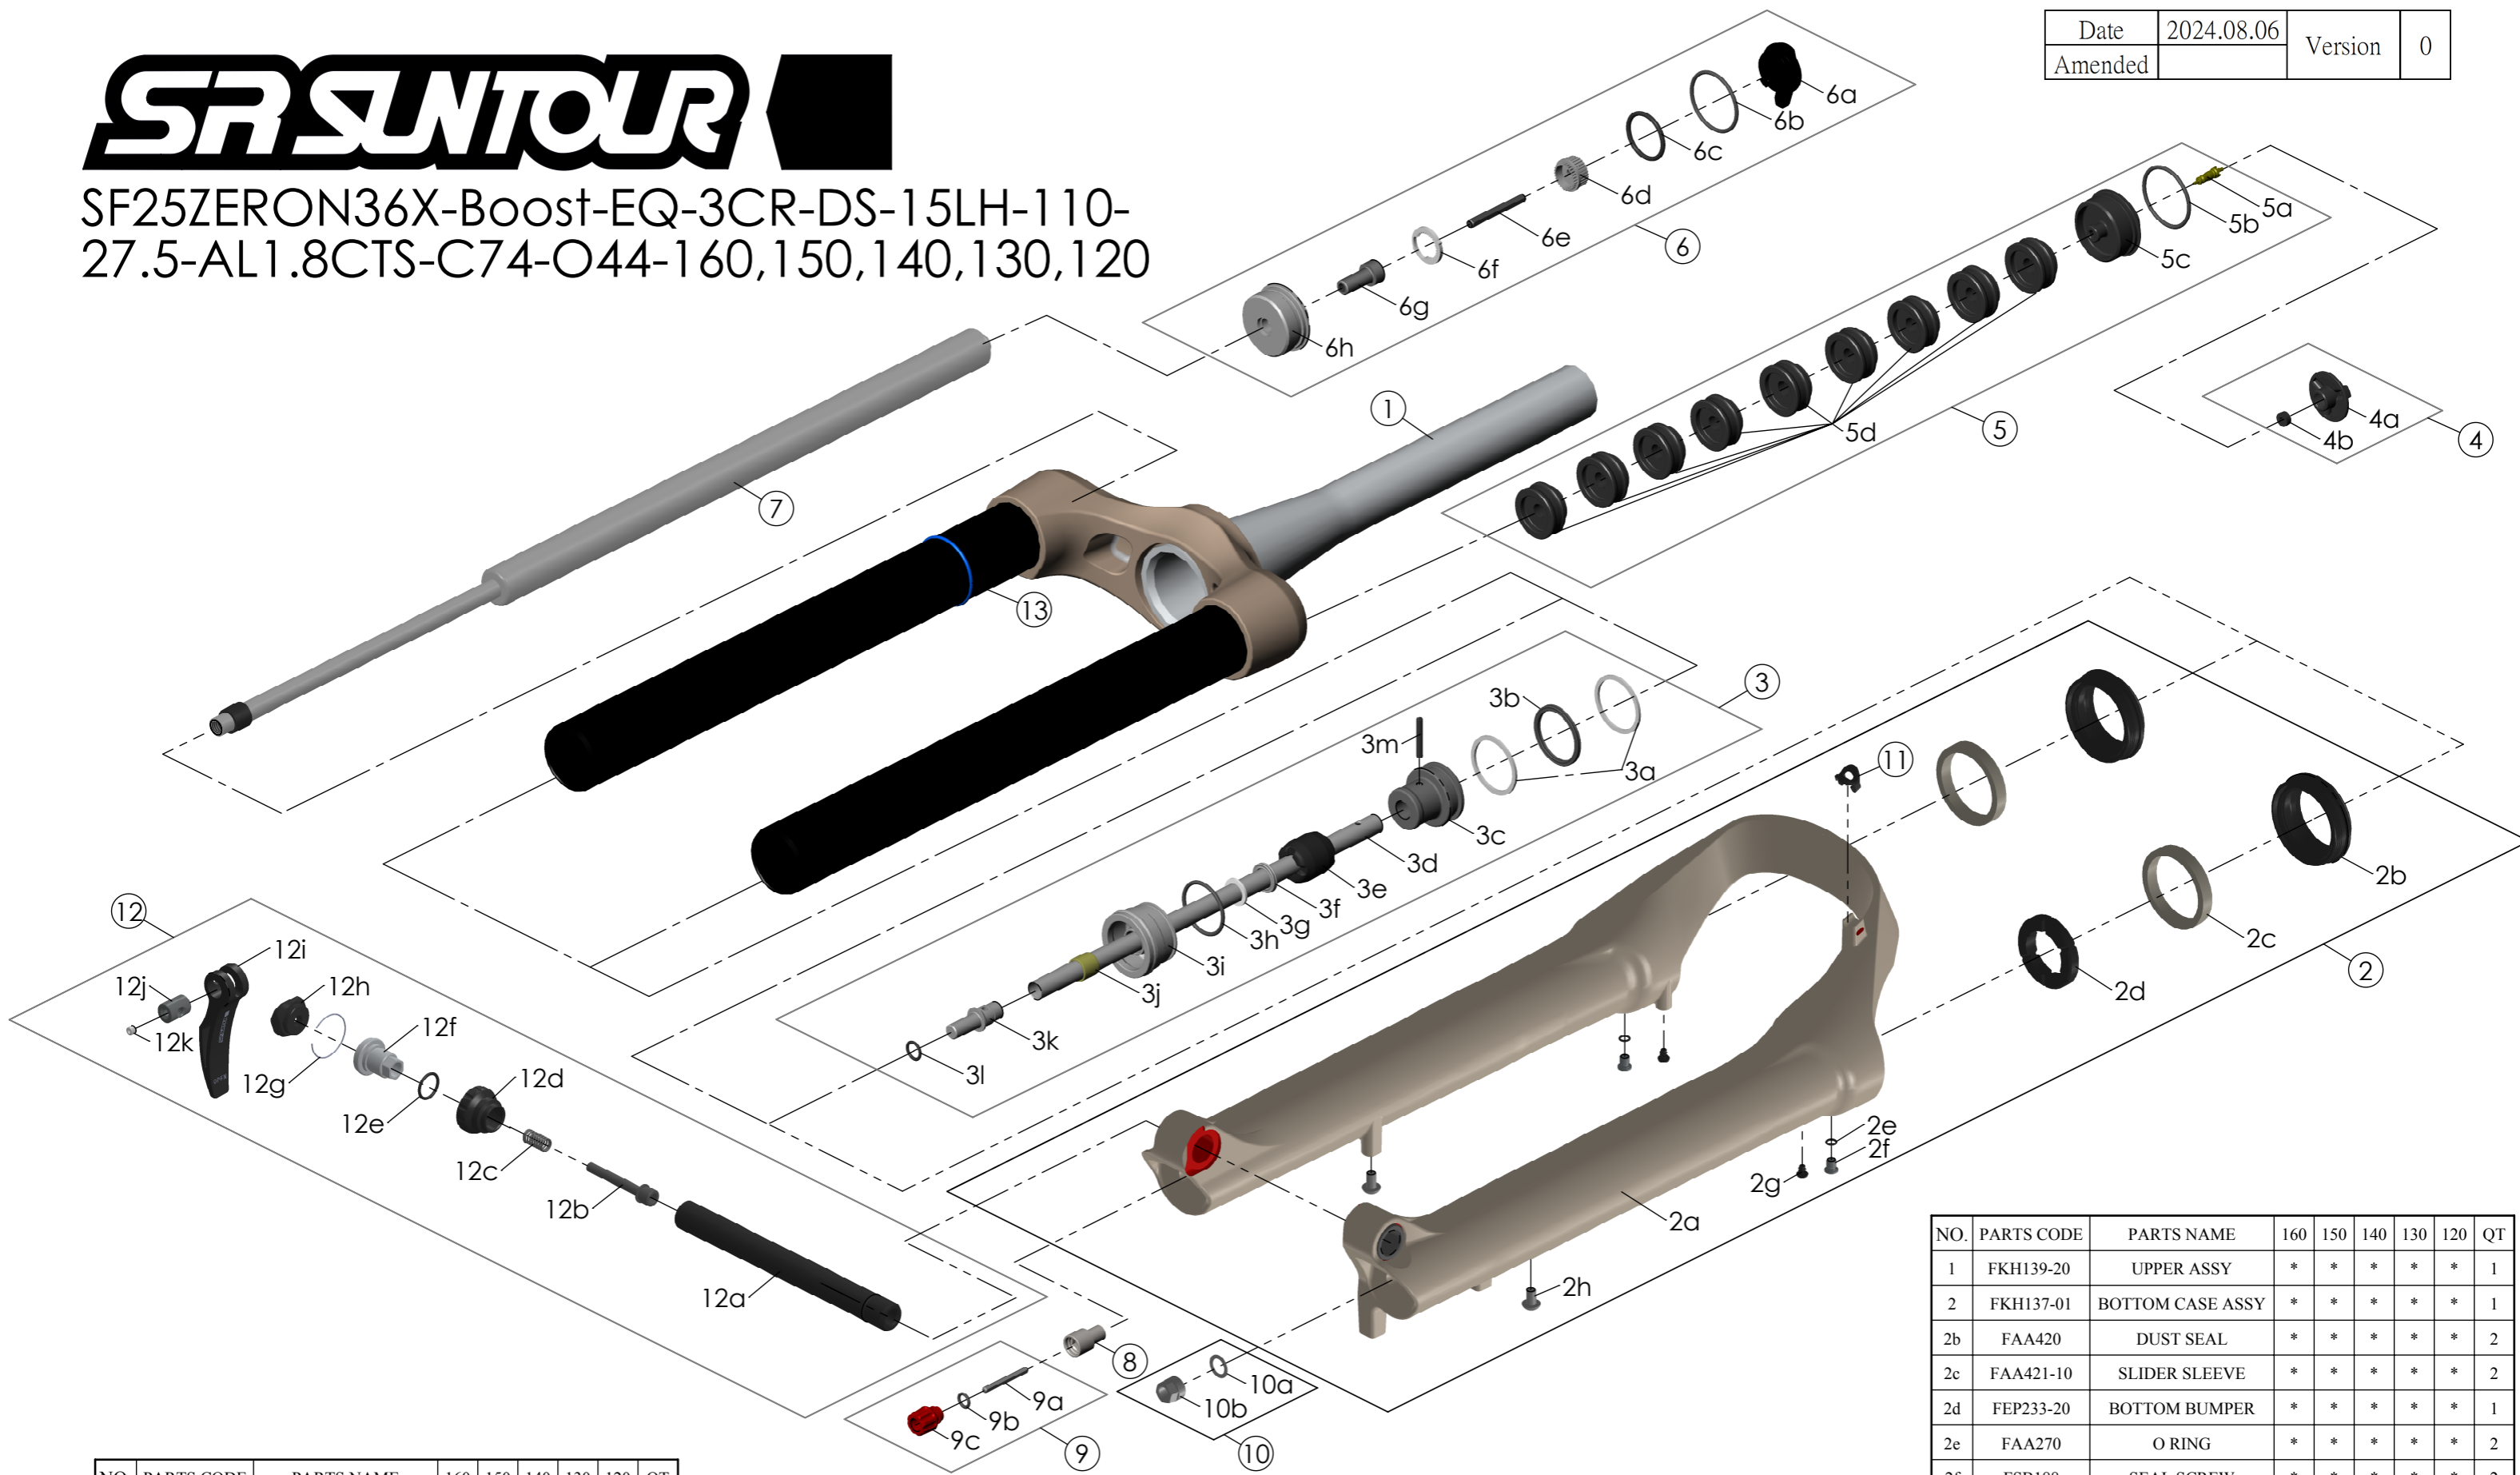

SF25ZERON36X-Boost-EQ-3CR-DS-15LH-110-27.5-AL1.8CTS-C74-O44-160,150,140,130,120

Date	2024.08.06	Version	0
Amended			

NO.	PARTS CODE	PARTS NAME	160	150	140	130	120	QT
7	FUN230-65	3CR UNIT	*	*	*	*	*	1
8	FSB058	DAMPER FIXING BOLT	*	*	*	*	*	1
9	FKA004-30	REBOUND KNOB ASSY	*	*	*	*	*	1
10	FKA063-03	FIXING NUT SET	*	*	*	*	*	1
11	FEG034	CABLE CLIP	*	*	*	*	*	1
12	FKA116-02	15LH-110 AXLE SET	*	*	*	*	*	1
13	FAA397-40	O RING	*	*	*	*	*	1

NO.	PARTS CODE	PARTS NAME	160	150	140	130	120	QT
			*					5
				*				6
5f	FEG270	VOLUME REDUCER			*			7
						*		8
							*	9
6	FKE596-00	3CR TOP CAP ASSY	*	*	*	*	*	1

NO.	PARTS CODE	PARTS NAME	160	150	140	130	120	QT
4	FKE595	VALVE CAP ASSY	*	*	*	*	*	1
	FKE594-02		*					1
	FKE594-12			*				2
5	FKE594-22	AIR CAP ASSY			*			2
	FKE594-32					*		1
	FKE594-42						*	2

NO.	PARTS CODE	PARTS NAME	160	150	140	130	120	QT
1	FKH139-20	UPPER ASSY	*	*	*	*	*	1
2	FKH137-01	BOTTOM CASE ASSY	*	*	*	*	*	1
2b	FAA420	DUST SEAL	*	*	*	*	*	2
2c	FAA421-10	SLIDER SLEEVE	*	*	*	*	*	2
2d	FEP233-20	BOTTOM BUMPER	*	*	*	*	*	1
2e	FAA270	O RING	*	*	*	*	*	2
2f	FSB188	SEAL SCREW	*	*	*	*	*	2
2g	FAA200-10	MOUNT CAP	*	*	*	*	*	2
2h	FSB203	FIXING BOLT	*	*	*	*	*	2
	FKE627-00		*					1
	FKE627-01			*				1
3	FKE627-02	AIR CYLINDER ASSY			*			1
	FKE627-03					*		1
	FKE627-04						*	1