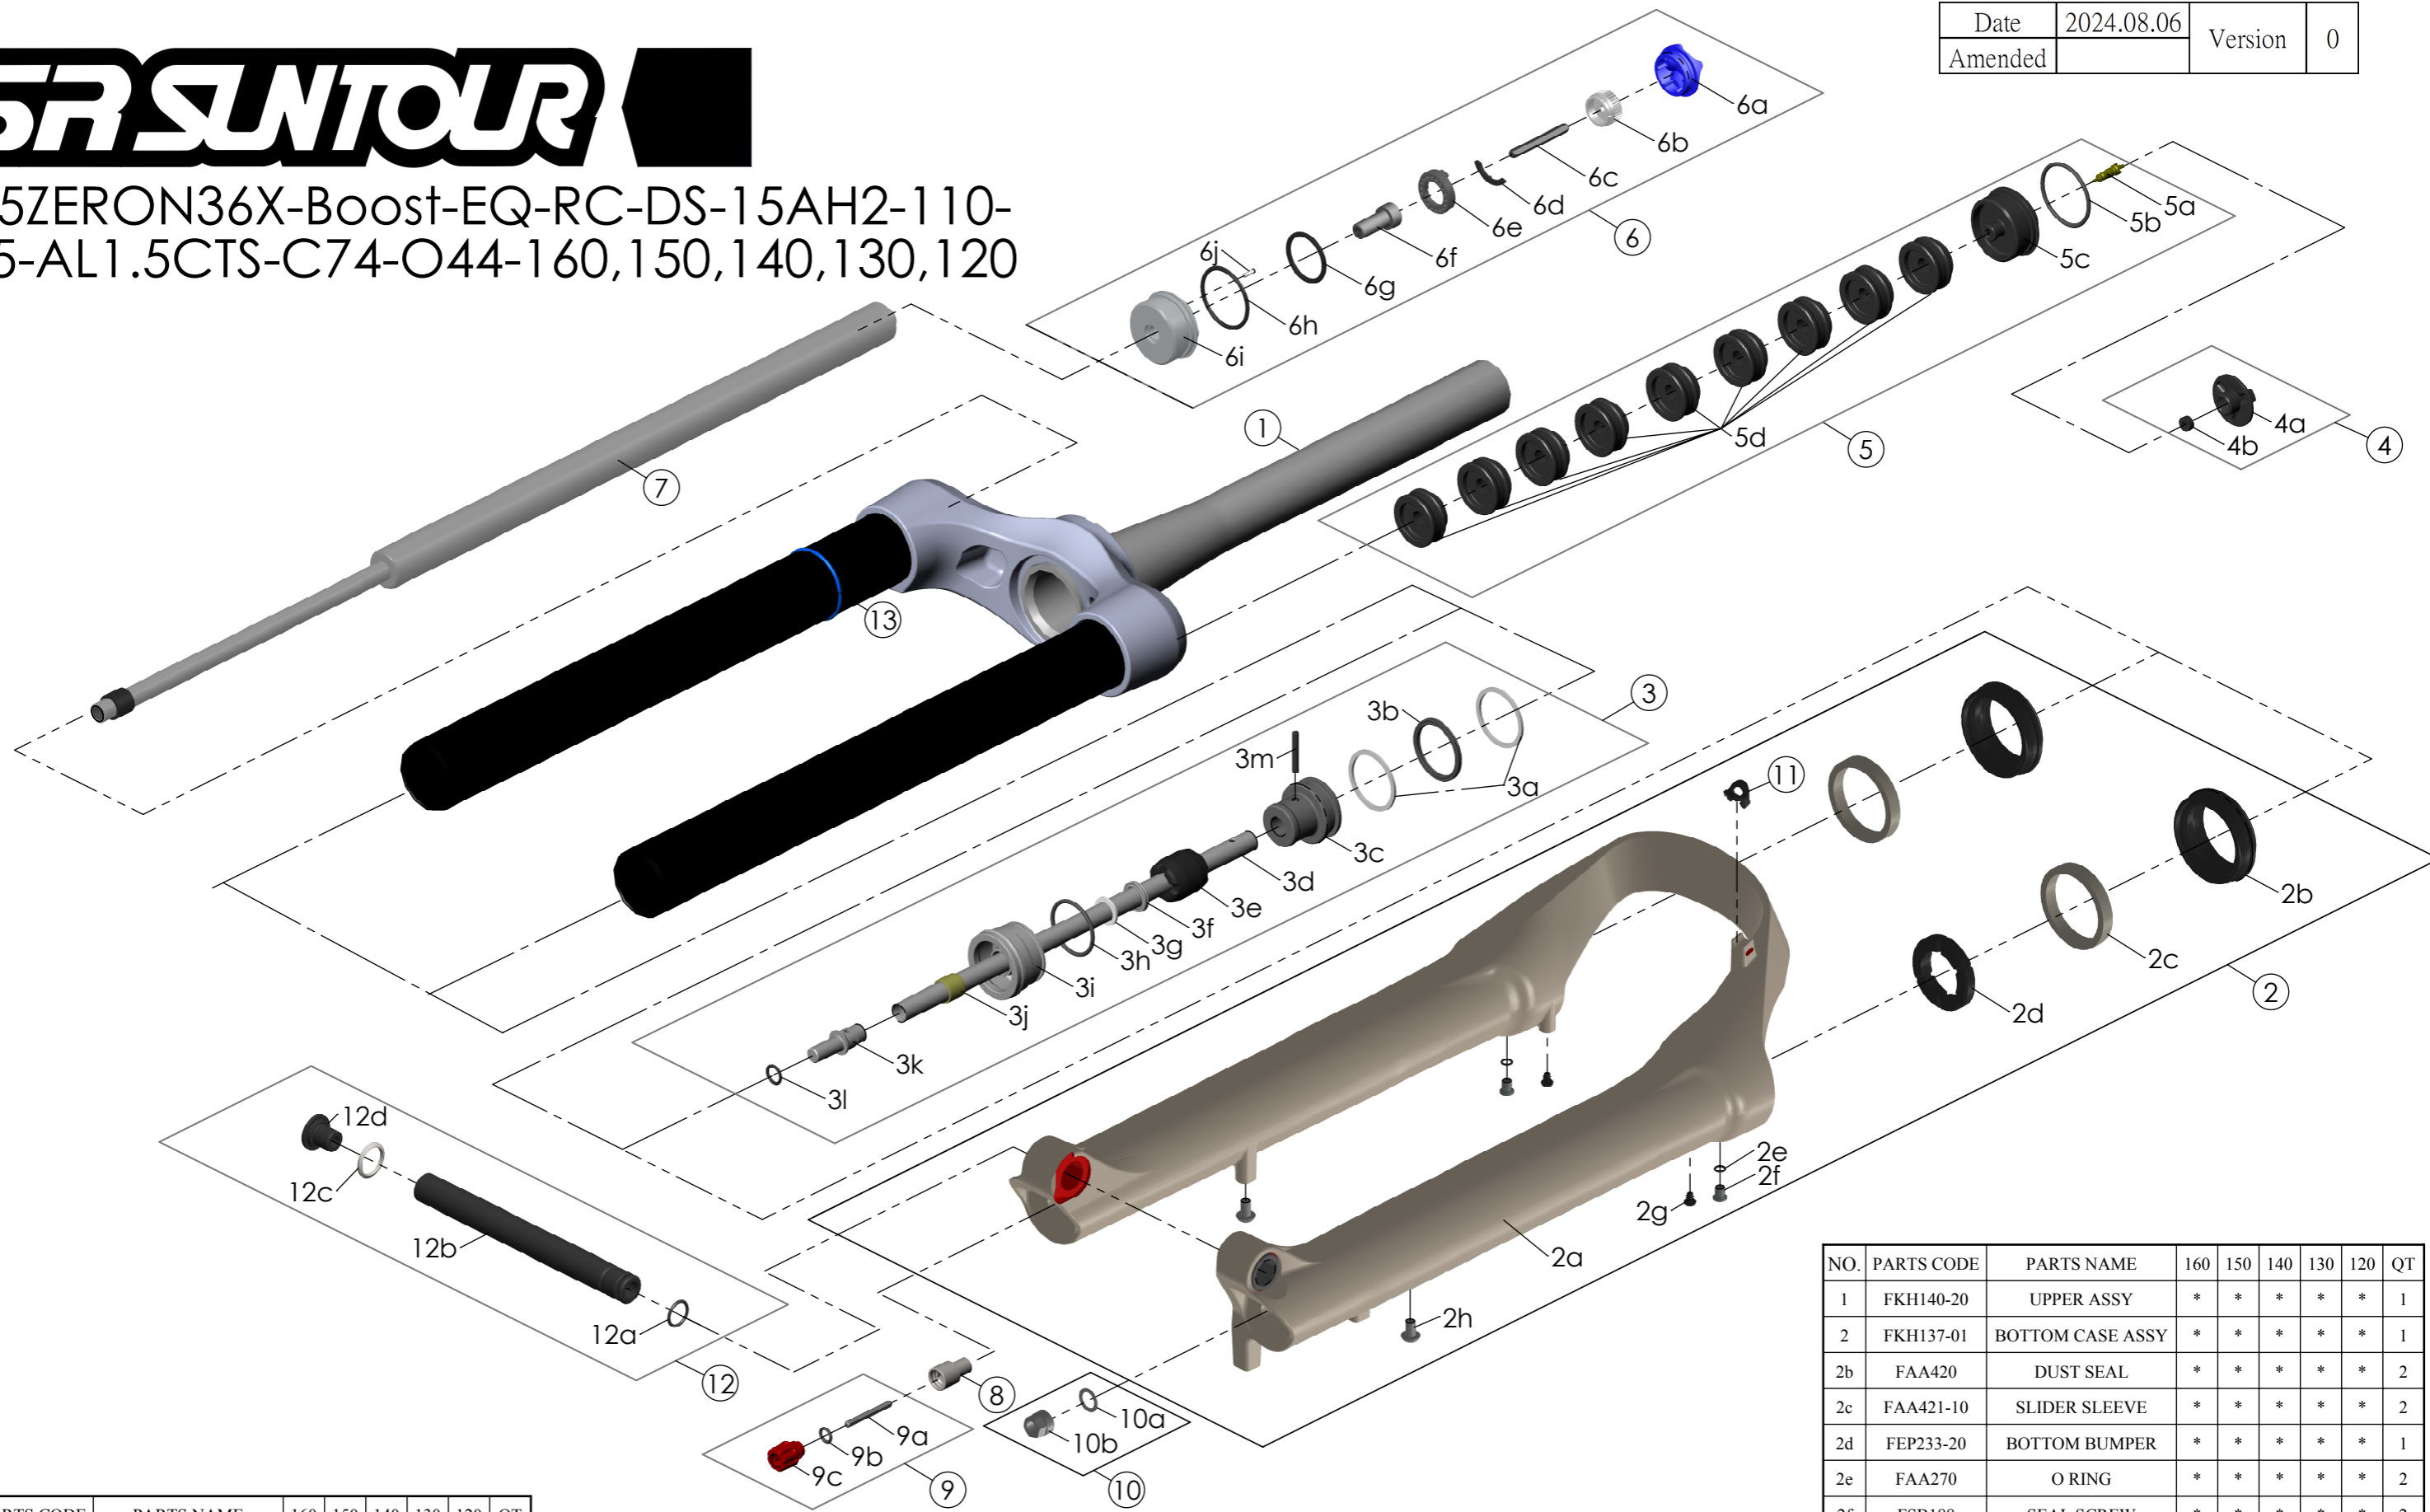

SF25ZERON36X-Boost-EQ-RC-DS-15AH2-110-27.5-AL1.5CTS-C74-O44-160,150,140,130,120

Date	2024.08.06	Version	0
Amended			

NO.	PARTS CODE	PARTS NAME	160	150	140	130	120	QT
7	FUN180-65	RC UNIT	*	*	*	*	*	1
8	FSB058	DAMPER FIXING BOLT	*	*	*	*	*	1
9	FKA004-30	REBOUND KNOB ASSY	*	*	*	*	*	1
10	FKA063-03	FIXING NUT SET	*	*	*	*	*	1
11	FEG034	CABLE CLIP	*	*	*	*	*	1
12	FKA117-00	15AH2-110 AXLE SET	*	*	*	*	*	1
13	FAA397-40	O RING	*	*	*	*	*	1

NO.	PARTS CODE	PARTS NAME	160	150	140	130	120	QT
			*					5
				*				6
5f	FEG270	VOLUME REDUCER			*			7
						*		8
							*	9
6	FKE576-02	RC KNOB ASSY	*	*	*	*	*	1

NO.	PARTS CODE	PARTS NAME	160	150	140	130	120	QT
4	FKE595	VALVE CAP ASSY	*	*	*	*	*	1
	FKE594-02		*					1
	FKE594-12			*				2
5	FKE594-22	AIR CAP ASSY			*			2
	FKE594-32					*		1
	FKE594-42						*	2

NO.	PARTS CODE	PARTS NAME	160	150	140	130	120	QT
1	FKH140-20	UPPER ASSY	*	*	*	*	*	1
2	FKH137-01	BOTTOM CASE ASSY	*	*	*	*	*	1
2b	FAA420	DUST SEAL	*	*	*	*	*	2
2c	FAA421-10	SLIDER SLEEVE	*	*	*	*	*	2
2d	FEP233-20	BOTTOM BUMPER	*	*	*	*	*	1
2e	FAA270	O RING	*	*	*	*	*	2
2f	FSB188	SEAL SCREW	*	*	*	*	*	2
2g	FAA200-10	MOUNT CAP	*	*	*	*	*	2
2h	FSB203	FIXING BOLT	*	*	*	*	*	2
	FKE627-00			*				1
	FKE627-01			*				1
3	FKE627-02	AIR CYLINDER ASSY			*			1
	FKE627-03					*		1
	FKE627-04						*	1