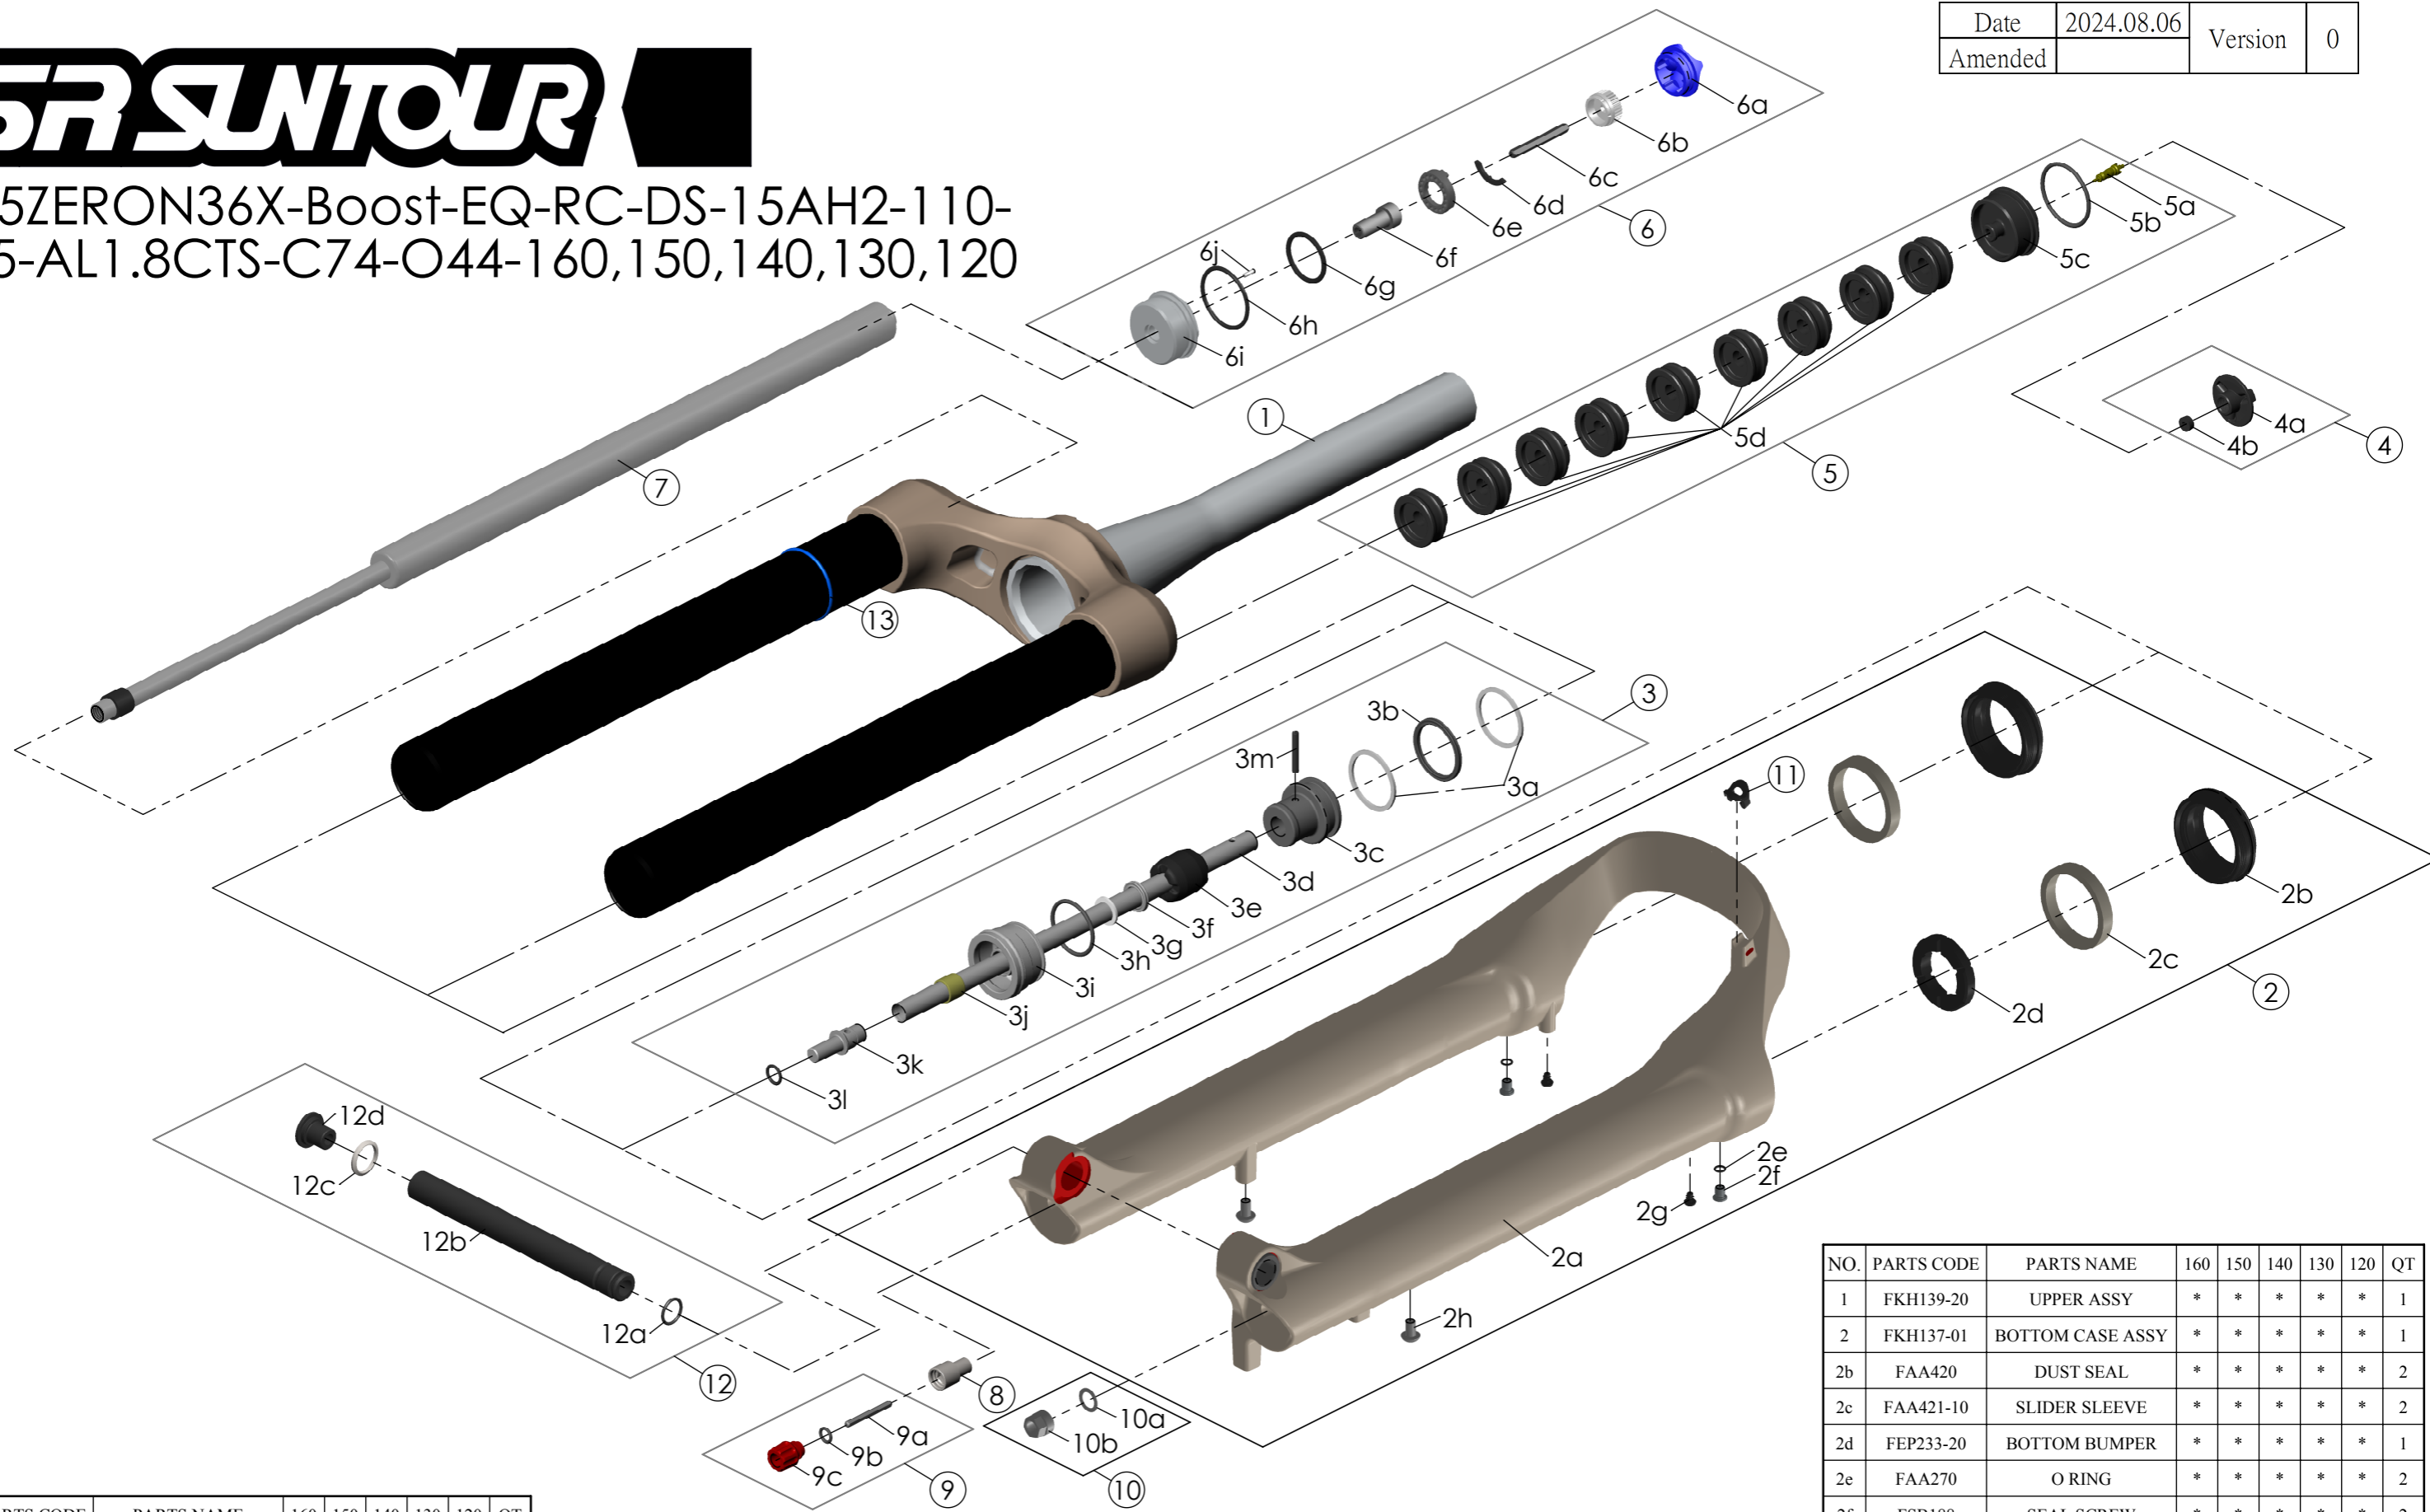

SF25ZERON36X-Boost-EQ-RC-DS-15AH2-110-27.5-AL1.8CTS-C74-O44-160,150,140,130,120

Date	2024.08.06	Version	0
Amended			

NO.	PARTS CODE	PARTS NAME	160	150	140	130	120	QT
7	FUN180-65	RC UNIT	*	*	*	*	*	1
8	FSB058	DAMPER FIXING BOLT	*	*	*	*	*	1
9	FKA004-30	REBOUND KNOB ASSY	*	*	*	*	*	1
10	FKA063-03	FIXING NUT SET	*	*	*	*	*	1
11	FEG034	CABLE CLIP	*	*	*	*	*	1
12	FKA117-00	15AH2-110 AXLE SET	*	*	*	*	*	1
13	FAA397-40	O RING	*	*	*	*	*	1

NO.	PARTS CODE	PARTS NAME	160	150	140	130	120	QT
			*					5
				*				6
5f	FEG270	VOLUME REDUCER			*			7
						*		8
							*	9
6	FKE576-02	RC KNOB ASSY	*	*	*	*	*	1

NO.	PARTS CODE	PARTS NAME	160	150	140	130	120	QT
4	FKE595	VALVE CAP ASSY	*	*	*	*	*	1
	FKE594-02		*					1
	FKE594-12			*				2
5	FKE594-22	AIR CAP ASSY			*			2
	FKE594-32					*		1
	FKE594-42						*	2

NO.	PARTS CODE	PARTS NAME	160	150	140	130	120	QT
1	FKH139-20	UPPER ASSY	*	*	*	*	*	1
2	FKH137-01	BOTTOM CASE ASSY	*	*	*	*	*	1
2b	FAA420	DUST SEAL	*	*	*	*	*	2
2c	FAA421-10	SLIDER SLEEVE	*	*	*	*	*	2
2d	FEP233-20	BOTTOM BUMPER	*	*	*	*	*	1
2e	FAA270	O RING	*	*	*	*	*	2
2f	FSB188	SEAL SCREW	*	*	*	*	*	2
2g	FAA200-10	MOUNT CAP	*	*	*	*	*	2
2h	FSB203	FIXING BOLT	*	*	*	*	*	2
	FKE627-00		*					1
	FKE627-01			*				1
3	FKE627-02	AIR CYLINDER ASSY			*			1
	FKE627-03					*		1
	FKE627-04						*	1