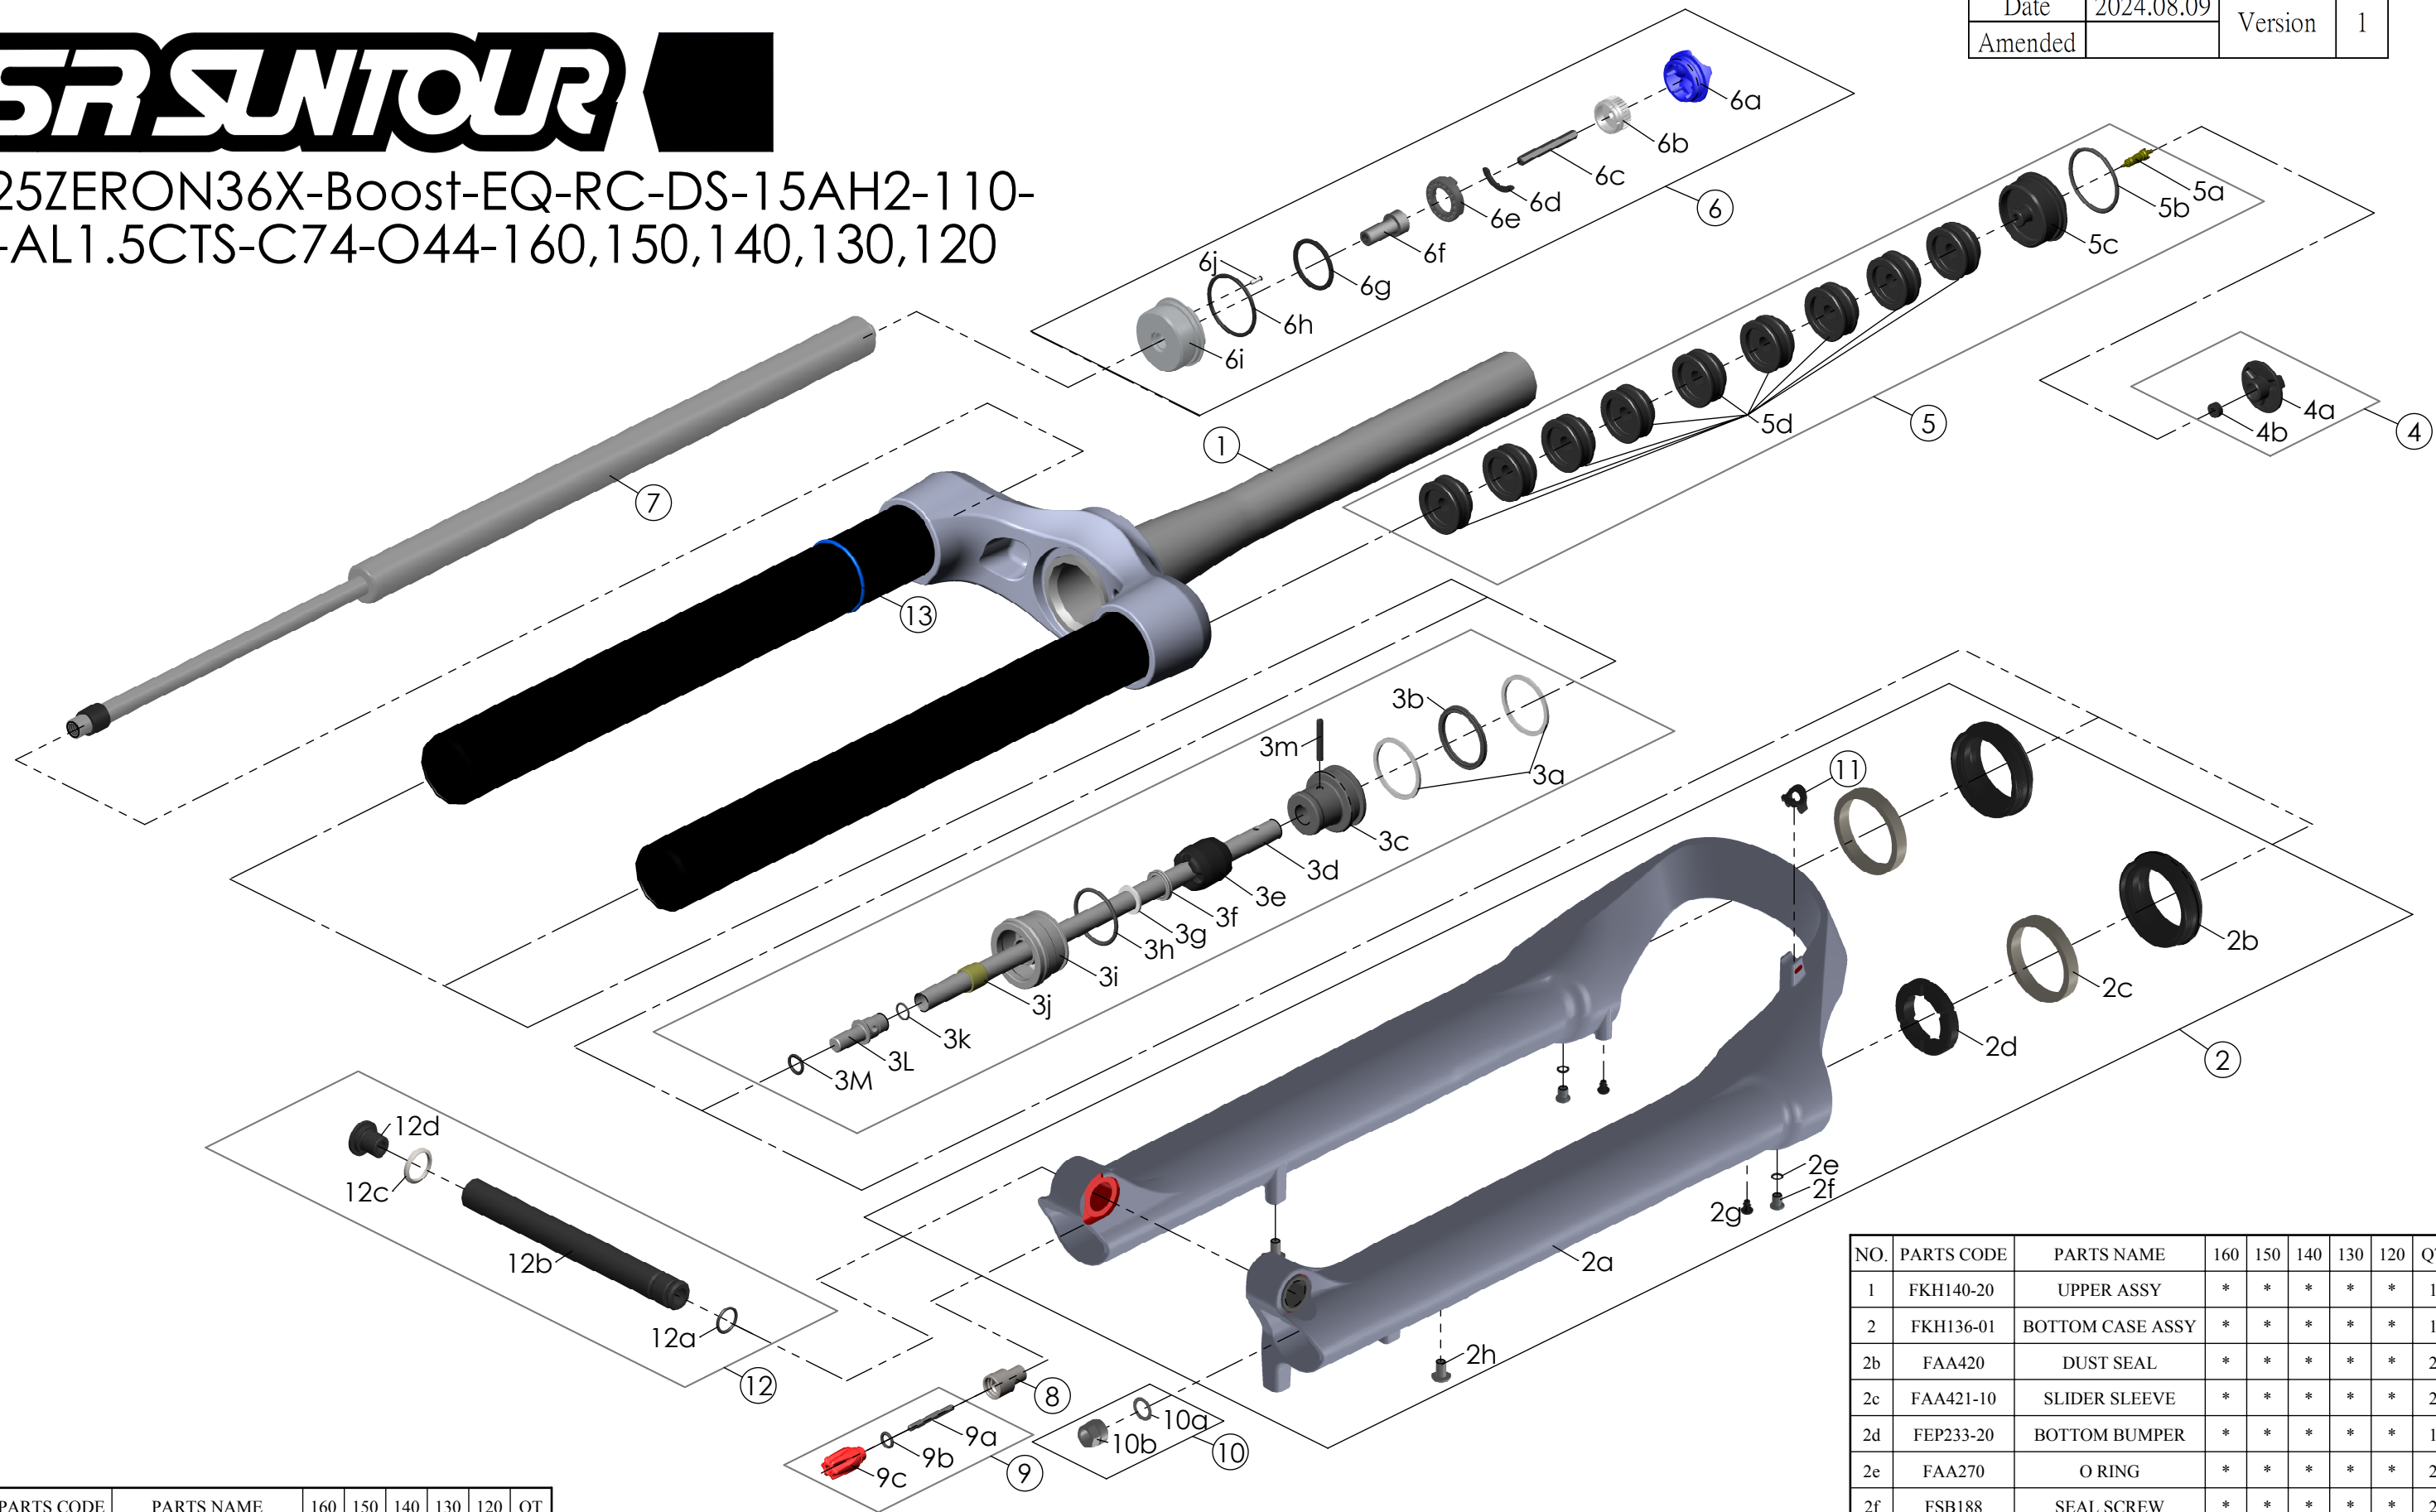

SF25ZERON36X-Boost-EQ-RC-DS-15AH2-110-29-AL1.5CTS-C74-O44-160,150,140,130,120

Date	2024.08.09	Version	1
Amended			

NO.	PARTS CODE	PARTS NAME	160	150	140	130	120	QT
7	FUN180-65	RC UNIT	*	*	*	*	*	1
8	FSB058	DAMPER FIXING BOLT	*	*	*	*	*	1
9	FKA004-22	DAMPER KNOB ASSY	*	*	*	*	*	1
10	FKA063-03	FIXING NUT SET	*	*	*	*	*	1
11	FEG034	CABLE CLIP	*	*	*	*	*	1
12	FKA117-00	15AH2-110 AXLE SET	*	*	*	*	*	1
13	FAA397-40	O RING	*	*	*	*	*	1

NO.	PARTS CODE	PARTS NAME	160	150	140	130	120	QT
			*					5
				*				6
5f	FEG270	VOLUME REDUCER			*			7
						*		8
							*	9
6	FKE576-02	RC KNOB ASSY	*	*	*	*	*	1

NO.	PARTS CODE	PARTS NAME	160	150	140	130	120	QT
4	FKE595	VALVE CAP ASSY	*	*	*	*	*	1
	FKE594-02		*					1
	FKE594-12			*				2
5	FKE594-22	AIR CAP ASSY			*			2
	FKE594-32					*		1
	FKE594-42						*	2

NO.	PARTS CODE	PARTS NAME	160	150	140	130	120	QT
1	FKH140-20	UPPER ASSY	*	*	*	*	*	1
2	FKH136-01	BOTTOM CASE ASSY	*	*	*	*	*	1
2b	FAA420	DUST SEAL	*	*	*	*	*	2
2c	FAA421-10	SLIDER SLEEVE	*	*	*	*	*	2
2d	FEP233-20	BOTTOM BUMPER	*	*	*	*	*	1
2e	FAA270	O RING	*	*	*	*	*	2
2f	FSB188	SEAL SCREW	*	*	*	*	*	2
2g	FAA200-10	MOUNT CAP	*	*	*	*	*	2
2h	FSB203	FIXING BOLT	*	*	*	*	*	2
	FKE627-00		*					1
	FKE627-01			*				1
3	FKE627-02	AIR CYLINDER ASSY			*			1
	FKE627-03					*		1
	FKE627-04						*	1