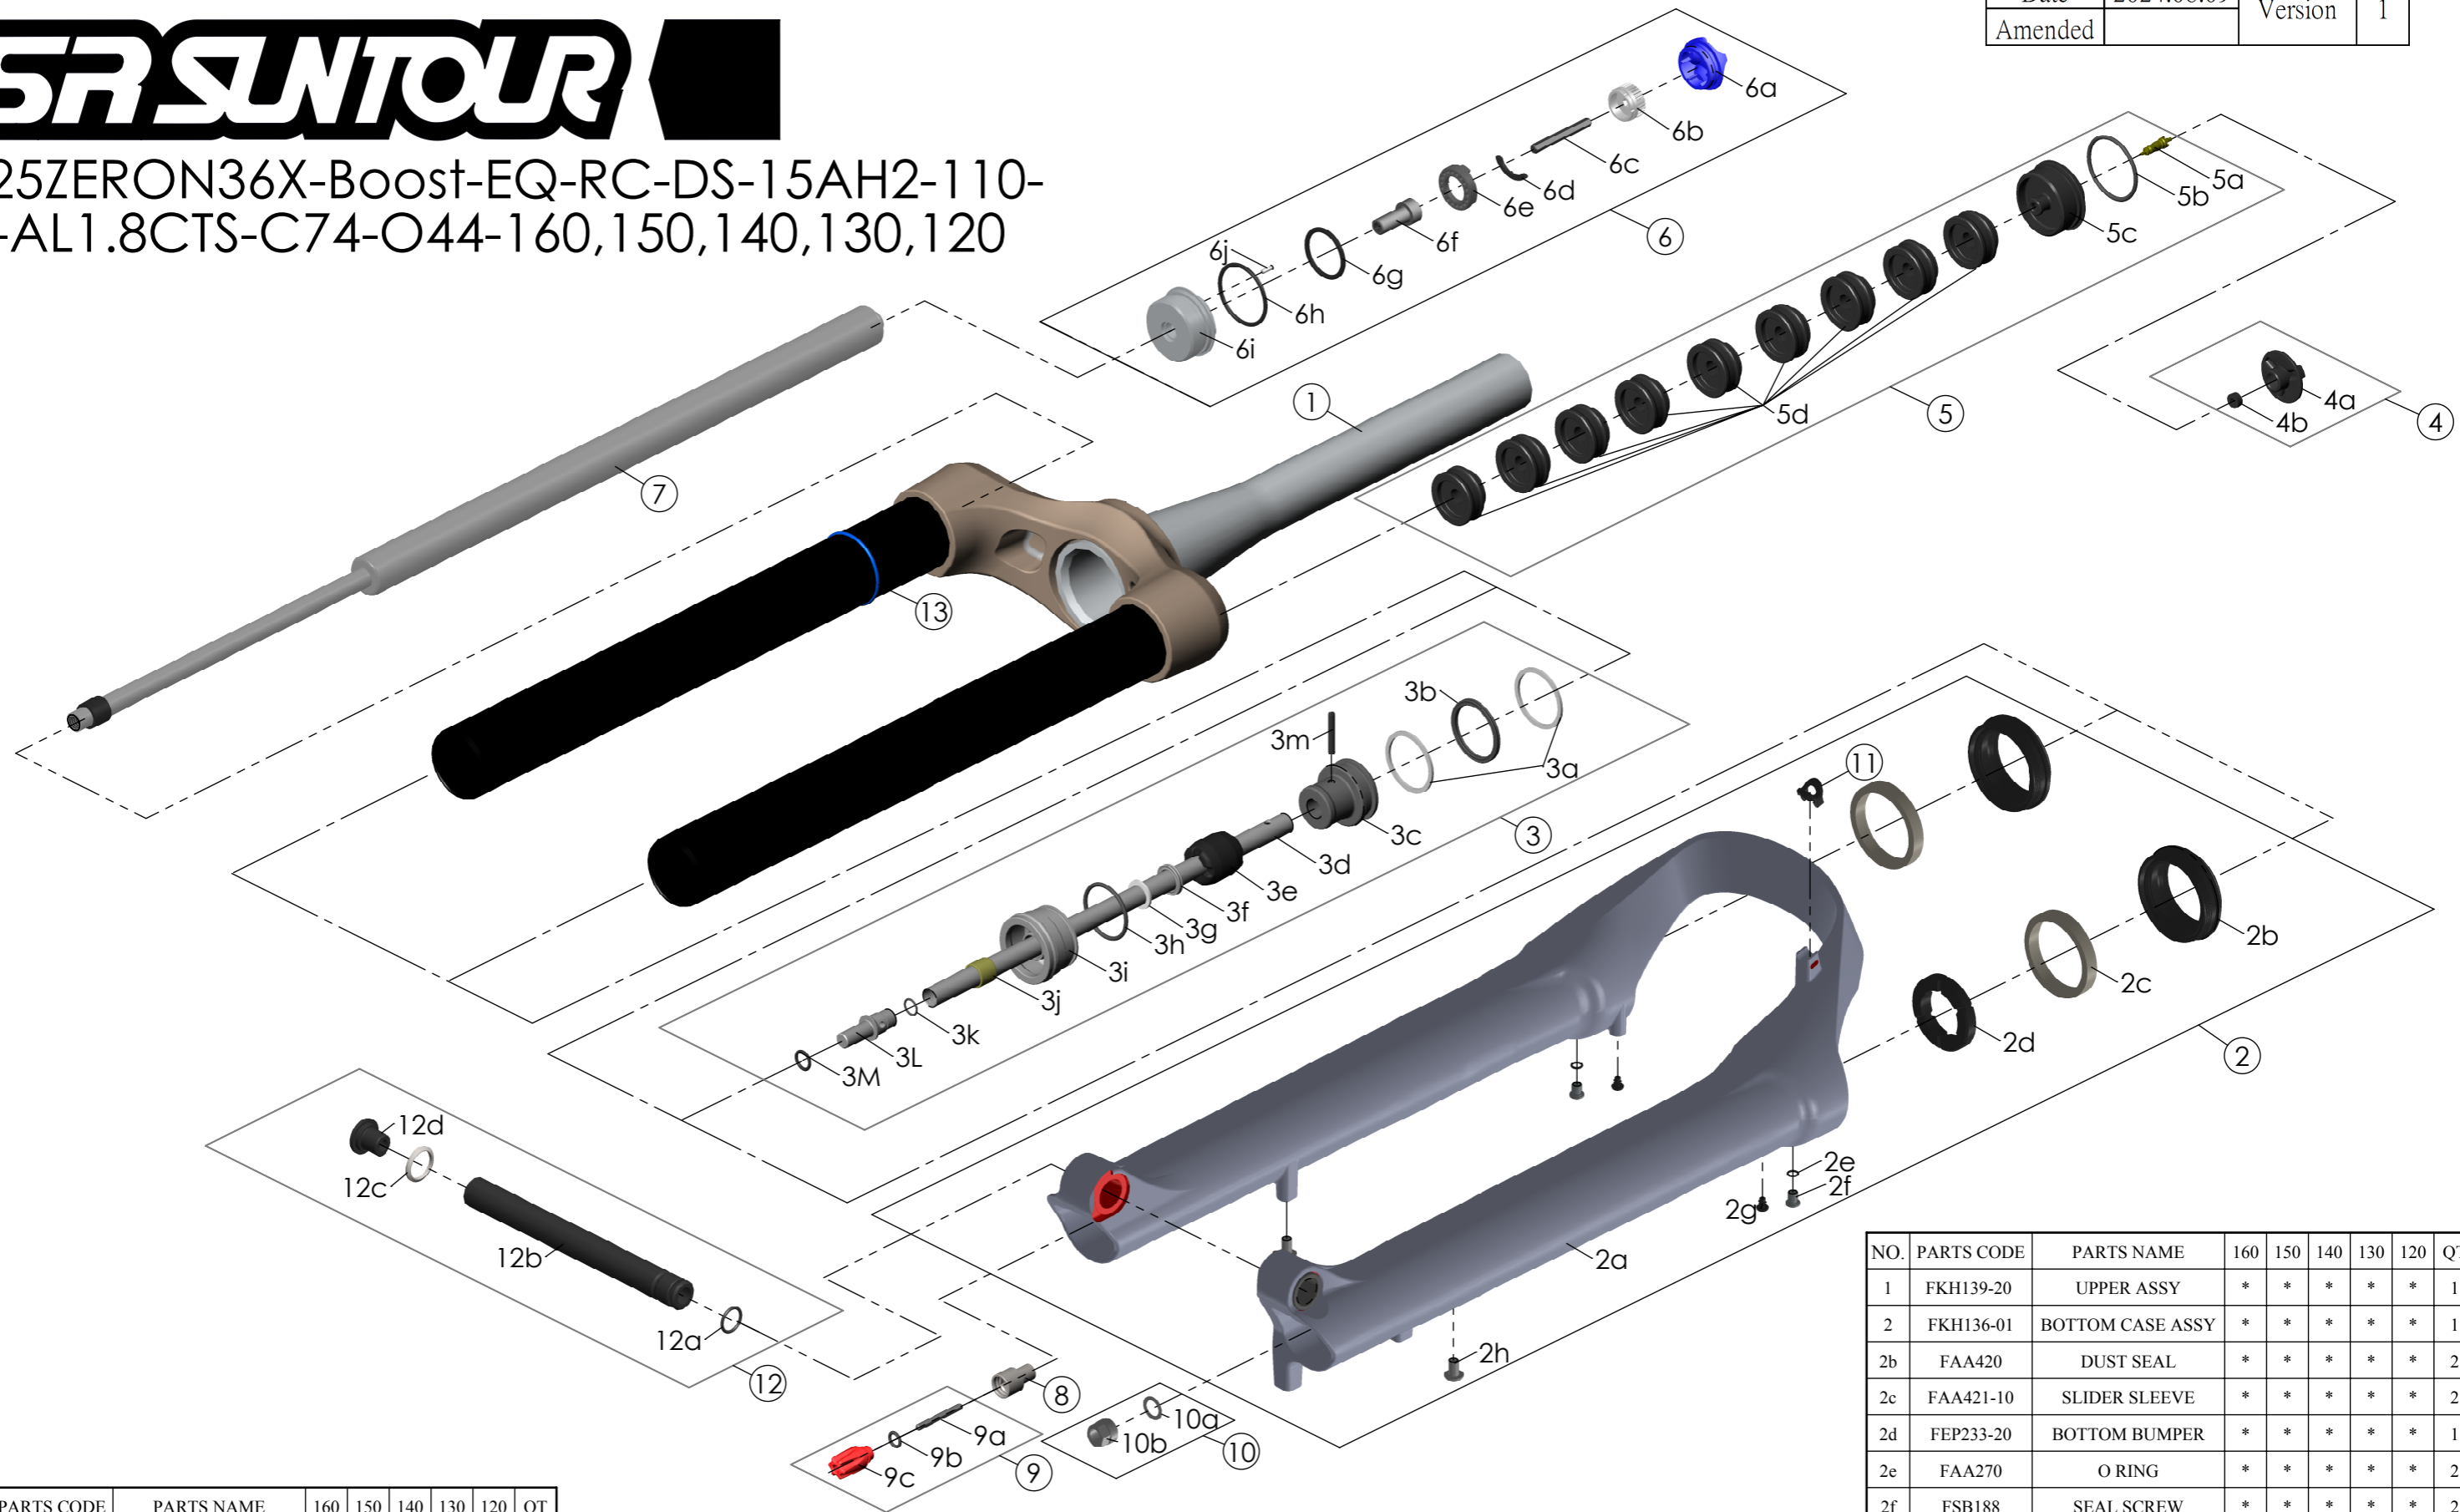

SF25ZERON36X-Boost-EQ-RC-DS-15AH2-110-29-AL1.8CTS-C74-O44-160,150,140,130,120

Date	2024.08.09	Version	1
Amended			

NO.	PARTS CODE	PARTS NAME	160	150	140	130	120	QT
7	FUN180-65	RC UNIT	*	*	*	*	*	1
8	FSB058	DAMPER FIXING BOLT	*	*	*	*	*	1
9	FKA004-22	DAMPER KNOB ASSY	*	*	*	*	*	1
10	FKA063-03	FIXING NUT SET	*	*	*	*	*	1
11	FEG034	CABLE CLIP	*	*	*	*	*	1
12	FKA117-00	15AH2-110 AXLE SET	*	*	*	*	*	1
13	FAA397-40	O RING	*	*	*	*	*	1

NO.	PARTS CODE	PARTS NAME	160	150	140	130	120	QT
			*					5
				*				6
5f	FEG270	VOLUME REDUCER			*			7
						*		8
							*	9
6	FKE576-02	RC KNOB ASSY	*	*	*	*	*	1

NO.	PARTS CODE	PARTS NAME	160	150	140	130	120	QT
4	FKE595	VALVE CAP ASSY	*	*	*	*	*	1
	FKE594-02		*					1
	FKE594-12			*				2
5	FKE594-22	AIR CAP ASSY			*			2
	FKE594-32					*		1
	FKE594-42						*	2

NO.	PARTS CODE	PARTS NAME	160	150	140	130	120	QT
1	FKH139-20	UPPER ASSY	*	*	*	*	*	1
2	FKH136-01	BOTTOM CASE ASSY	*	*	*	*	*	1
2b	FAA420	DUST SEAL	*	*	*	*	*	2
2c	FAA421-10	SLIDER SLEEVE	*	*	*	*	*	2
2d	FEP233-20	BOTTOM BUMPER	*	*	*	*	*	1
2e	FAA270	O RING	*	*	*	*	*	2
2f	FSB188	SEAL SCREW	*	*	*	*	*	2
2g	FAA200-10	MOUNT CAP	*	*	*	*	*	2
2h	FSB203	FIXING BOLT	*	*	*	*	*	2
	FKE627-00		*					1
	FKE627-01			*				1
3	FKE627-02	AIR CYLINDER ASSY			*			1
	FKE627-03					*		1
	FKE627-04						*	1