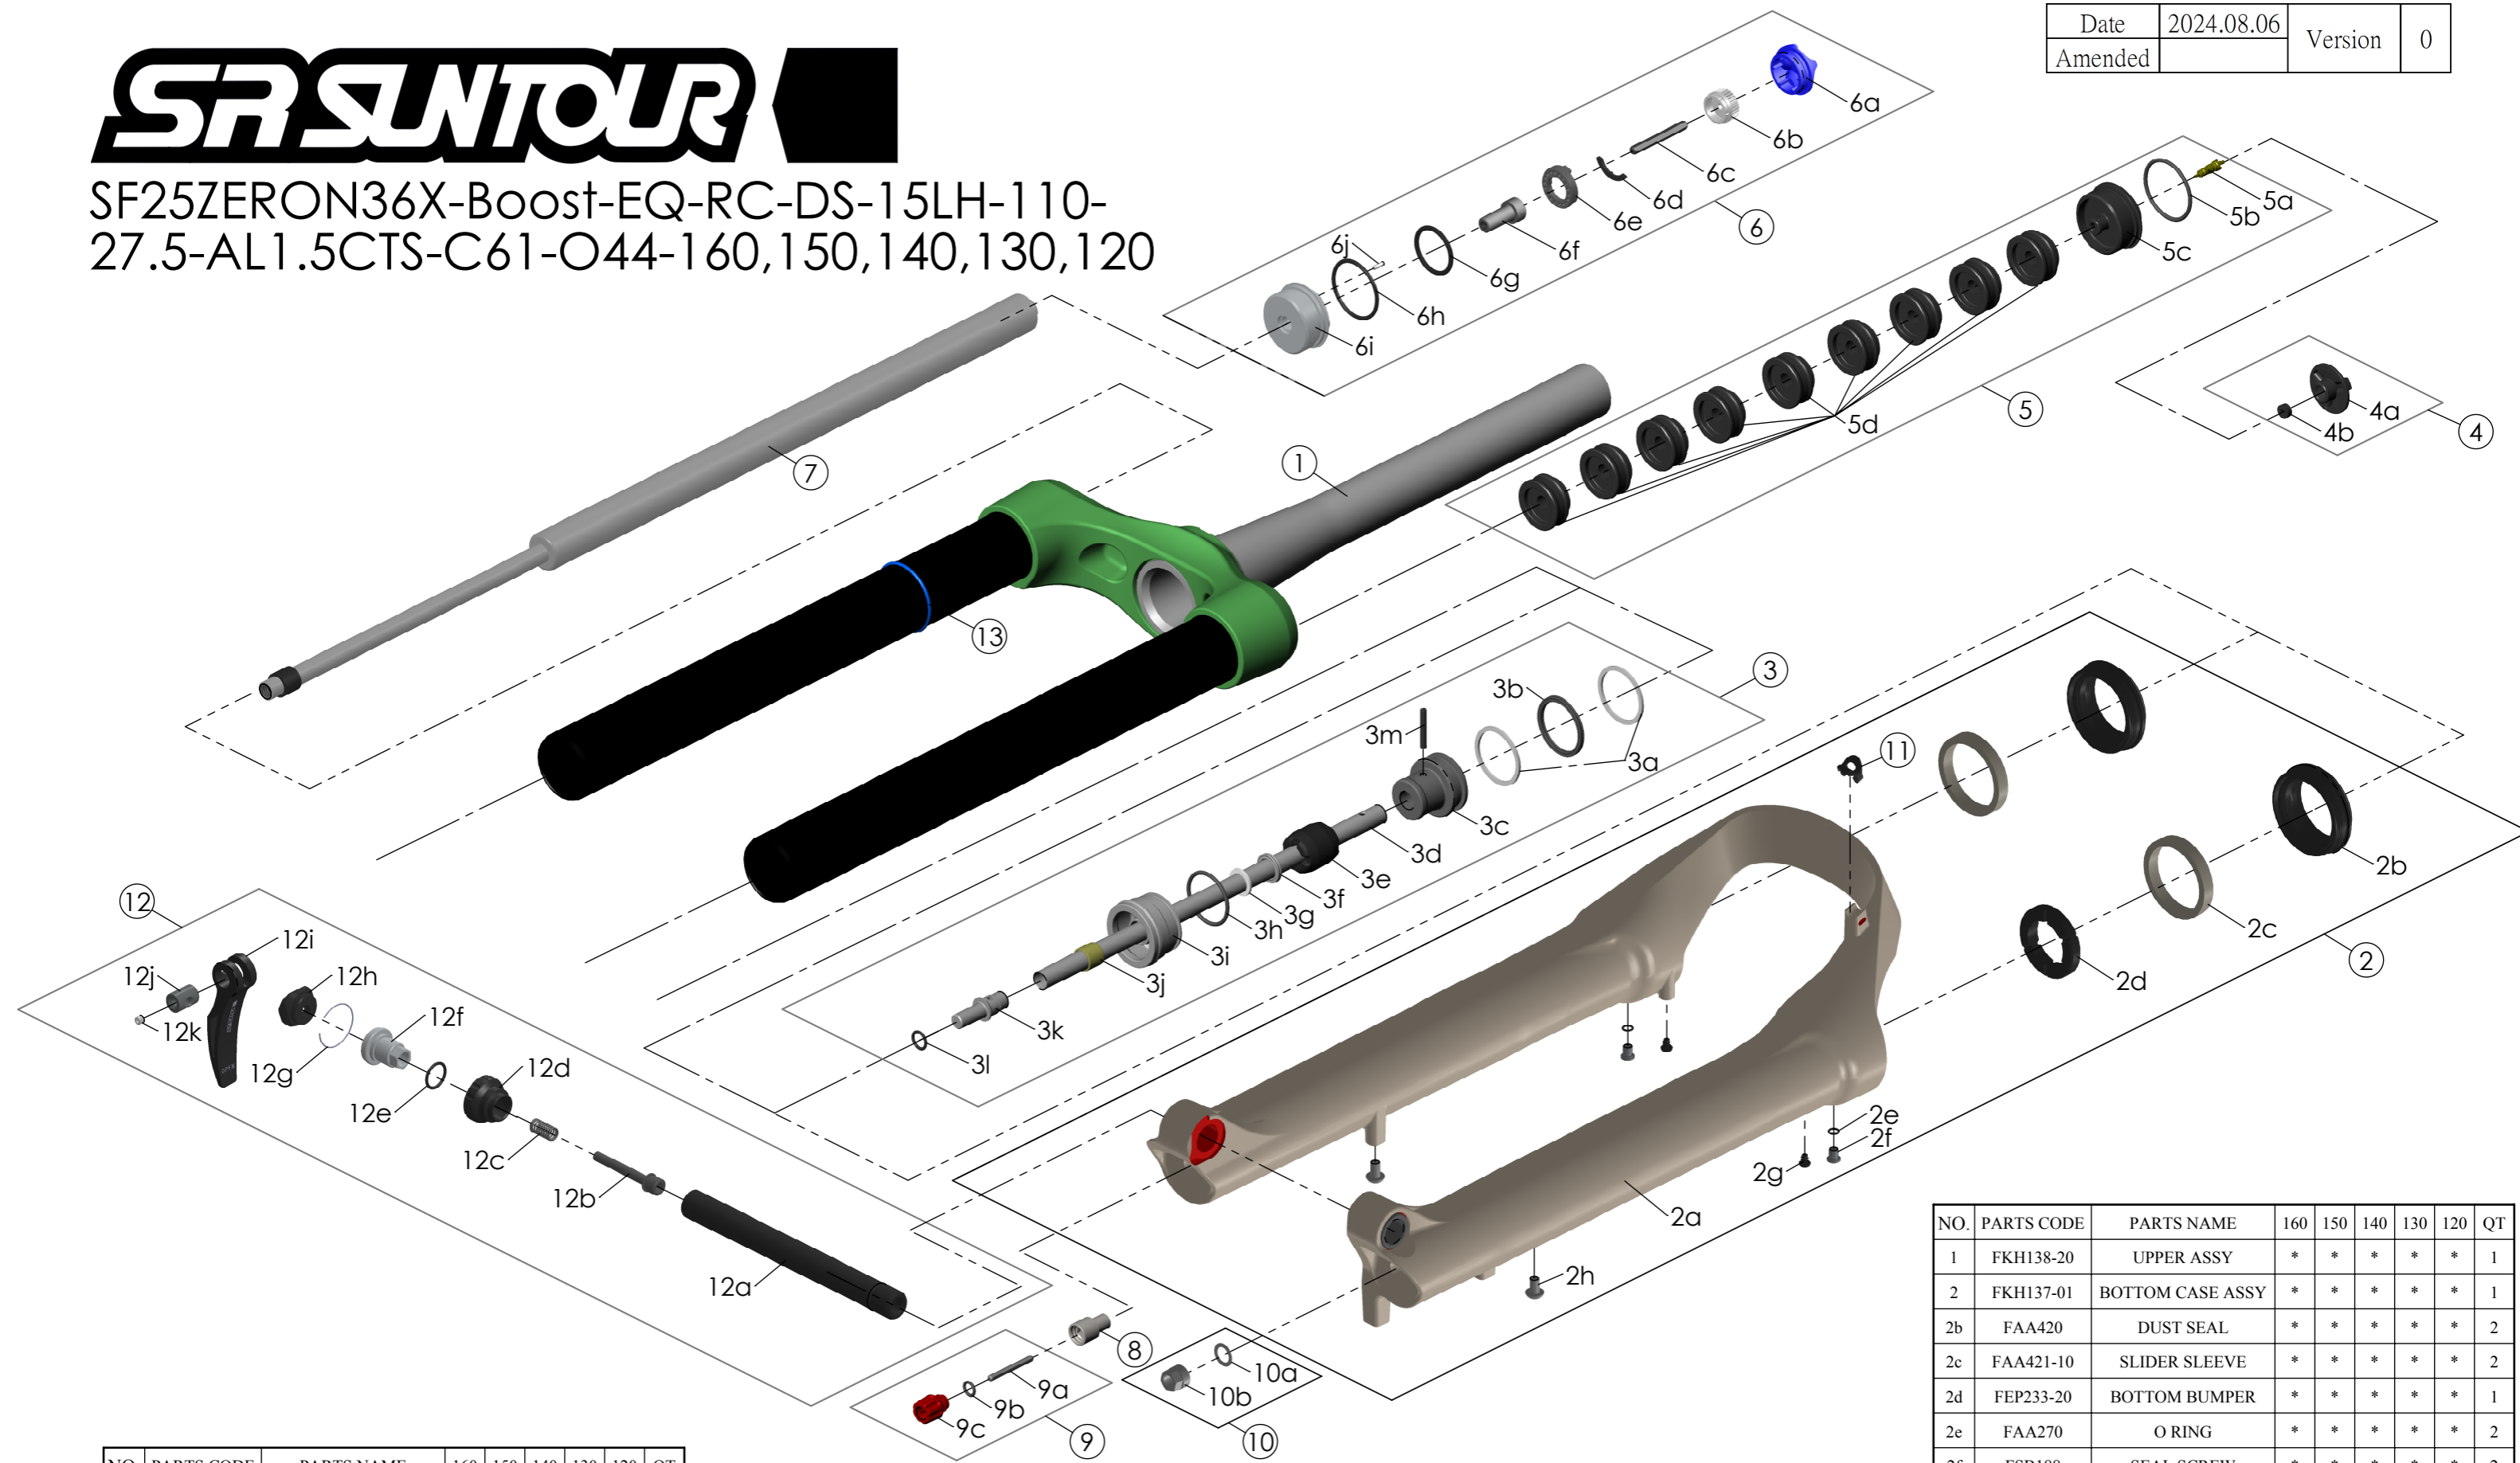

SF25ZERON36X-Boost-EQ-RC-DS-15LH-110-27.5-AL1.5CTS-C61-O44-160,150,140,130,120

Date	2024.08.06	Version	0
Amended			

NO.	PARTS CODE	PARTS NAME	160	150	140	130	120	QT
7	FUN180-65	RC UNIT	*	*	*	*	*	1
8	FSB058	DAMPER FIXING BOLT	*	*	*	*	*	1
9	FKA004-30	REBOUND KNOB ASSY	*	*	*	*	*	1
10	FKA063-03	FIXING NUT SET	*	*	*	*	*	1
11	FEG034	CABLE CLIP	*	*	*	*	*	1
12	FKA116-02	15LH-110 AXLE SET	*	*	*	*	*	1
13	FAA397-40	O RING	*	*	*	*	*	1

NO.	PARTS CODE	PARTS NAME	160	150	140	130	120	QT
			*					5
				*				6
5f	FEG270	VOLUME REDUCER			*			7
						*		8
							*	9
6	FKE576-02	RC KNOB ASSY	*	*	*	*	*	1

NO.	PARTS CODE	PARTS NAME	160	150	140	130	120	QT
4	FKE595	VALVE CAP ASSY	*	*	*	*	*	1
	FKE594-02		*					1
	FKE594-12			*				2
5	FKE594-22	AIR CAP ASSY			*			2
	FKE594-32					*		1
	FKE594-42						*	2

NO.	PARTS CODE	PARTS NAME	160	150	140	130	120	QT
1	FKH138-20	UPPER ASSY	*	*	*	*	*	1
2	FKH137-01	BOTTOM CASE ASSY	*	*	*	*	*	1
2b	FAA420	DUST SEAL	*	*	*	*	*	2
2c	FAA421-10	SLIDER SLEEVE	*	*	*	*	*	2
2d	FEP233-20	BOTTOM BUMPER	*	*	*	*	*	1
2e	FAA270	O RING	*	*	*	*	*	2
2f	FSB188	SEAL SCREW	*	*	*	*	*	2
2g	FAA200-10	MOUNT CAP	*	*	*	*	*	2
2h	FSB203	FIXING BOLT	*	*	*	*	*	2
	FKE627-00		*					1
	FKE627-01			*				1
3	FKE627-02	AIR CYLINDER ASSY			*			1
	FKE627-03					*		1
	FKE627-04						*	1