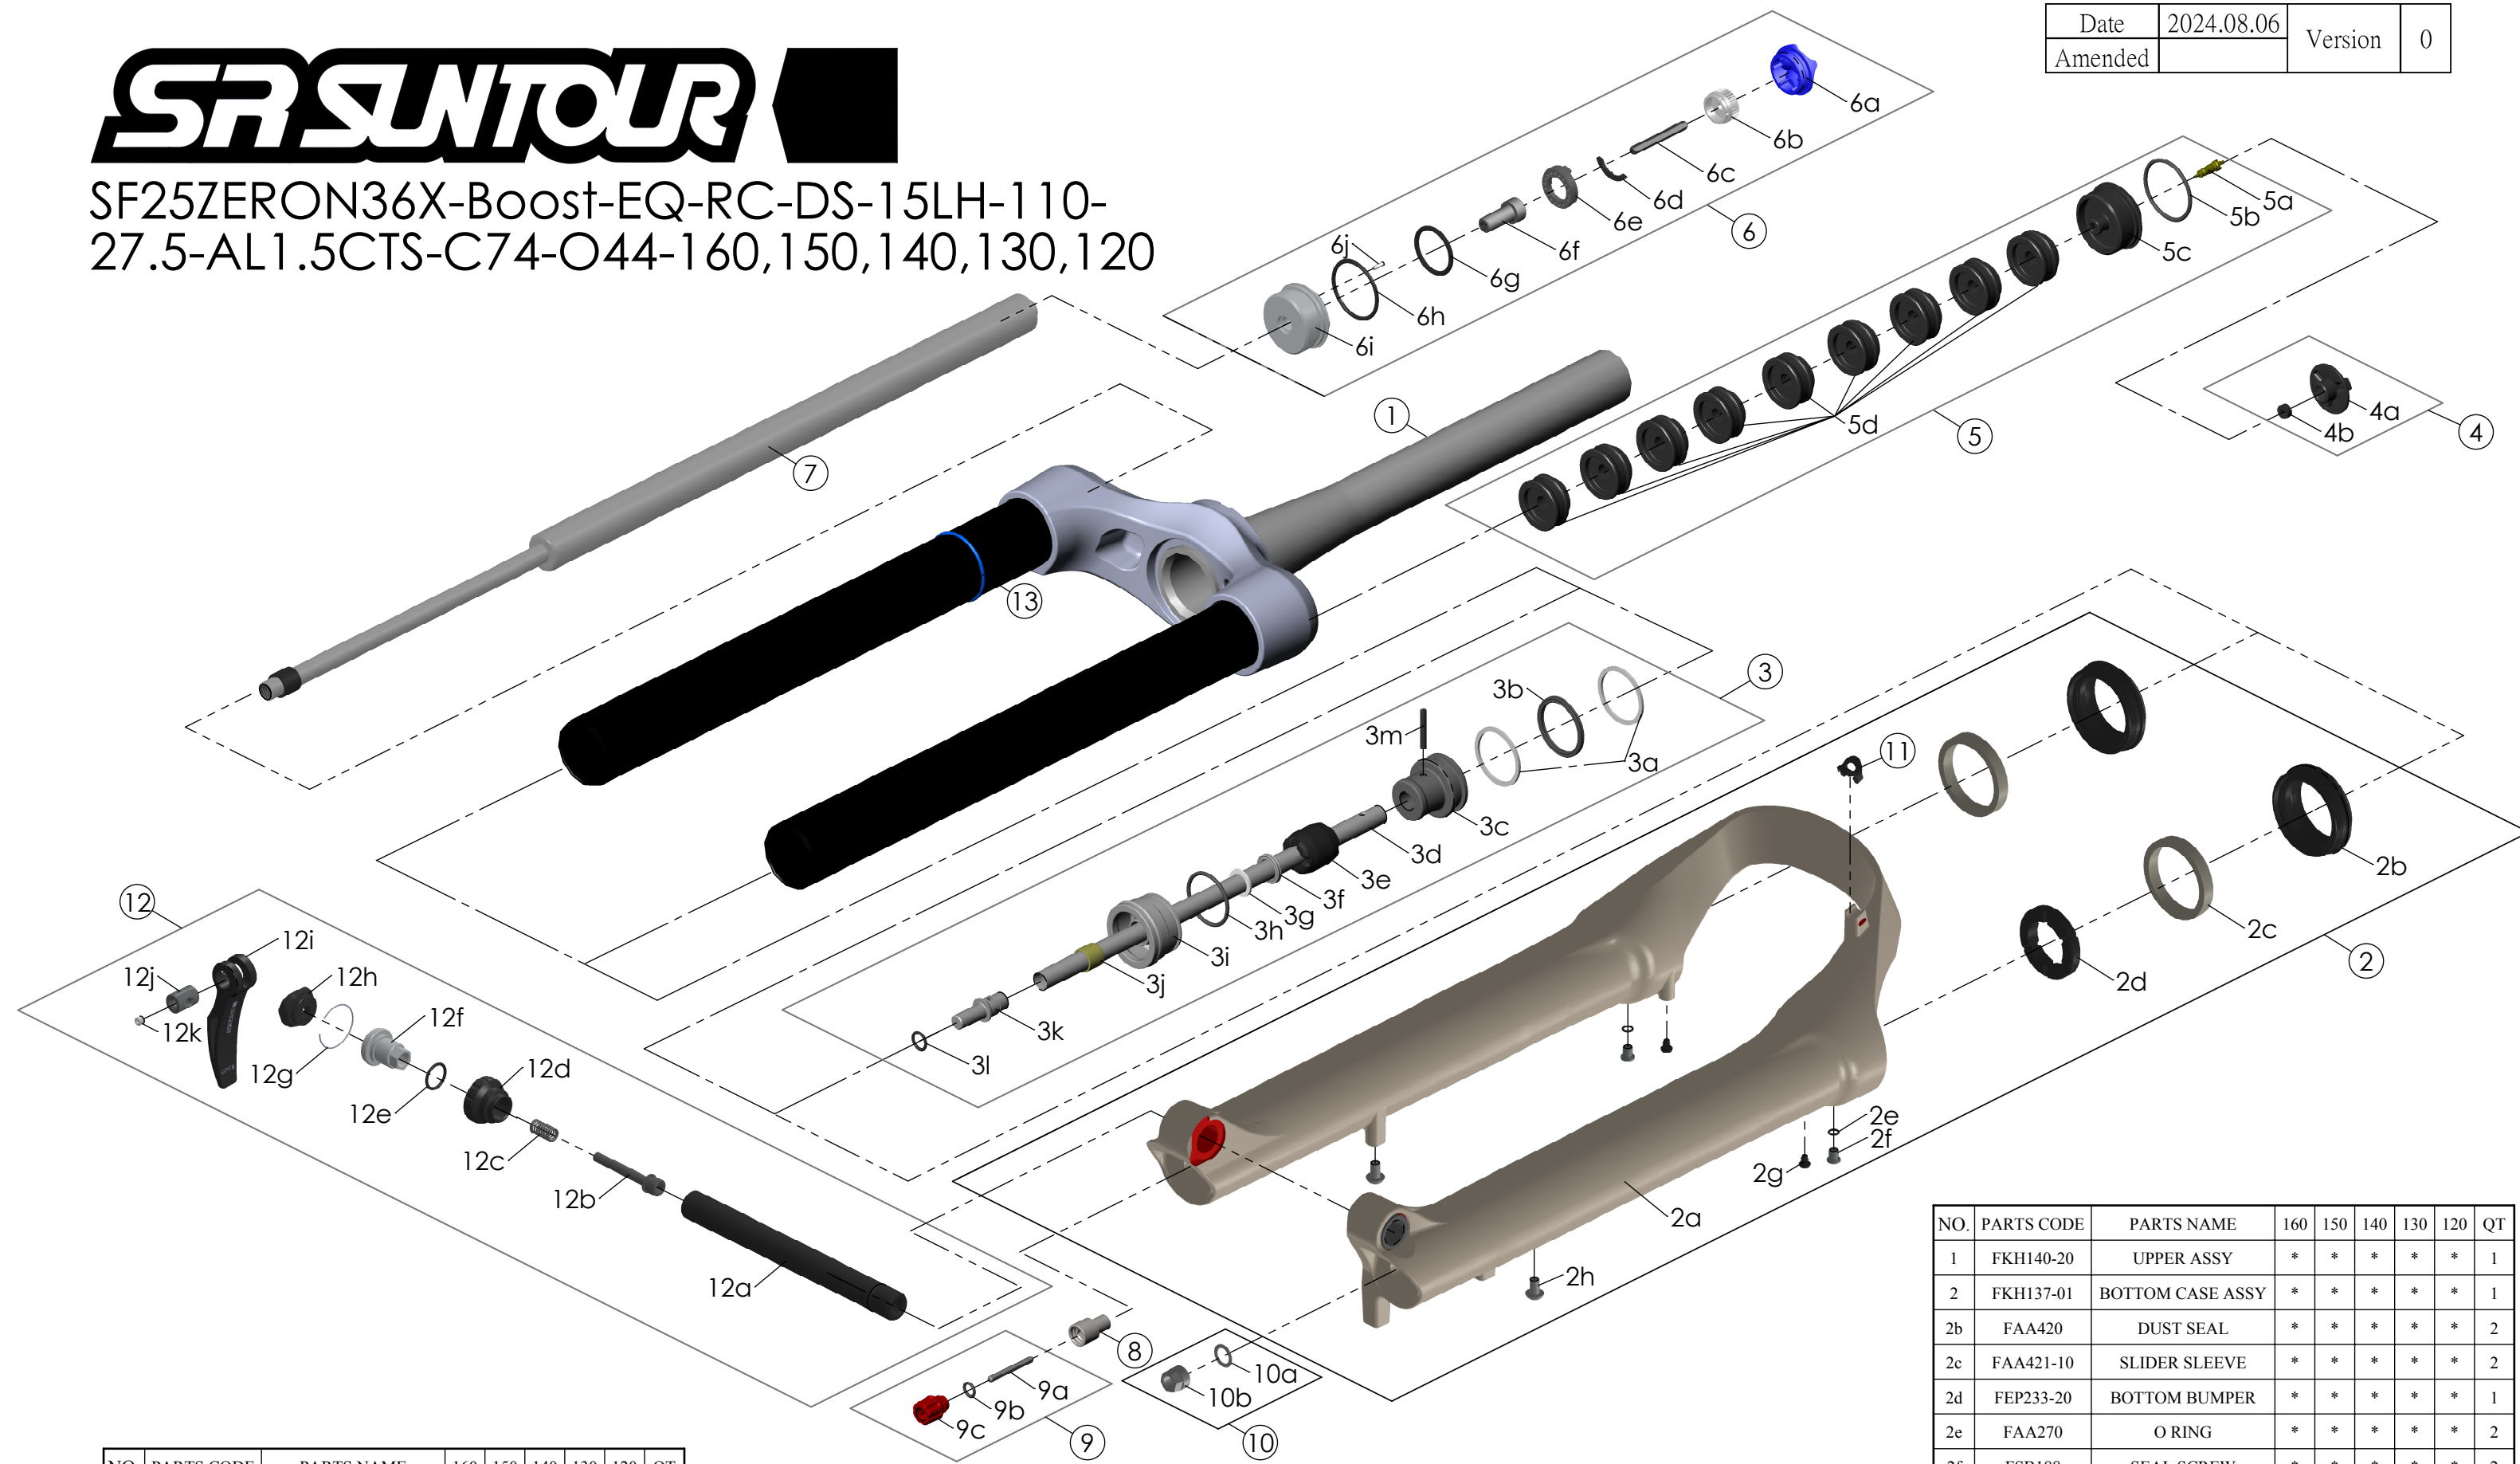

SF25ZERON36X-Boost-EQ-RC-DS-15LH-110-27.5-AL1.5CTS-C74-O44-160,150,140,130,120

Date	2024.08.06	Version	0
Amended			

NO.	PARTS CODE	PARTS NAME	160	150	140	130	120	QT
7	FUN180-65	RC UNIT	*	*	*	*	*	1
8	FSB058	DAMPER FIXING BOLT	*	*	*	*	*	1
9	FKA004-30	REBOUND KNOB ASSY	*	*	*	*	*	1
10	FKA063-03	FIXING NUT SET	*	*	*	*	*	1
11	FEG034	CABLE CLIP	*	*	*	*	*	1
12	FKA116-02	15LH-110 AXLE SET	*	*	*	*	*	1
13	FAA397-40	O RING	*	*	*	*	*	1

NO.	PARTS CODE	PARTS NAME	160	150	140	130	120	QT
			*					5
				*				6
5f	FEG270	VOLUME REDUCER			*			7
						*		8
							*	9
6	FKE576-02	RC KNOB ASSY	*	*	*	*	*	1

NO.	PARTS CODE	PARTS NAME	160	150	140	130	120	QT
4	FKE595	VALVE CAP ASSY	*	*	*	*	*	1
	FKE594-02		*					1
	FKE594-12			*				2
5	FKE594-22	AIR CAP ASSY			*			2
	FKE594-32					*		1
	FKE594-42						*	2

NO.	PARTS CODE	PARTS NAME	160	150	140	130	120	QT
1	FKH140-20	UPPER ASSY	*	*	*	*	*	1
2	FKH137-01	BOTTOM CASE ASSY	*	*	*	*	*	1
2b	FAA420	DUST SEAL	*	*	*	*	*	2
2c	FAA421-10	SLIDER SLEEVE	*	*	*	*	*	2
2d	FEP233-20	BOTTOM BUMPER	*	*	*	*	*	1
2e	FAA270	O RING	*	*	*	*	*	2
2f	FSB188	SEAL SCREW	*	*	*	*	*	2
2g	FAA200-10	MOUNT CAP	*	*	*	*	*	2
2h	FSB203	FIXING BOLT	*	*	*	*	*	2
	FKE627-00		*					1
	FKE627-01			*				1
3	FKE627-02	AIR CYLINDER ASSY			*			1
	FKE627-03					*		1
	FKE627-04						*	1