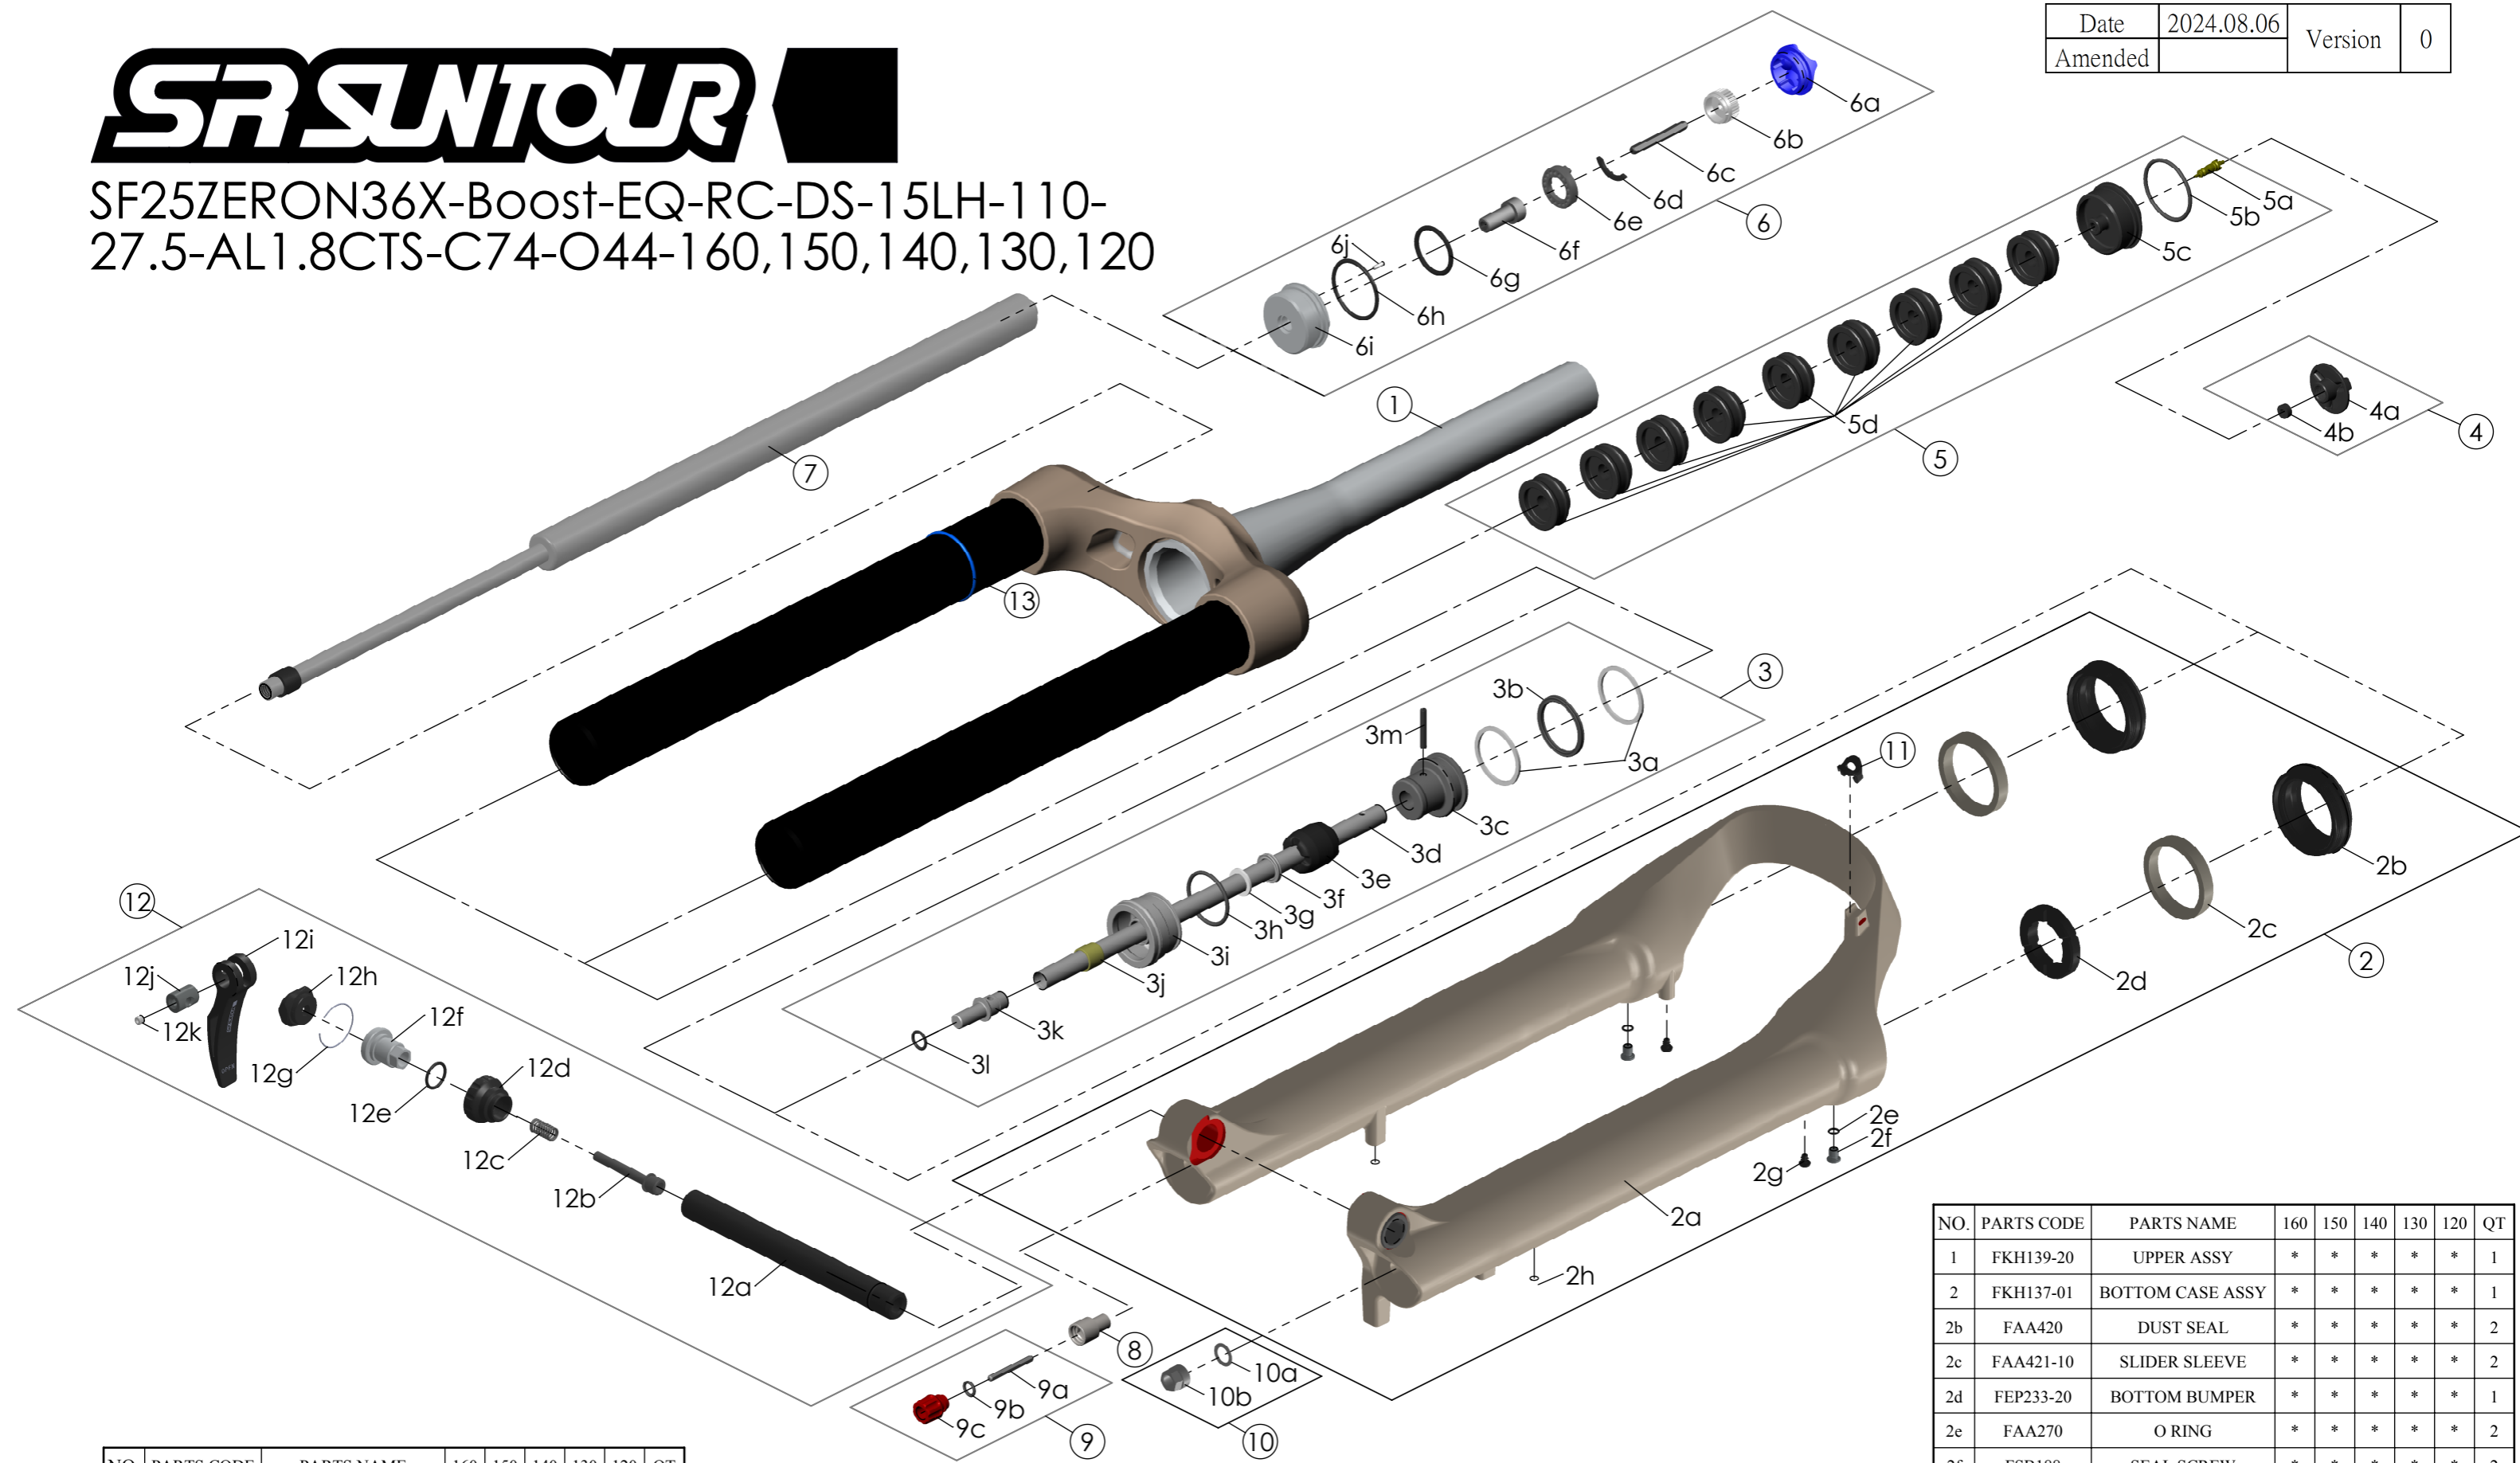

SF25ZERON36X-Boost-EQ-RC-DS-15LH-110-27.5-AL1.8CTS-C74-O44-160,150,140,130,120

Date	2024.08.06	Version	0
Amended			

NO.	PARTS CODE	PARTS NAME	160	150	140	130	120	QT
7	FUN180-65	RC UNIT	*	*	*	*	*	1
8	FSB058	DAMPER FIXING BOLT	*	*	*	*	*	1
9	FKA004-30	REBOUND KNOB ASSY	*	*	*	*	*	1
10	FKA063-03	FIXING NUT SET	*	*	*	*	*	1
11	FEG034	CABLE CLIP	*	*	*	*	*	1
12	FKA116-02	15LH-110 AXLE SET	*	*	*	*	*	1
13	FAA397-40	O RING	*	*	*	*	*	1

NO.	PARTS CODE	PARTS NAME	160	150	140	130	120	QT
			*					5
				*				6
5f	FEG270	VOLUME REDUCER			*			7
						*		8
							*	9
6	FKE576-02	RC KNOB ASSY	*	*	*	*	*	1

NO.	PARTS CODE	PARTS NAME	160	150	140	130	120	QT
4	FKE595	VALVE CAP ASSY	*	*	*	*	*	1
	FKE594-02		*					1
	FKE594-12			*				2
5	FKE594-22	AIR CAP ASSY			*			2
	FKE594-32					*		1
	FKE594-42						*	2

NO.	PARTS CODE	PARTS NAME	160	150	140	130	120	QT
1	FKH139-20	UPPER ASSY	*	*	*	*	*	1
2	FKH137-01	BOTTOM CASE ASSY	*	*	*	*	*	1
2b	FAA420	DUST SEAL	*	*	*	*	*	2
2c	FAA421-10	SLIDER SLEEVE	*	*	*	*	*	2
2d	FEP233-20	BOTTOM BUMPER	*	*	*	*	*	1
2e	FAA270	O RING	*	*	*	*	*	2
2f	FSB188	SEAL SCREW	*	*	*	*	*	2
2g	FAA200-10	MOUNT CAP	*	*	*	*	*	2
2h	FSB203	FIXING BOLT	*	*	*	*	*	2
	FKE627-00			*				1
	FKE627-01			*				1
3	FKE627-02	AIR CYLINDER ASSY			*			1
	FKE627-03					*		1
	FKE627-04						*	1