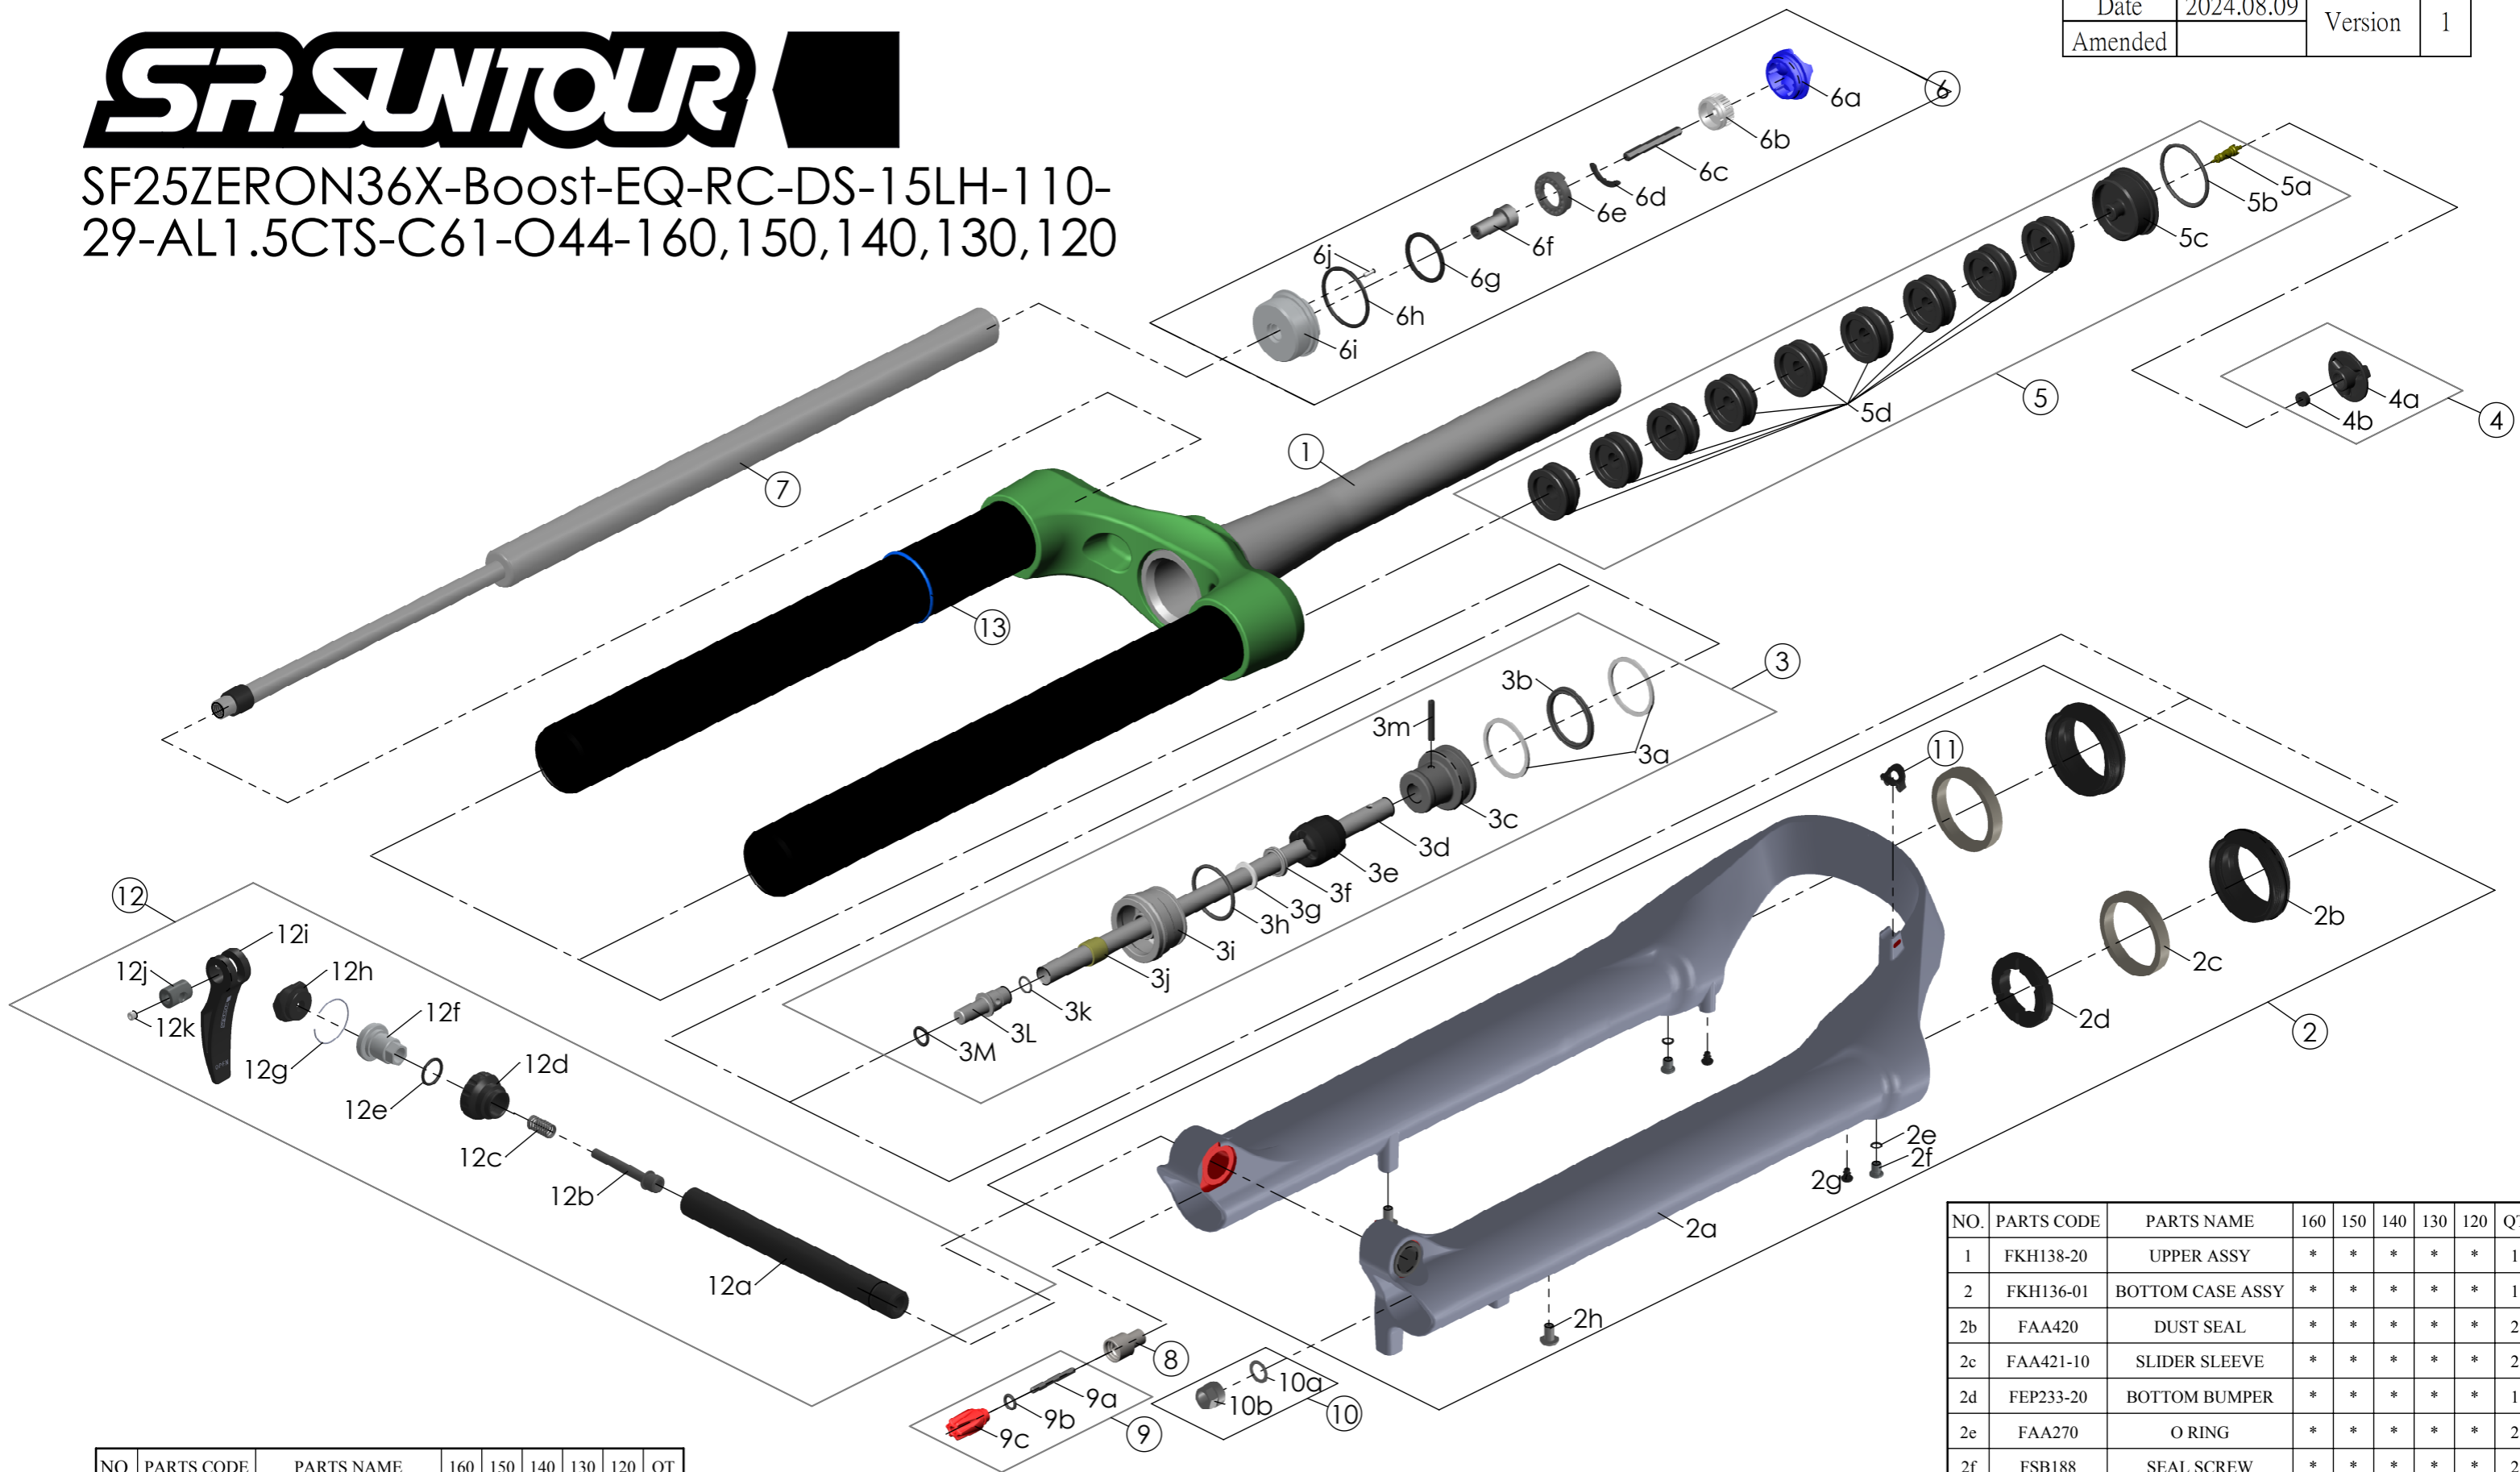

SF25ZERON36X-Boost-EQ-RC-DS-15LH-110-29-AL1.5CTS-C61-O44-160,150,140,130,120

Date	2024.08.09	Version	1
Amended			

NO.	PARTS CODE	PARTS NAME	160	150	140	130	120	QT
7	FUN180-65	RC UNIT	*	*	*	*	*	1
8	FSB058	DAMPER FIXING BOLT	*	*	*	*	*	1
9	FKA004-22	DAMPER KNOB ASSY	*	*	*	*	*	1
10	FKA063-03	FIXING NUT SET	*	*	*	*	*	1
11	FEG034	CABLE CLIP	*	*	*	*	*	1
12	FKA116-02	15LH-110 AXLE SET	*	*	*	*	*	1
13	FAA397-40	O RING	*	*	*	*	*	1

NO.	PARTS CODE	PARTS NAME	160	150	140	130	120	QT
			*					5
				*				6
5f	FEG270	VOLUME REDUCER			*			7
						*		8
							*	9
6	FKE576-02	RC KNOB ASSY	*	*	*	*	*	1

NO.	PARTS CODE	PARTS NAME	160	150	140	130	120	QT
4	FKE595	VALVE CAP ASSY	*	*	*	*	*	1
	FKE594-02		*					1
	FKE594-12			*				2
5	FKE594-22	AIR CAP ASSY			*			2
	FKE594-32					*		1
	FKE594-42						*	2

NO.	PARTS CODE	PARTS NAME	160	150	140	130	120	QT
1	FKH138-20	UPPER ASSY	*	*	*	*	*	1
2	FKH136-01	BOTTOM CASE ASSY	*	*	*	*	*	1
2b	FAA420	DUST SEAL	*	*	*	*	*	2
2c	FAA421-10	SLIDER SLEEVE	*	*	*	*	*	2
2d	FEP233-20	BOTTOM BUMPER	*	*	*	*	*	1
2e	FAA270	O RING	*	*	*	*	*	2
2f	FSB188	SEAL SCREW	*	*	*	*	*	2
2g	FAA200-10	MOUNT CAP	*	*	*	*	*	2
2h	FSB203	FIXING BOLT	*	*	*	*	*	2
	FKE627-00		*					1
	FKE627-01			*				1
3	FKE627-02	AIR CYLINDER ASSY			*			1
	FKE627-03					*		1
	FKE627-04						*	1