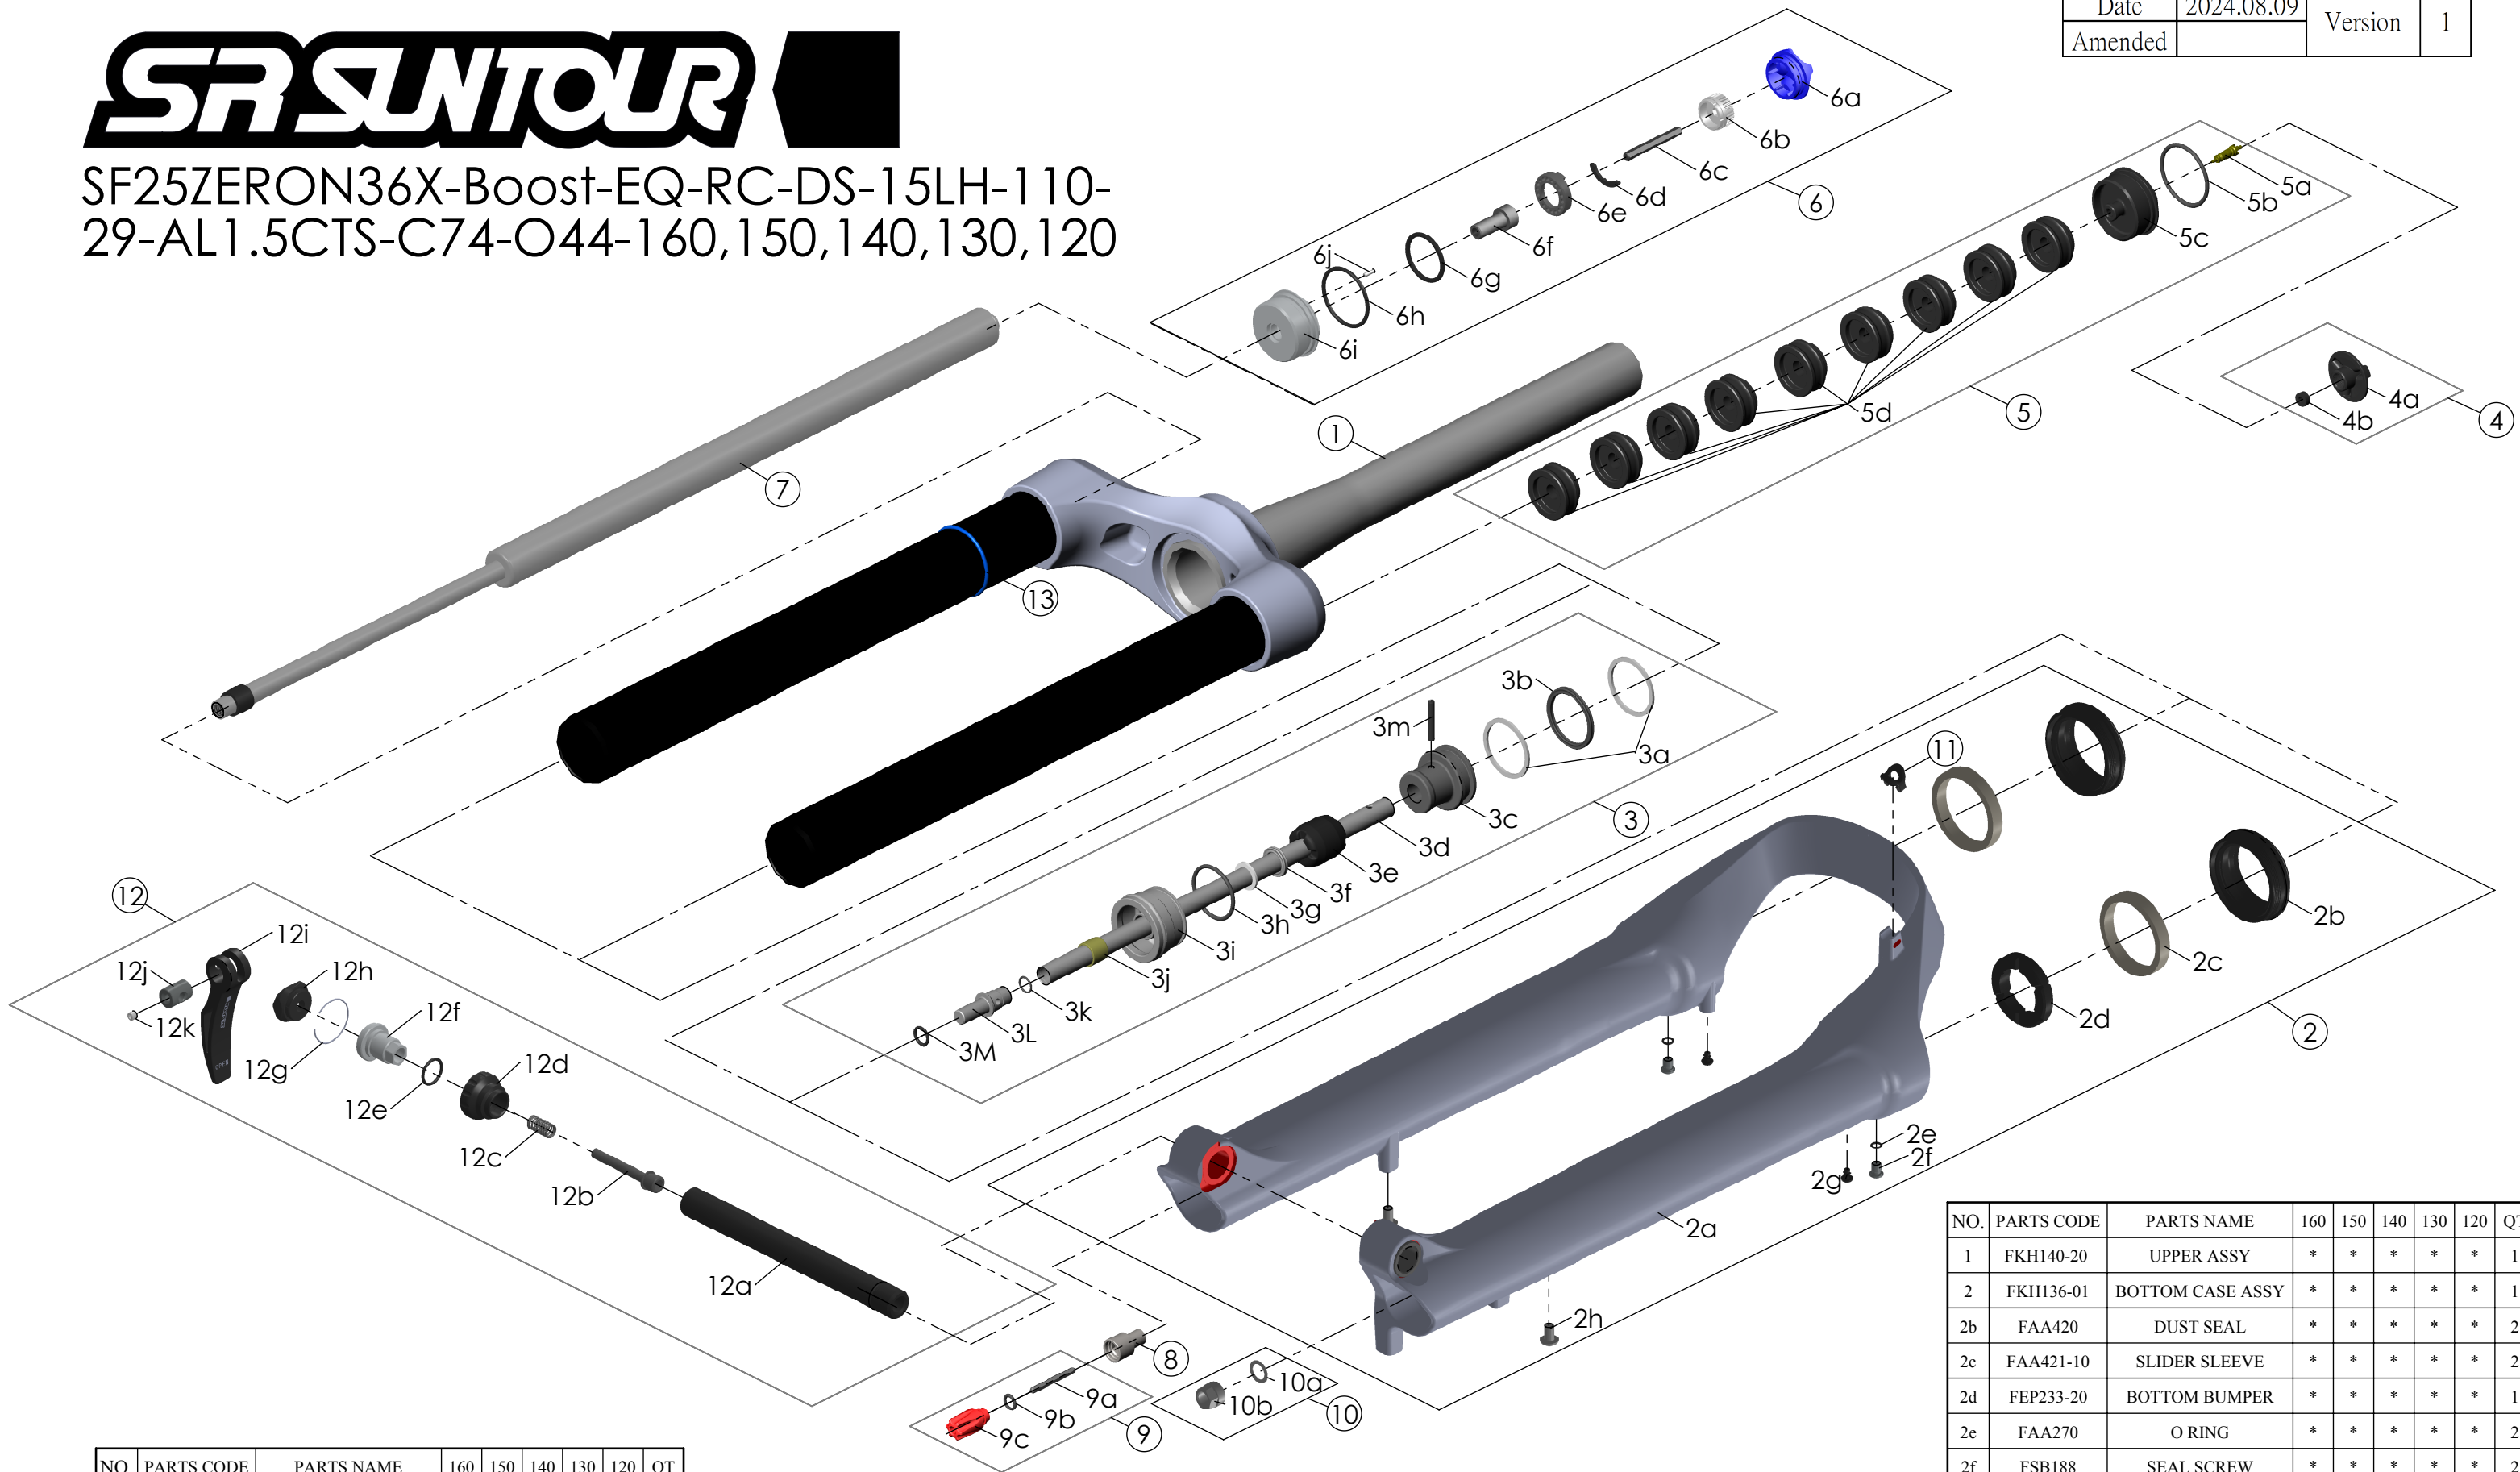

SF25ZERON36X-Boost-EQ-RC-DS-15LH-110-29-AL1.5CTS-C74-O44-160,150,140,130,120

Date	2024.08.09	Version	1
Amended			

NO.	PARTS CODE	PARTS NAME	160	150	140	130	120	QT
7	FUN180-65	RC UNIT	*	*	*	*	*	1
8	FSB058	DAMPER FIXING BOLT	*	*	*	*	*	1
9	FKA004-22	DAMPER KNOB ASSY	*	*	*	*	*	1
10	FKA063-03	FIXING NUT SET	*	*	*	*	*	1
11	FEG034	CABLE CLIP	*	*	*	*	*	1
12	FKA116-02	15LH-110 AXLE SET	*	*	*	*	*	1
13	FAA397-40	O RING	*	*	*	*	*	1

NO.	PARTS CODE	PARTS NAME	160	150	140	130	120	QT
5f	FEG270	VOLUME REDUCER	*					5
				*				6
					*			7
						*		8
						*	9	
6	FKE576-02	RC KNOB ASSY	*	*	*	*	*	1

NO.	PARTS CODE	PARTS NAME	160	150	140	130	120	QT
4	FKE595	VALVE CAP ASSY	*	*	*	*	*	1
5	FKE594-02	AIR CAP ASSY	*					1
	FKE594-12			*				2
	FKE594-22				*			2
	FKE594-32					*		1
	FKE594-42						*	

NO.	PARTS CODE	PARTS NAME	160	150	140	130	120	QT
1	FKH140-20	UPPER ASSY	*	*	*	*	*	1
2	FKH136-01	BOTTOM CASE ASSY	*	*	*	*	*	1
2b	FAA420	DUST SEAL	*	*	*	*	*	2
2c	FAA421-10	SLIDER SLEEVE	*	*	*	*	*	2
2d	FEP233-20	BOTTOM BUMPER	*	*	*	*	*	1
2e	FAA270	O RING	*	*	*	*	*	2
2f	FSB188	SEAL SCREW	*	*	*	*	*	2
2g	FAA200-10	MOUNT CAP	*	*	*	*	*	2
2h	FSB203	FIXING BOLT	*	*	*	*	*	2
3	FKE627-00	AIR CYLINDER ASSY	*					1
	FKE627-01			*				1
	FKE627-02				*			1
	FKE627-03					*		1
	FKE627-04						*	