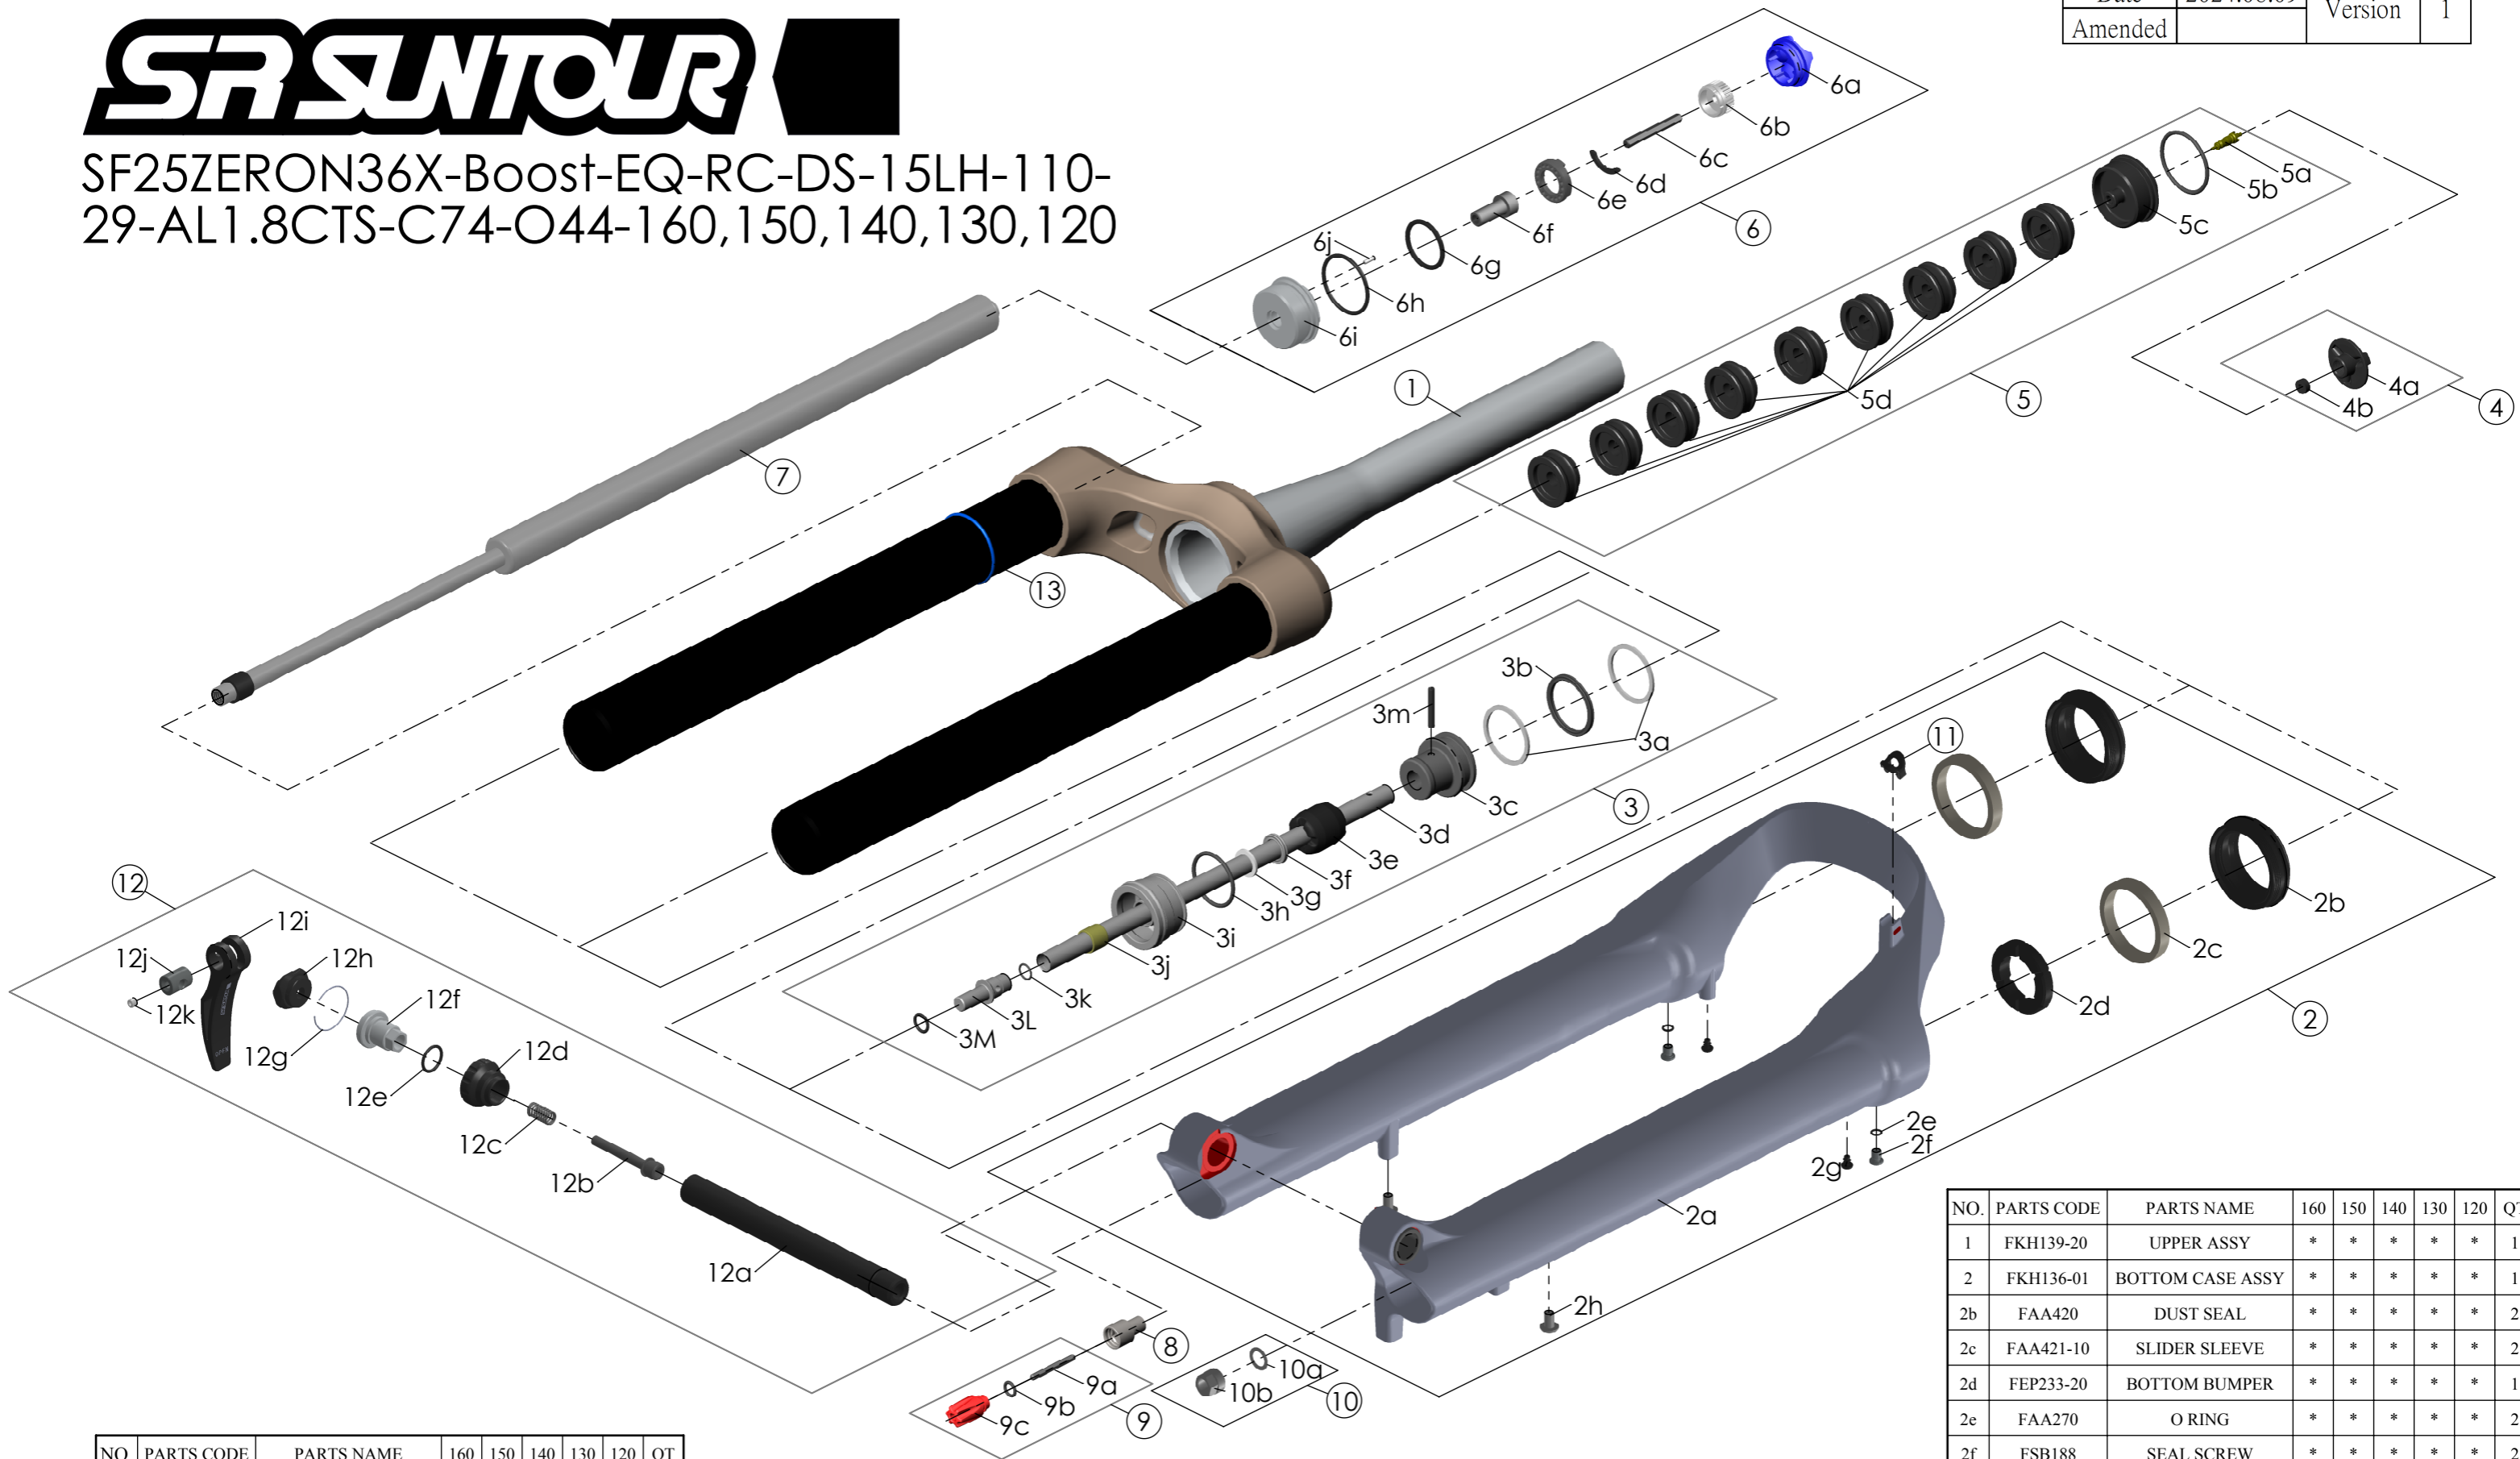

SF25ZERON36X-Boost-EQ-RC-DS-15LH-110-29-AL1.8CTS-C74-O44-160,150,140,130,120

Date	2024.08.09	Version	1
Amended			

NO.	PARTS CODE	PARTS NAME	160	150	140	130	120	QT
7	FUN180-65	RC UNIT	*	*	*	*	*	1
8	FSB058	DAMPER FIXING BOLT	*	*	*	*	*	1
9	FKA004-22	DAMPER KNOB ASSY	*	*	*	*	*	1
10	FKA063-03	FIXING NUT SET	*	*	*	*	*	1
11	FEG034	CABLE CLIP	*	*	*	*	*	1
12	FKA116-02	15LH-110 AXLE SET	*	*	*	*	*	1
13	FAA397-40	O RING	*	*	*	*	*	1

NO.	PARTS CODE	PARTS NAME	160	150	140	130	120	QT
			*					5
				*				6
5f	FEG270	VOLUME REDUCER			*			7
						*		8
							*	9
6	FKE576-02	RC KNOB ASSY	*	*	*	*	*	1

NO.	PARTS CODE	PARTS NAME	160	150	140	130	120	QT
4	FKE595	VALVE CAP ASSY	*	*	*	*	*	1
	FKE594-02		*					1
	FKE594-12			*				2
5	FKE594-22	AIR CAP ASSY			*			2
	FKE594-32					*		1
	FKE594-42						*	2

NO.	PARTS CODE	PARTS NAME	160	150	140	130	120	QT
1	FKH139-20	UPPER ASSY	*	*	*	*	*	1
2	FKH136-01	BOTTOM CASE ASSY	*	*	*	*	*	1
2b	FAA420	DUST SEAL	*	*	*	*	*	2
2c	FAA421-10	SLIDER SLEEVE	*	*	*	*	*	2
2d	FEP233-20	BOTTOM BUMPER	*	*	*	*	*	1
2e	FAA270	O RING	*	*	*	*	*	2
2f	FSB188	SEAL SCREW	*	*	*	*	*	2
2g	FAA200-10	MOUNT CAP	*	*	*	*	*	2
2h	FSB203	FIXING BOLT	*	*	*	*	*	2
	FKE627-00			*				1
	FKE627-01			*				1
3	FKE627-02	AIR CYLINDER ASSY			*			1
	FKE627-03					*		1
	FKE627-04						*	1