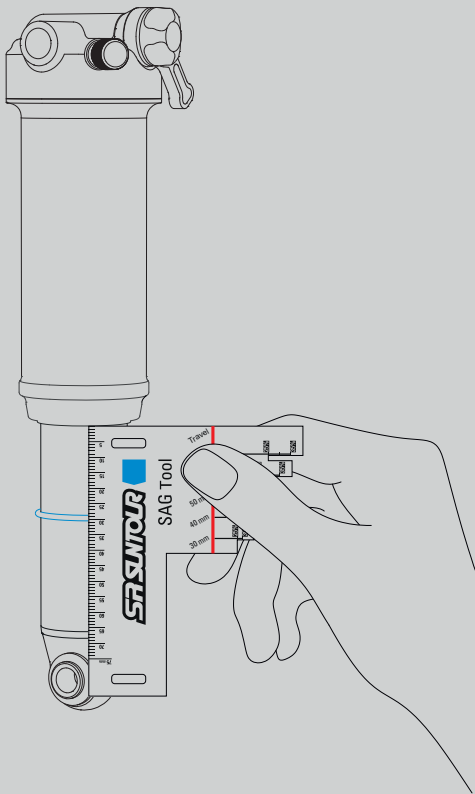

Instructions SAG Tool

Rear Shock

What is SAG?

1

How to set your SAG.

2

0 km/h